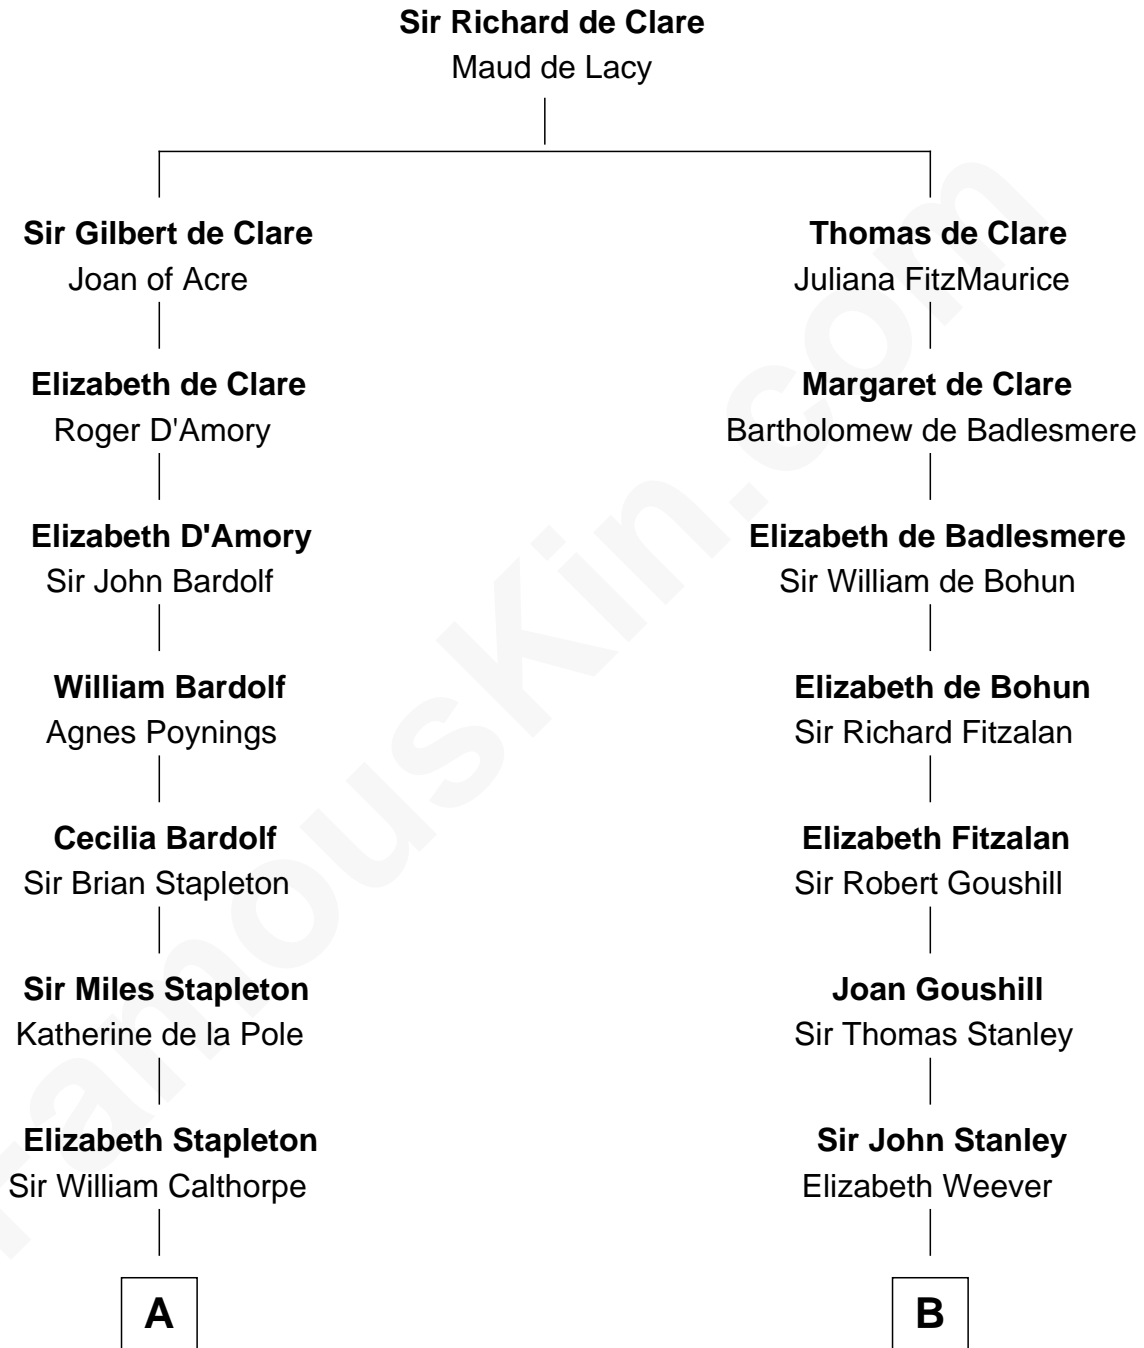

FamousKin.com
Relationship Chart of
Charles Carnan Ridgely
15th Governor of Maryland

17th cousin 3 times removed of

Thomas Hunt Morgan
Nobel Prize Winner in Physiology or Medicine

C

Mary Tayloe Lloyd

Francis Scott Key

Elizabeth Phoebe Key

Charles Howard

Ellen Key Howard

Charlton Hunt Morgan

Thomas Hunt Morgan

Nobel Prize Winner

FamousKin.com