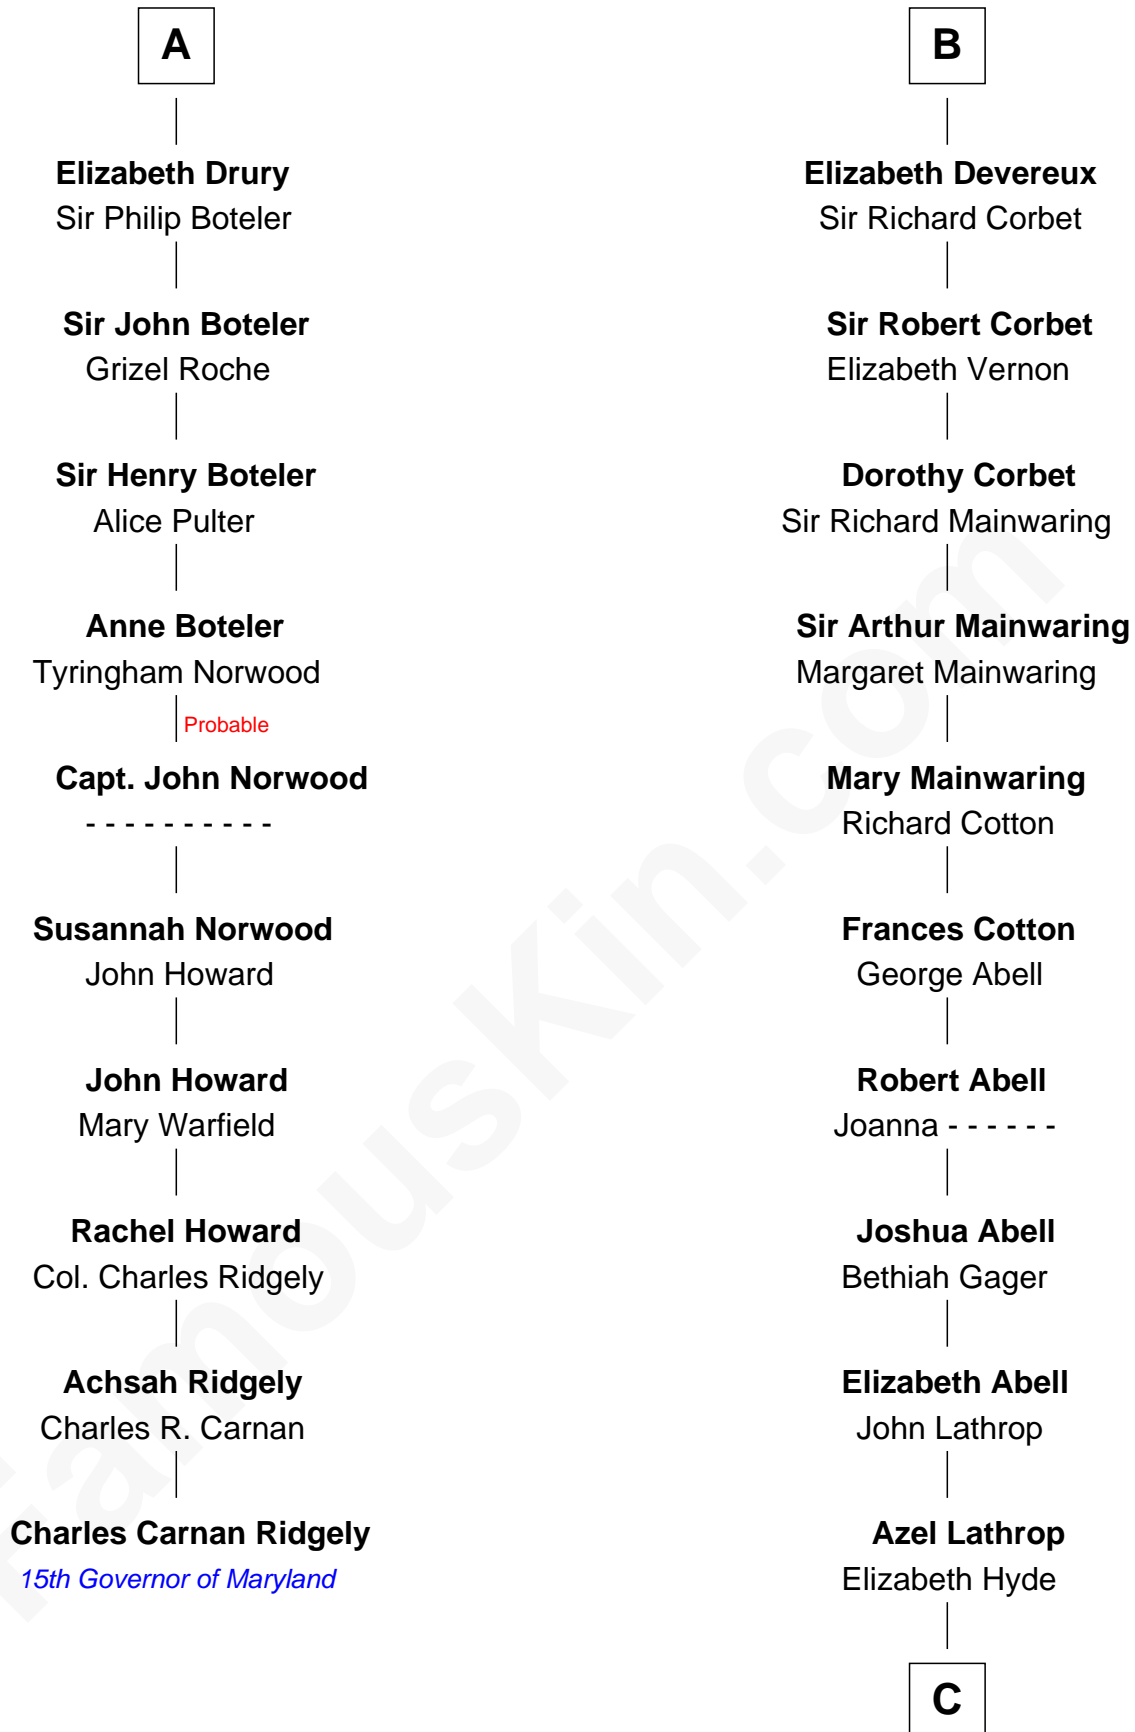

FamousKin.com
Relationship Chart of
Charles Carnan Ridgely
15th Governor of Maryland

16th cousin 3 times removed of

C. W. Post
Founder of Post Cereals

Sir Gilbert de Clare
 Joan of Acre

Elizabeth de Clare
 Roger D'Amory

A

Margaret de Clare
 Hugh de Audley

Margaret de Audley
 Ralph de Stafford

Elizabeth de Stafford
 John de Ferrers

Robert de Ferrers
 Margaret Despencer

Sir Edmund Ferrers
 Ellen Roche

Sir William Ferrers
 Elizabeth Belknap

Anne Ferrers
 Sir Walter Devereux

B

C

Erastus Lathrop

Sarah Bailey

Caroline Cushman Lathrop

Charles Rollin Post

C. W. Post