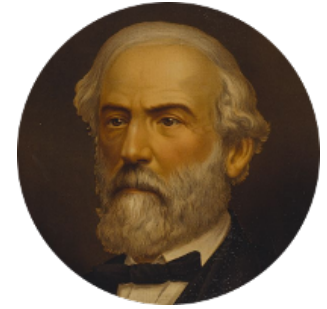

**FamousKin.com**  
**Relationship Chart of**  
**Charles Carnan Ridgely**  
*15th Governor of Maryland*

16th cousin 1 time removed of

**General Robert E. Lee**  
*Confederate Army - U.S. Civil War*