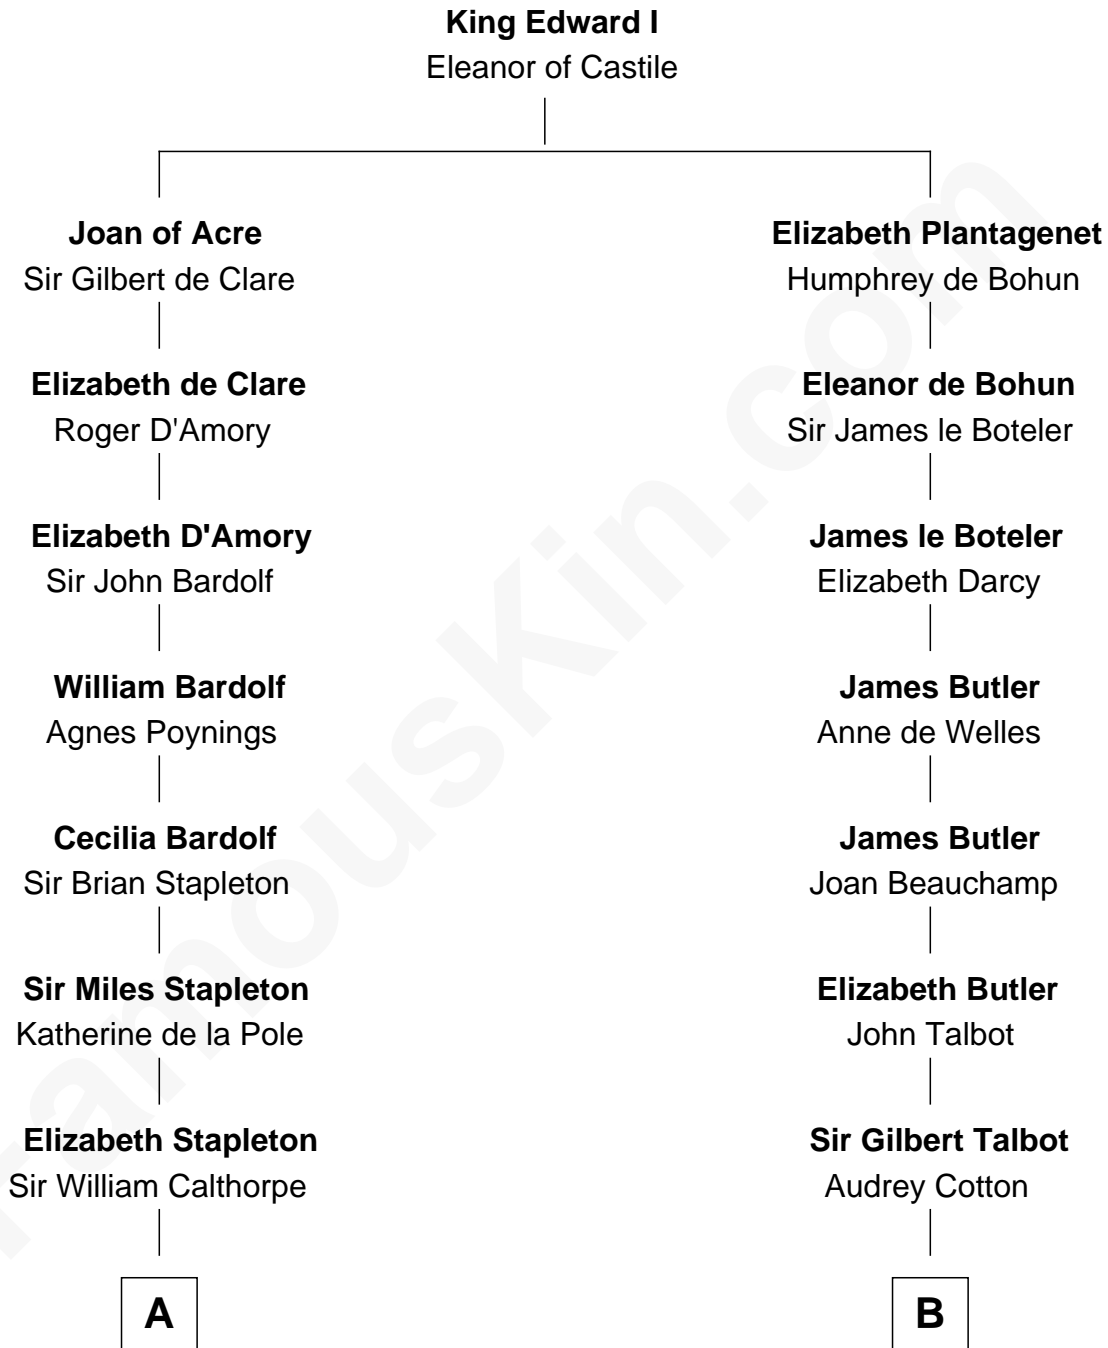

FamousKin.com
Relationship Chart of
Charles Carnan Ridgely
15th Governor of Maryland

17th cousin 1 time removed of
Jay Gould
American Railroad "Robber Baron"

FamousKin.com