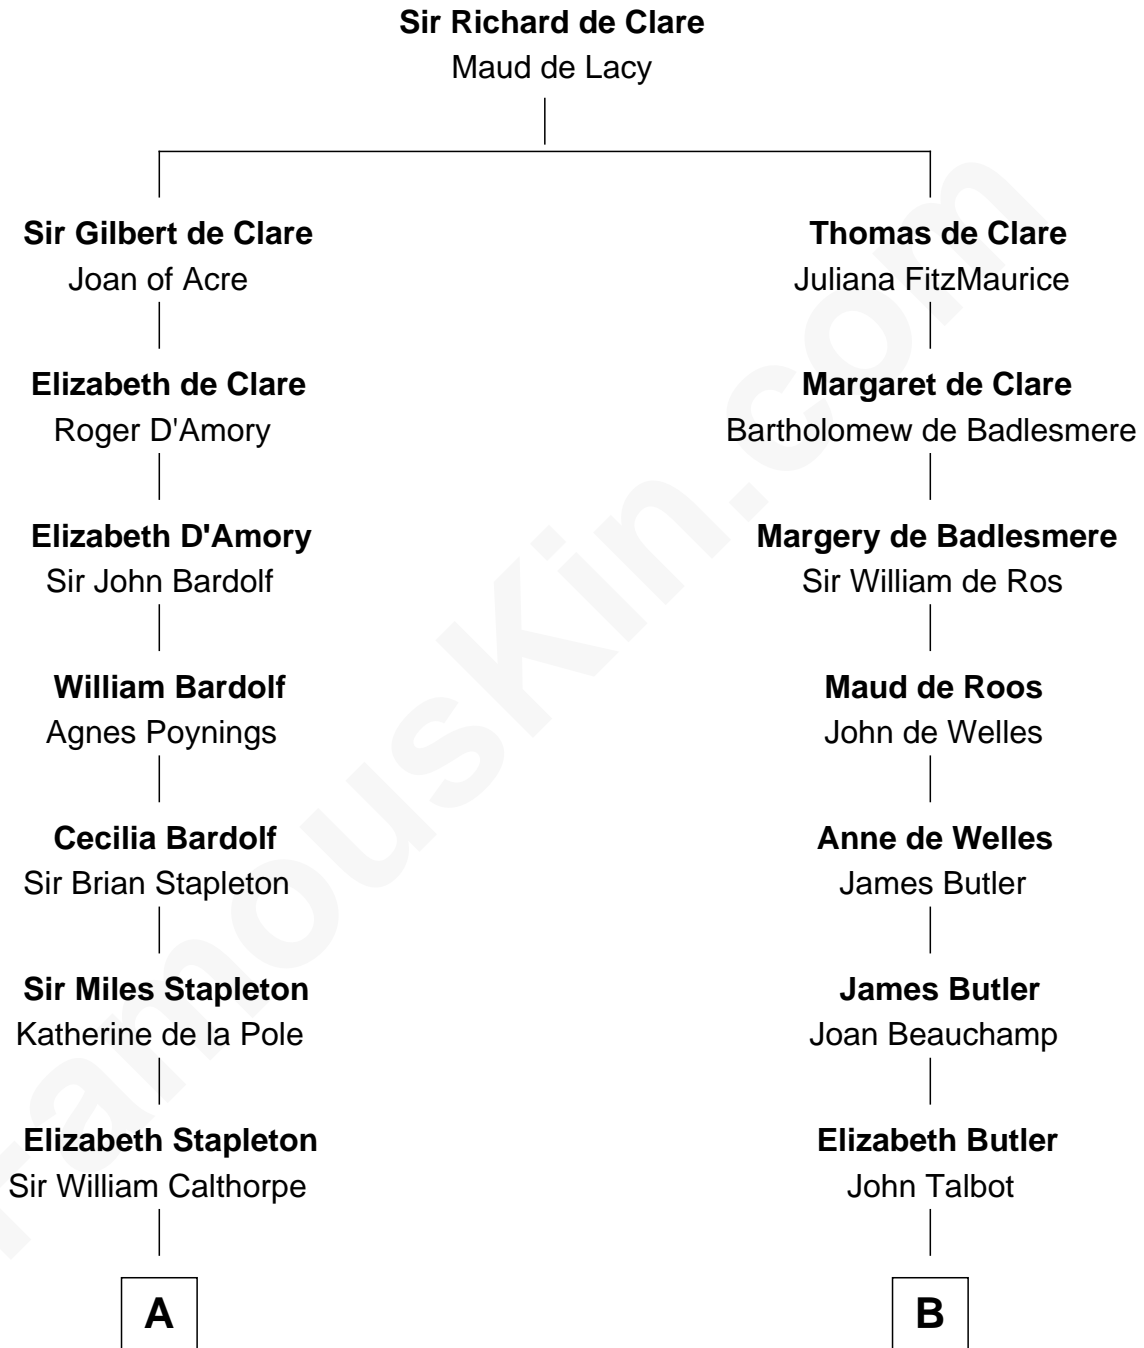

FamousKin.com
Relationship Chart of
Charles Carnan Ridgely
15th Governor of Maryland

17th cousin 2 times removed of
Jay Gould
American Railroad "Robber Baron"

C

—
Anna Osborn
Abraham Gould

—
John Burr Gould
Mary More

—
Jay Gould
"Robber Baron"

FamousKin.com