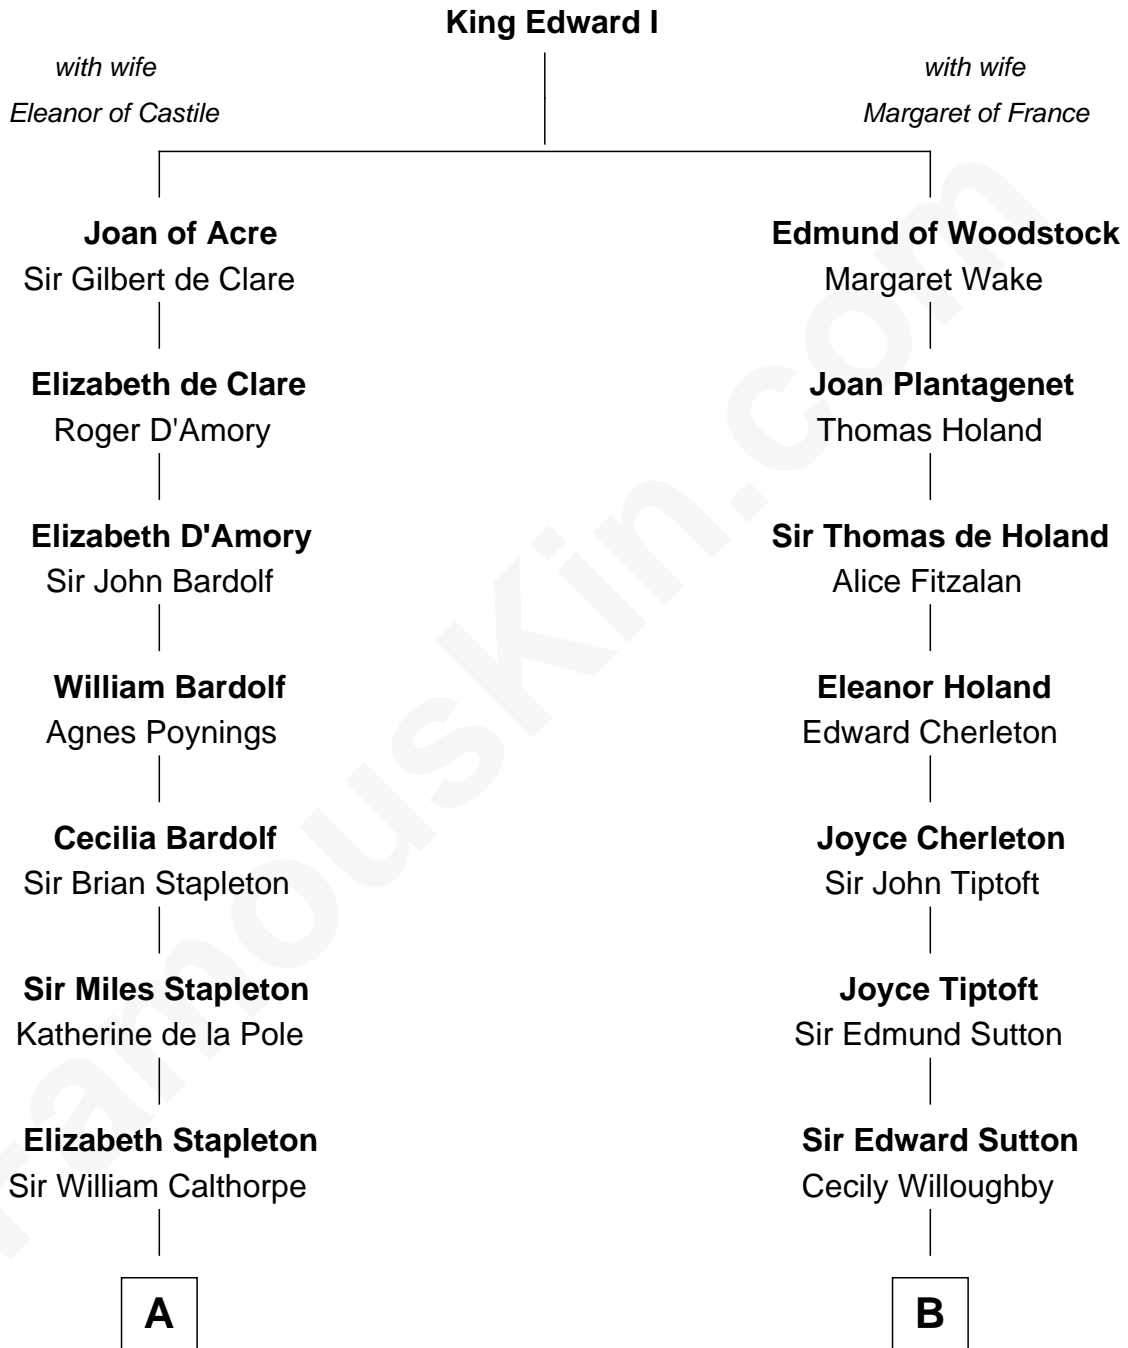

**FamousKin.com**  
**Relationship Chart of**  
**Charles Carnan Ridgely**  
*15th Governor of Maryland*

**17th cousin 1 time removed of**  
**William Marsh Rice**  
*Founder of Rice University*

**C**

—  
**David Rice**

Patty Hall  
—

**William Marsh Rice**

*Founder of Rice University*

FamousKin.com