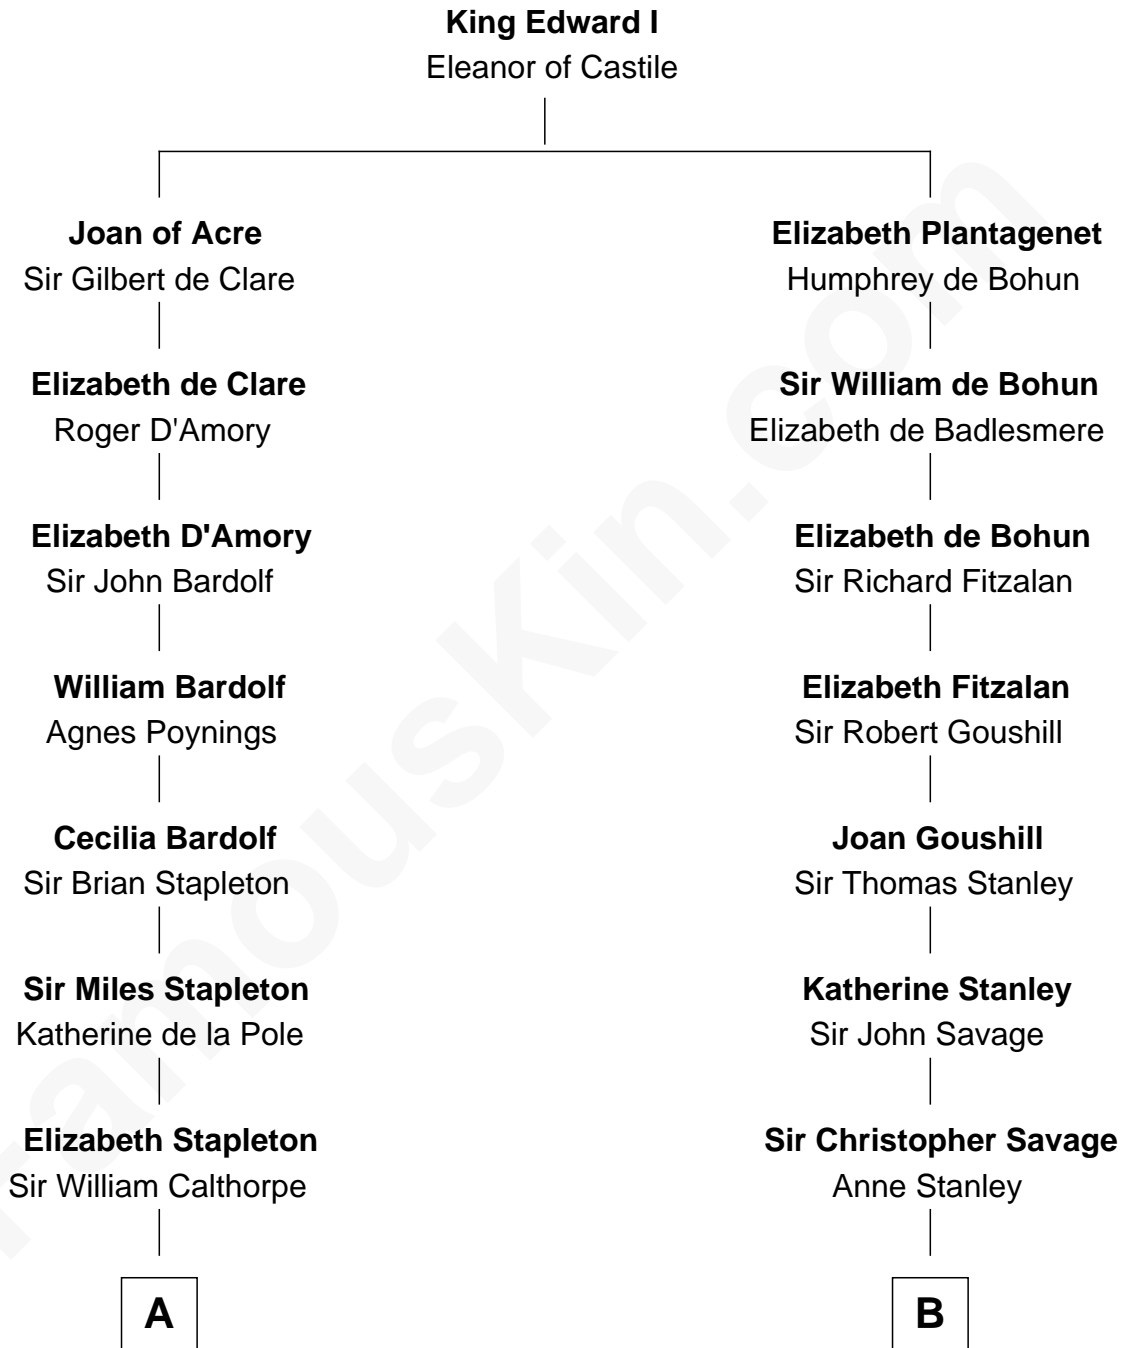

FamousKin.com
Relationship Chart of
Charles Carnan Ridgely
15th Governor of Maryland

17th cousin 3 times removed of
General George C. Marshall
Author of "The Marshall Plan"

C

Matilda Battaile Taliaferro

Martin Marshall

William Champe Marshall

Susan Myers

George Catlett Marshall

Laura Emily Bradford

General George C. Marshall

U.S. Army - World War II

FamousKin.com