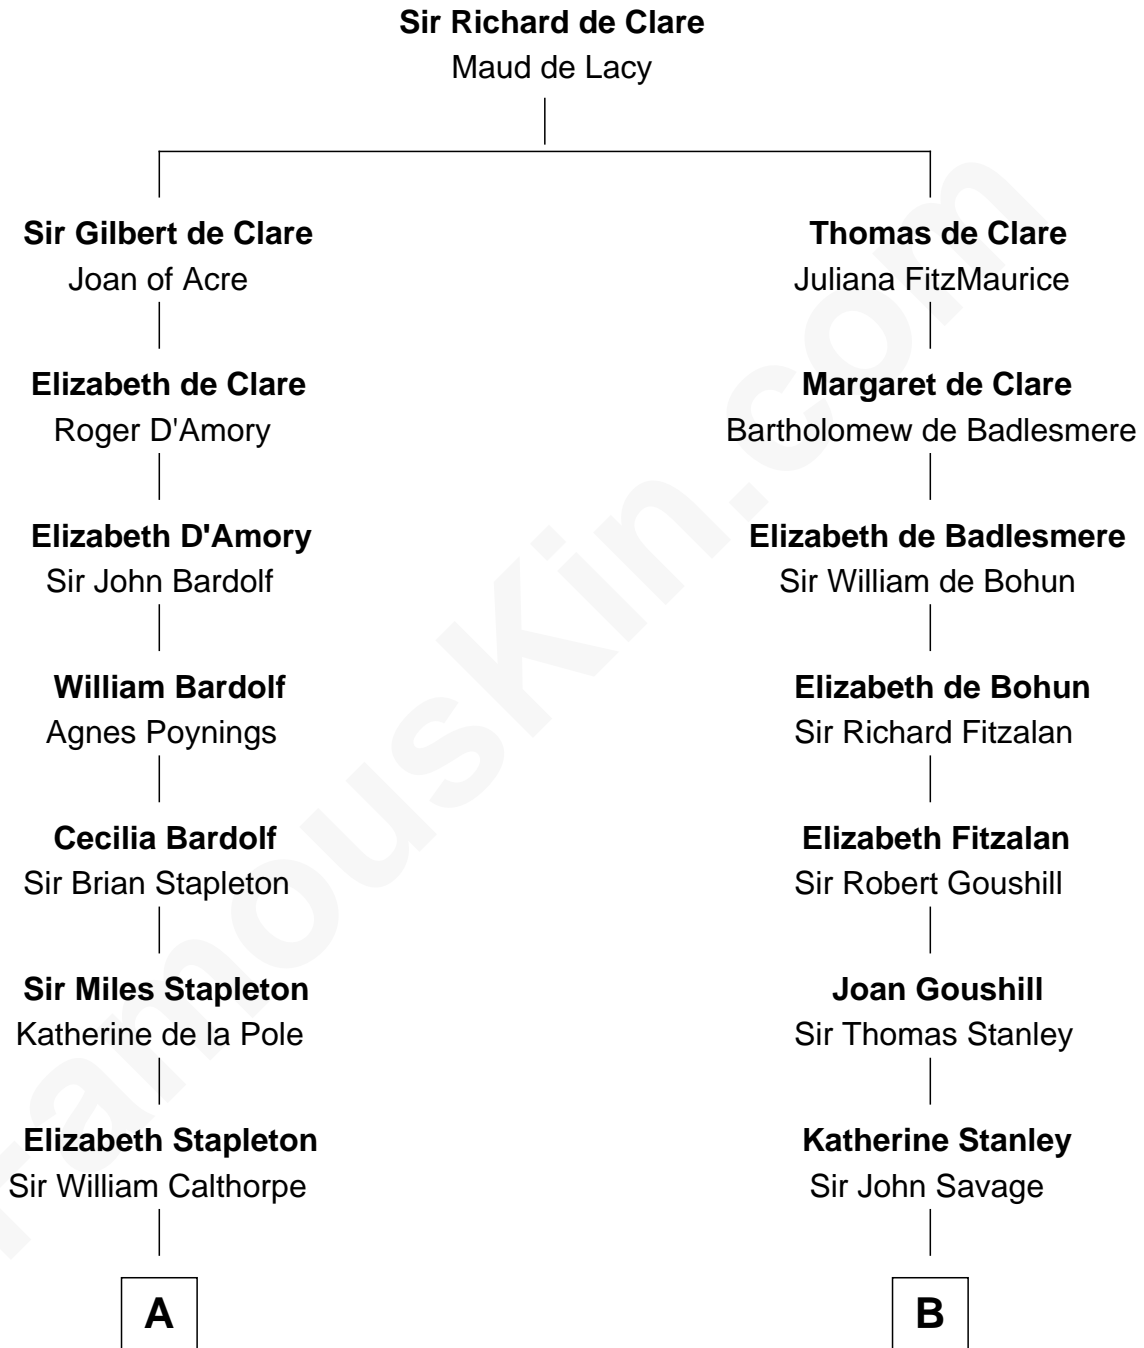

FamousKin.com
Relationship Chart of
Charles Carnan Ridgely
15th Governor of Maryland

17th cousin 4 times removed of
General George C. Marshall
Author of "The Marshall Plan"

C

Nicholas Taliaferro

Ann Champe Taliaferro

Matilda Battaile Taliaferro

Martin Marshall

William Champe Marshall

Susan Myers

George Catlett Marshall

Laura Emily Bradford

General George C. Marshall

U.S. Army - World War II