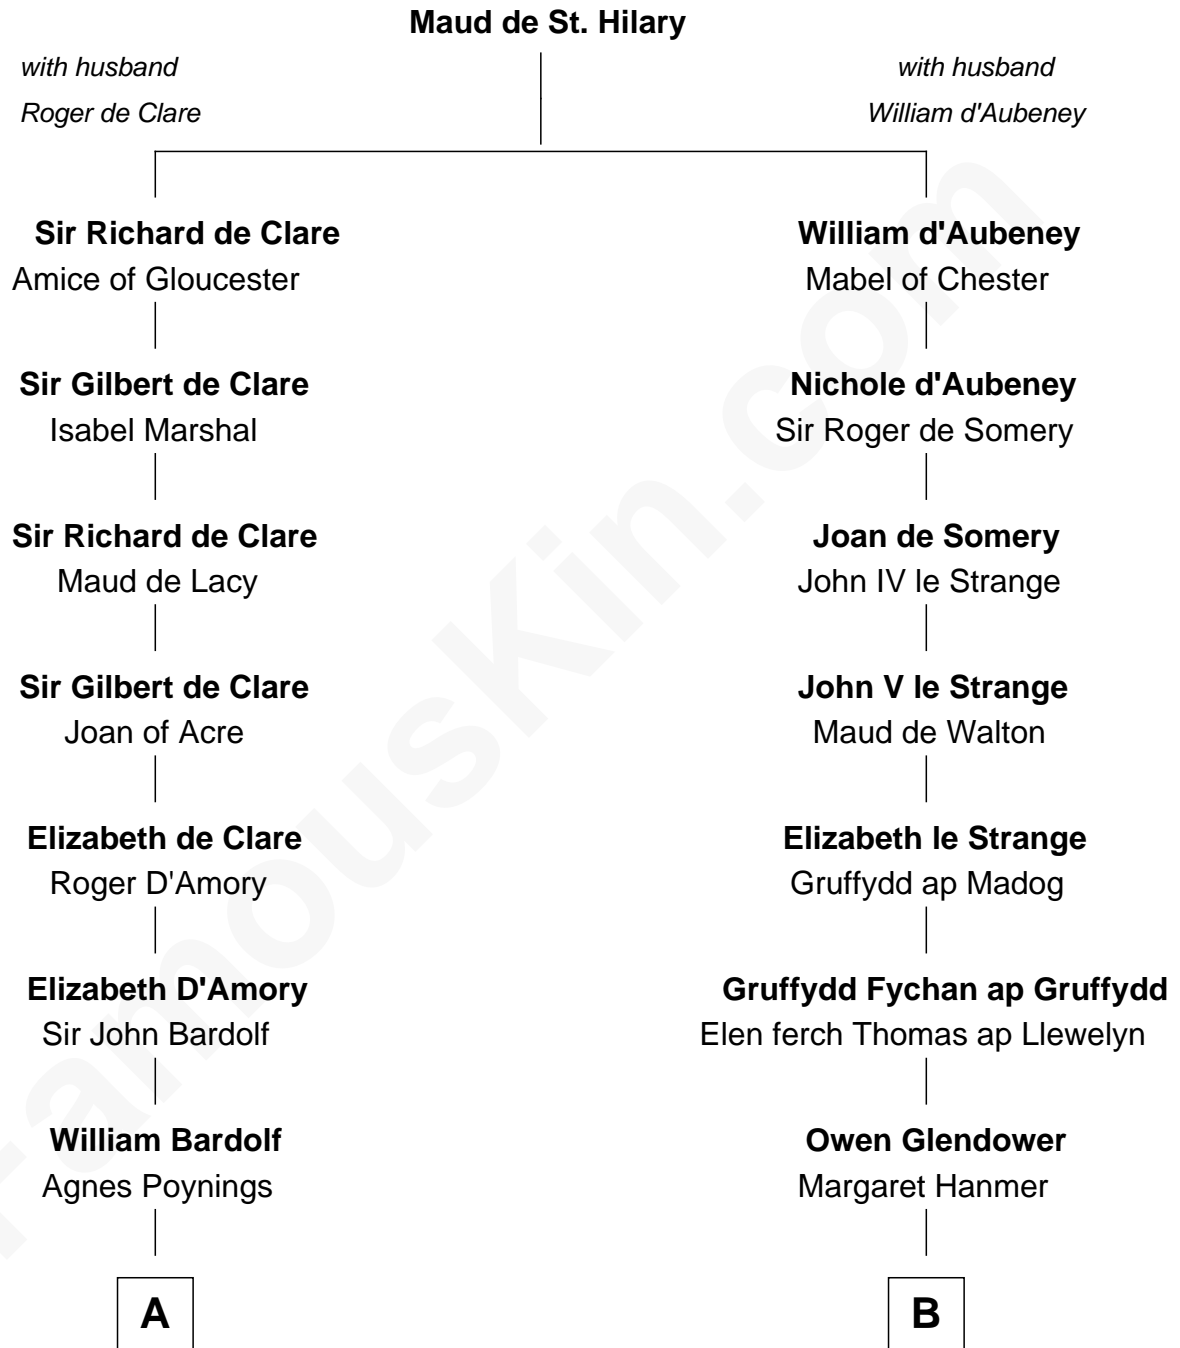

FamousKin.com
Relationship Chart of
Charles Carnan Ridgely
15th Governor of Maryland

20th cousin 1 time removed of

Lytton Strachey
Author and Co-Founder of Bloomsbury Group

C

John Howard

Mary Warfield

Rachel Howard

Col. Charles Ridgely

Achsah Ridgely

Charles R. Carnan

Charles Carnan Ridgely

15th Governor of Maryland

D

Henry Strachey

Helen Clerk