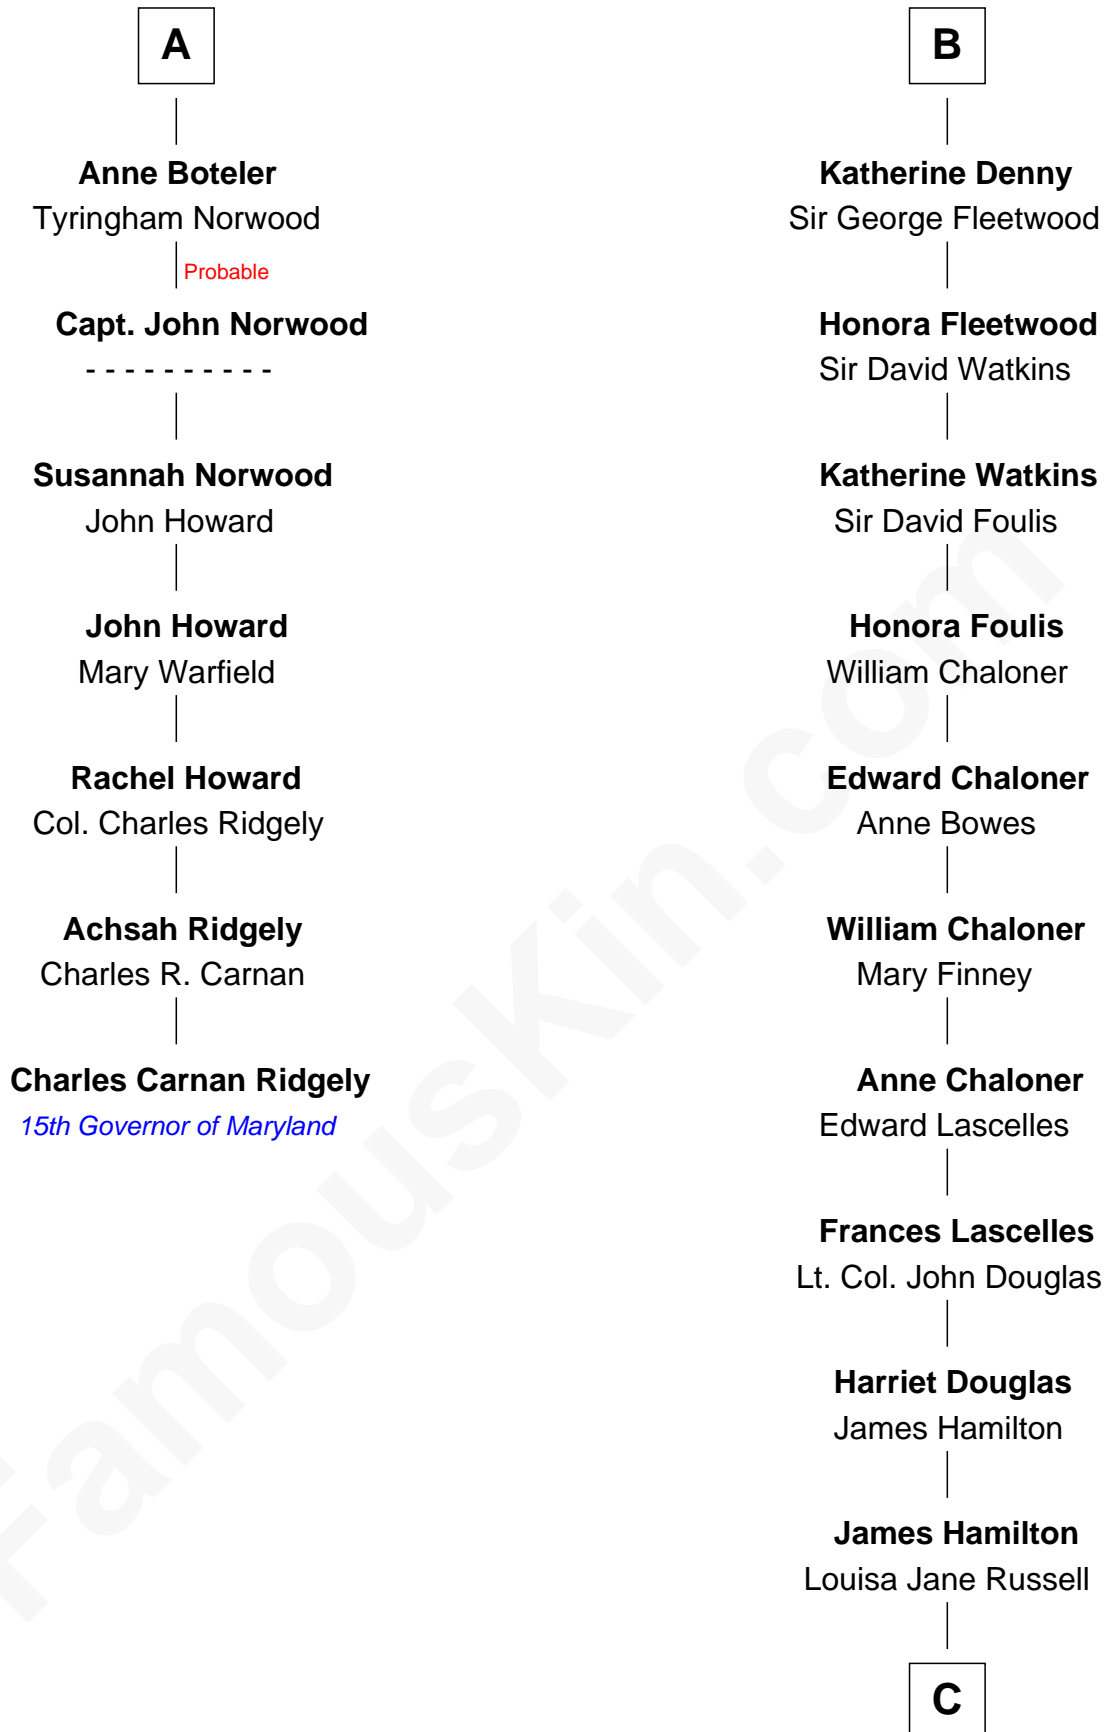

FamousKin.com
Relationship Chart of
Charles Carnan Ridgely
15th Governor of Maryland

13th cousin 8 times removed of

Sarah Ferguson
Duchess of York

Sir Michael de la Pole
 Katherine Wingfield

C

Louisa Jane Hamilton

William Henry Walter Montagu-Douglas-Scott

Herbert Andrew Montagu-Douglas-Scott

Marie Josephine Edwards

Marian Louisa Montagu-Douglas-Scott

Andrew Henry Ferguson

Ronald Ivor Ferguson

Susan Mary Wright

Sarah Ferguson

Duchess of York