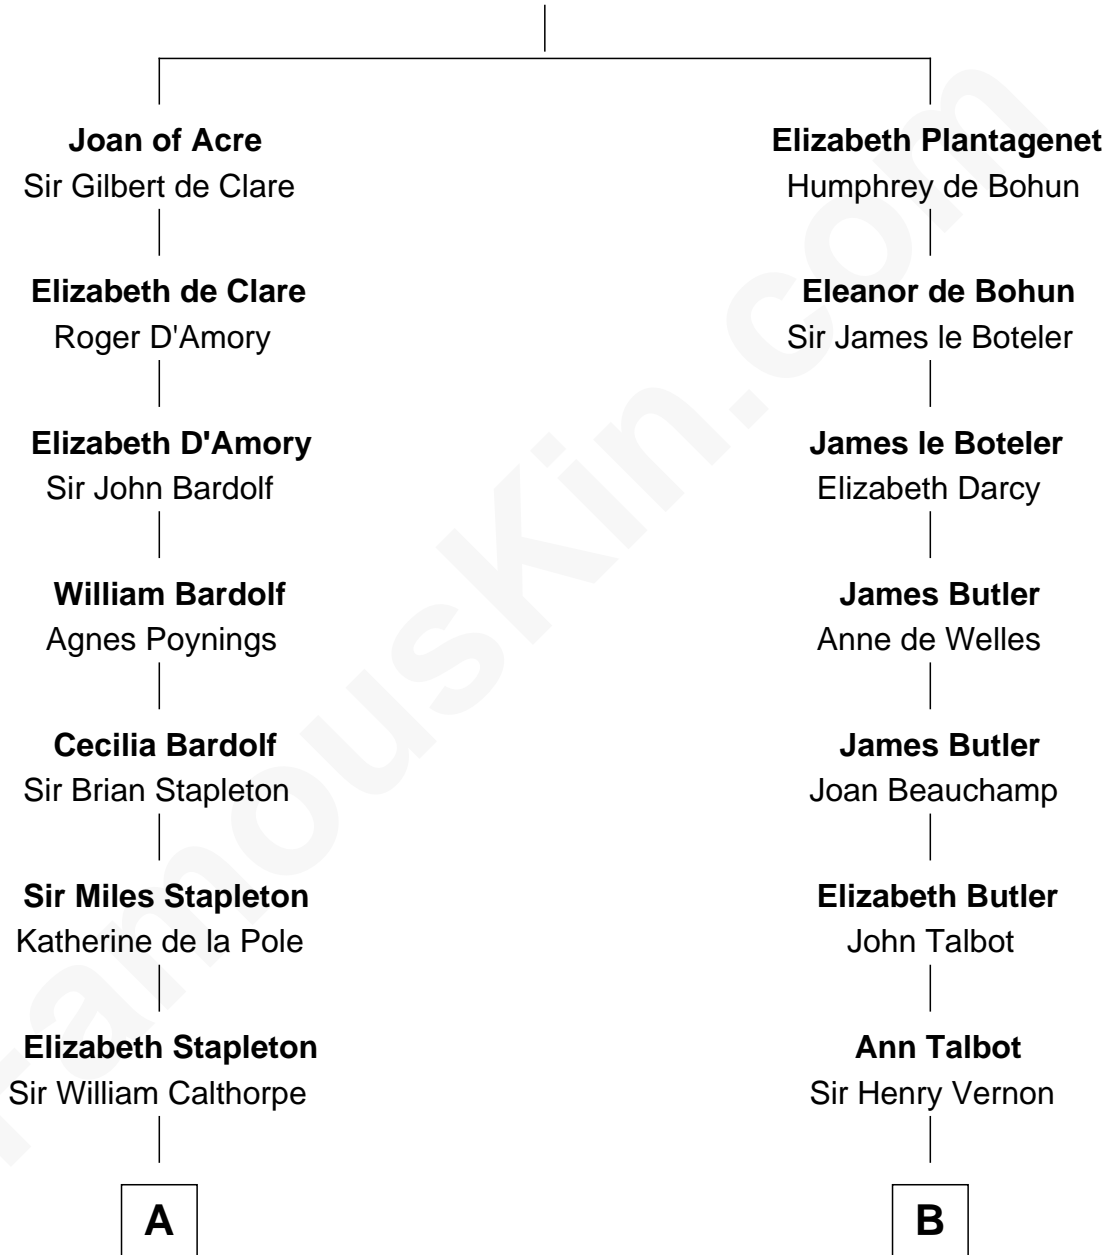

**FamousKin.com**  
**Relationship Chart of**  
**Charles Carnan Ridgely**  
*15th Governor of Maryland*

17th cousin 2 times removed of

**Olivia De Havilland**  
*Movie Actress*

**King Edward I**  
 Eleanor of Castile

**C**

**Margaret Letitia Molesworth**  
Charles Richard De Havilland

**Walter Augustus De Havilland**  
Lillian Augusta Ruse

**Olivia De Havilland**  
*Movie Actress*

FamousKin.com