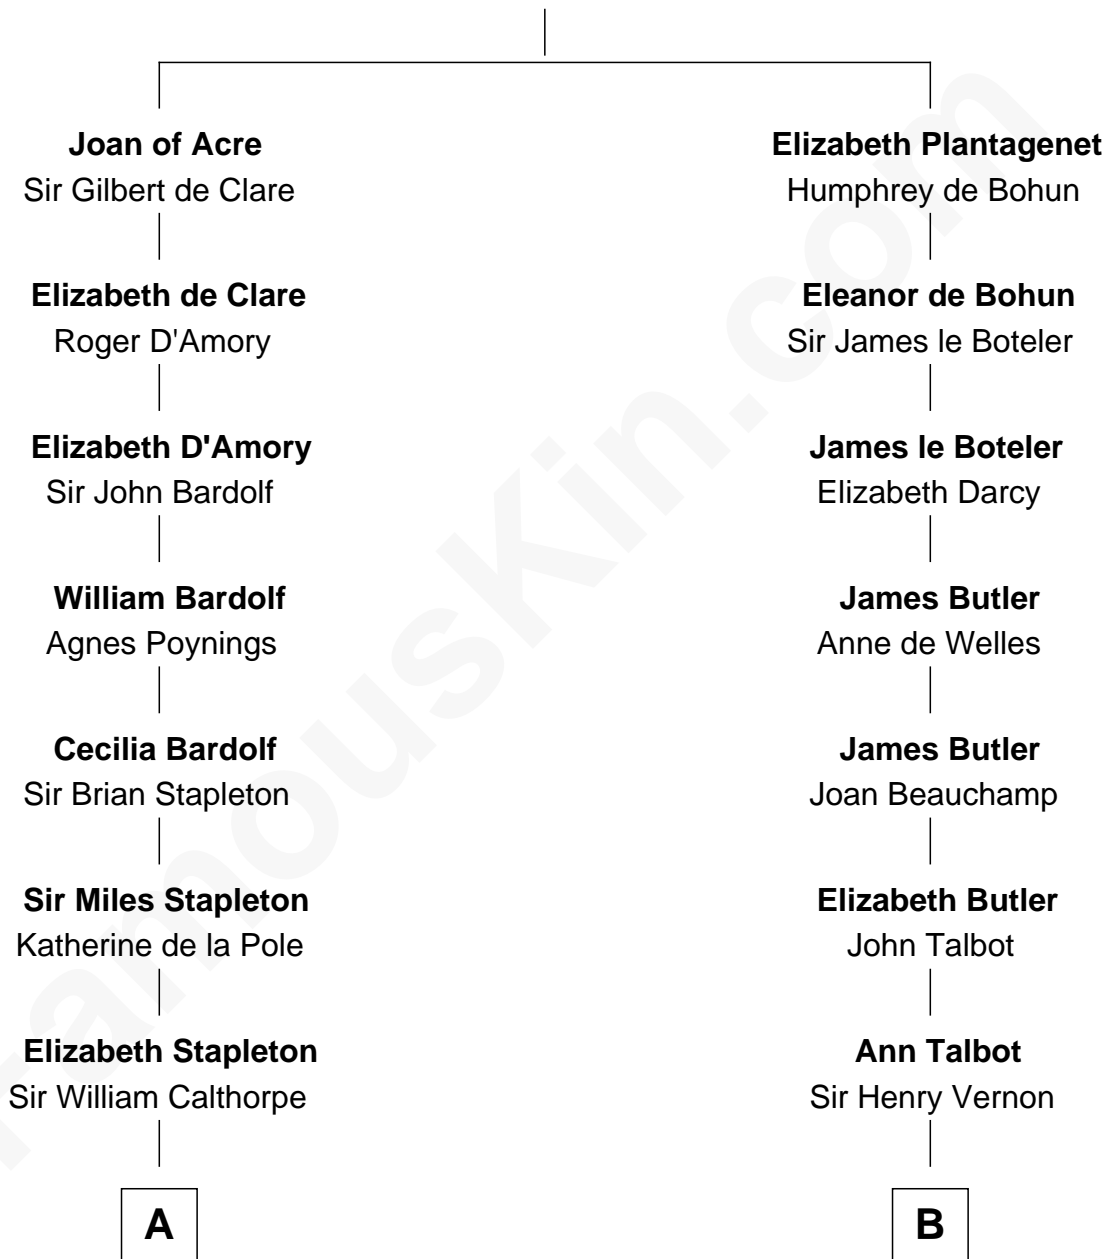

FamousKin.com
Relationship Chart of
Charles Carnan Ridgely
15th Governor of Maryland

17th cousin 2 times removed of

Joan Fontaine
Movie Actress

King Edward I
 Eleanor of Castile

C

Margaret Letitia Molesworth
Charles Richard De Havilland

Walter Augustus De Havilland
Lillian Augusta Ruse

Joan Fontaine
Movie Actress

FamousKin.com