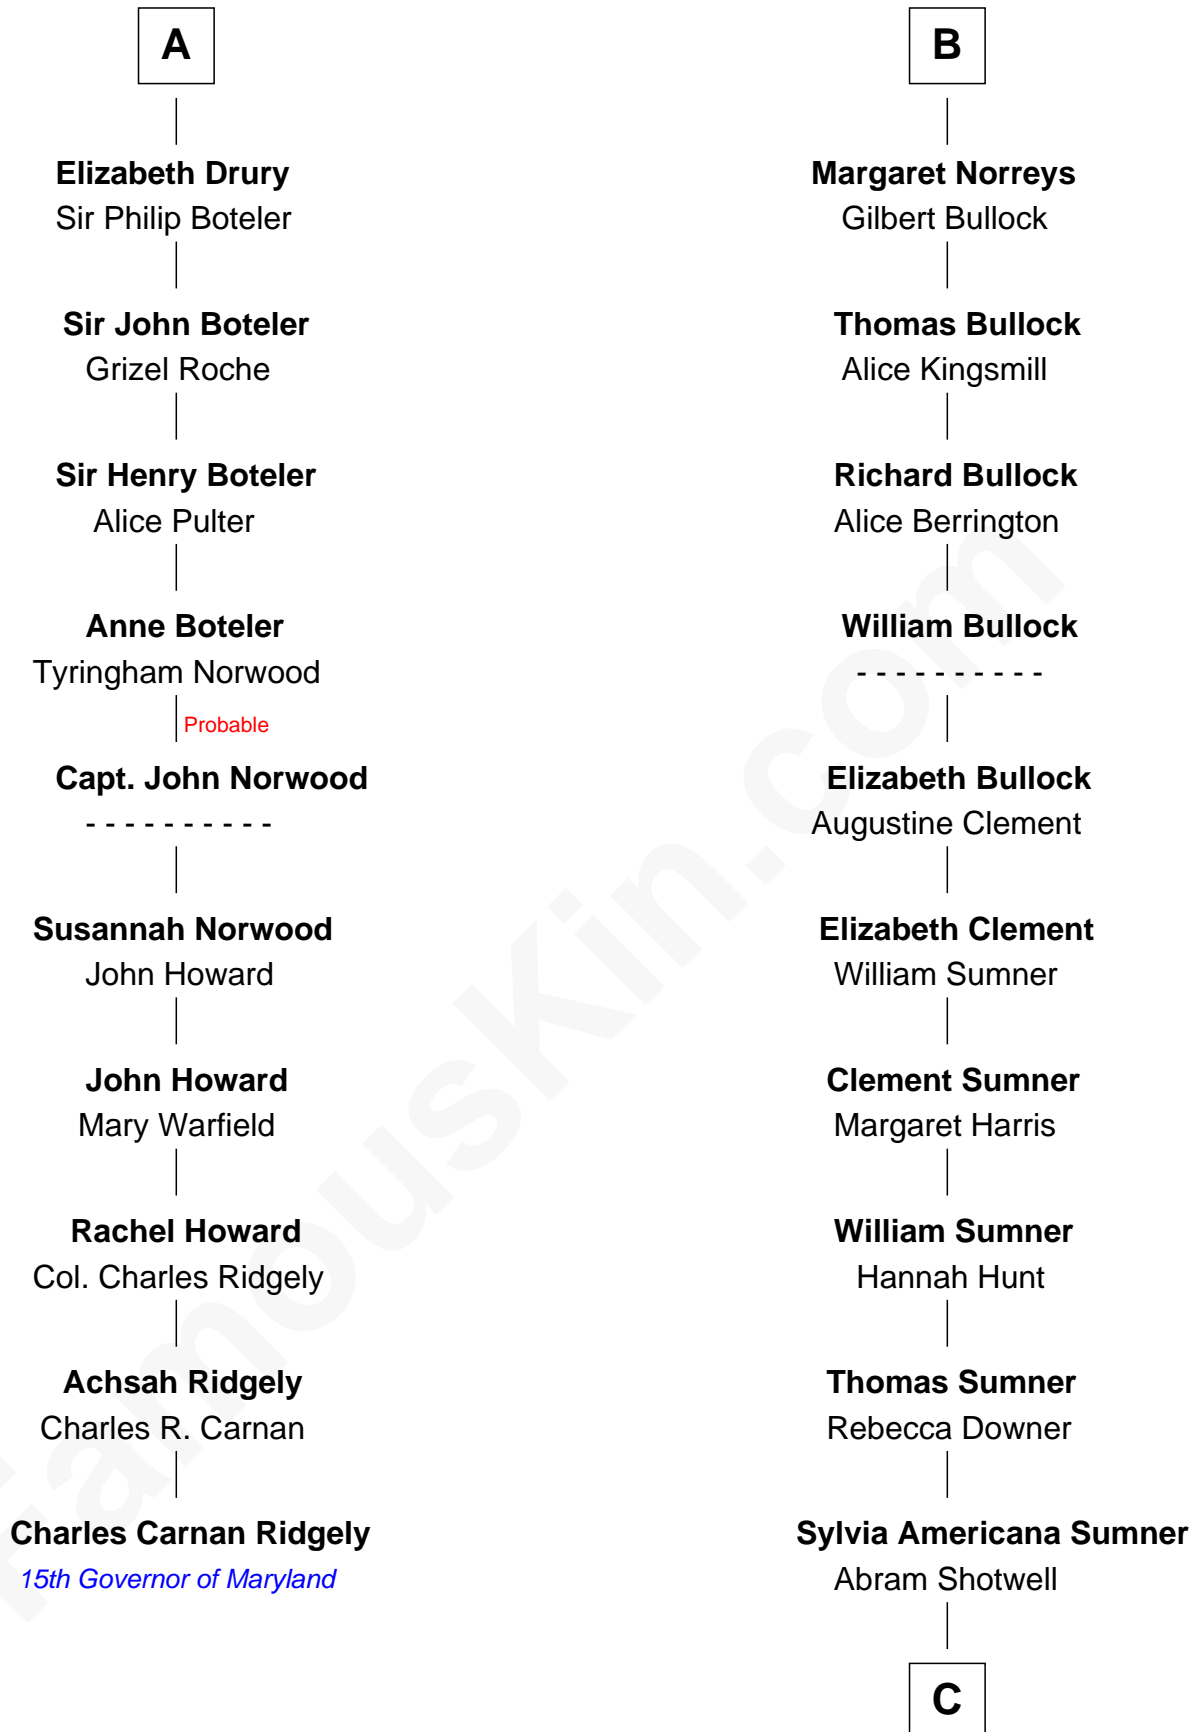

**FamousKin.com**  
**Relationship Chart of**  
**Charles Carnan Ridgely**  
*15th Governor of Maryland*

**16th cousin 4 times removed of**

**Alan Ladd**  
*Movie Actor*

**Sir Gilbert de Clare**  
 Joan of Acre

**Elizabeth Stapleton**  
 Sir William Calthorpe

**Sir John de Vere**  
 Elizabeth Howard

**Anne Calthorpe**  
 Sir Robert Drury

**Joan de Vere**  
 Sir William Norreys

**A**

**B**

**C**

**Nancy Shotwell**