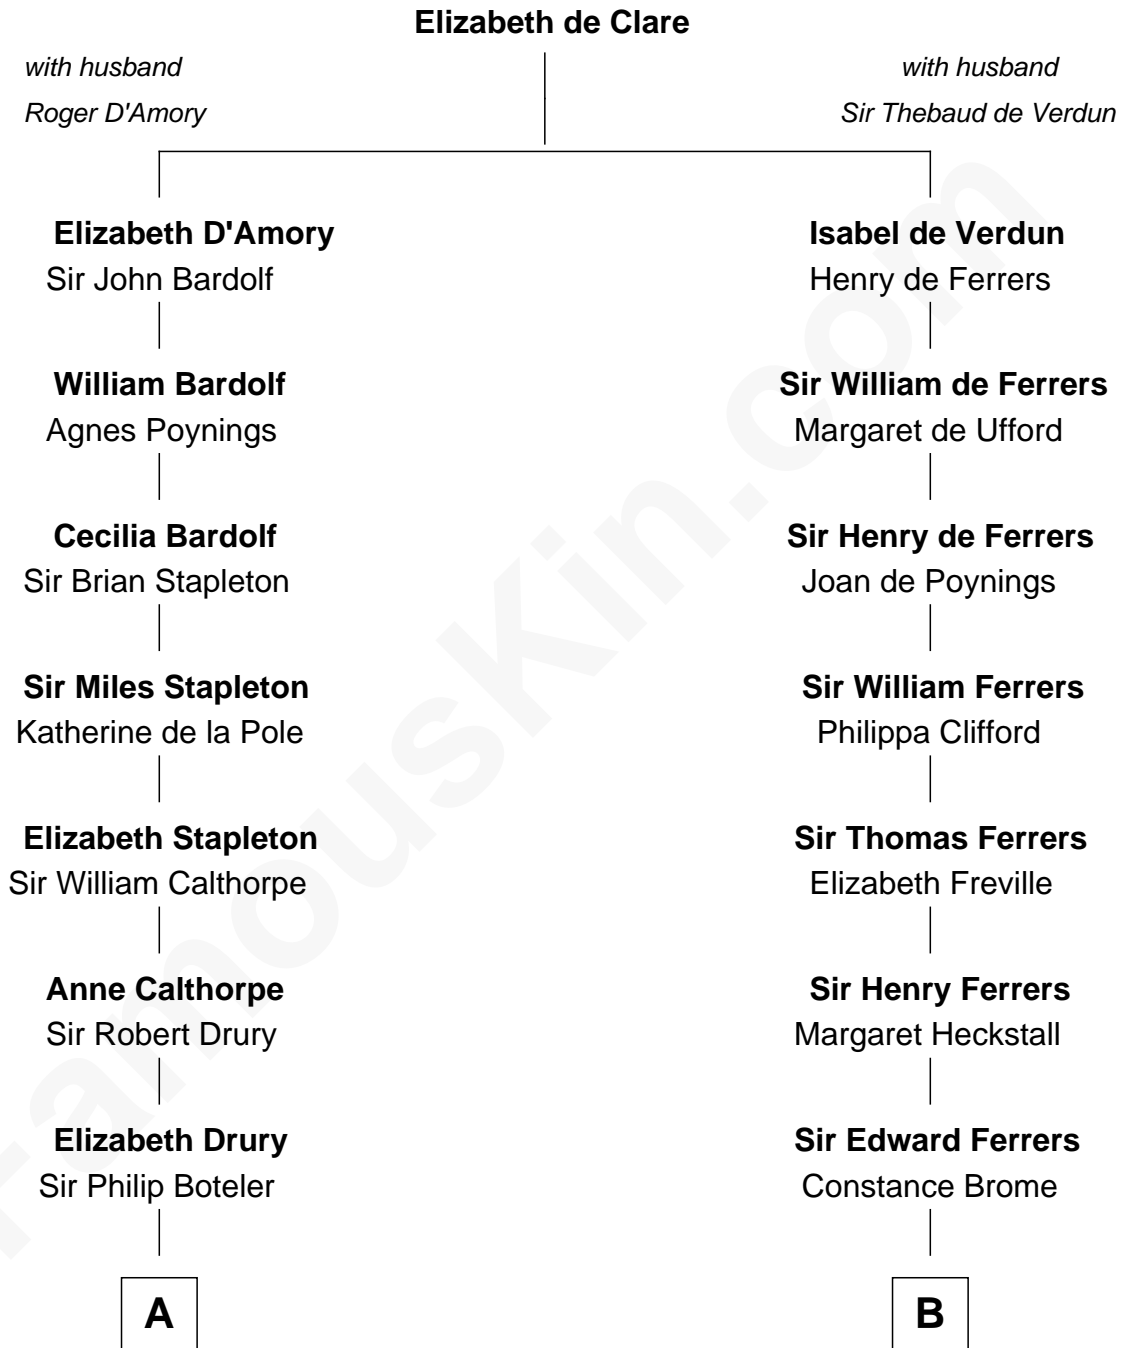

**FamousKin.com**  
**Relationship Chart of**  
**Charles Carnan Ridgely**  
*15th Governor of Maryland*

**15th cousin 5 times removed of**  
**John McCain**  
*U.S. Senator from Arizona*

**C**

James Junius Vaulx

Margaret Garside

Katherine Davey Vaulx

Adm. John Sidney McCain

Adm. John Sidney McCain

Roberta Wright

**John McCain**

*U.S. Senator from Arizona*

FamousKin.com