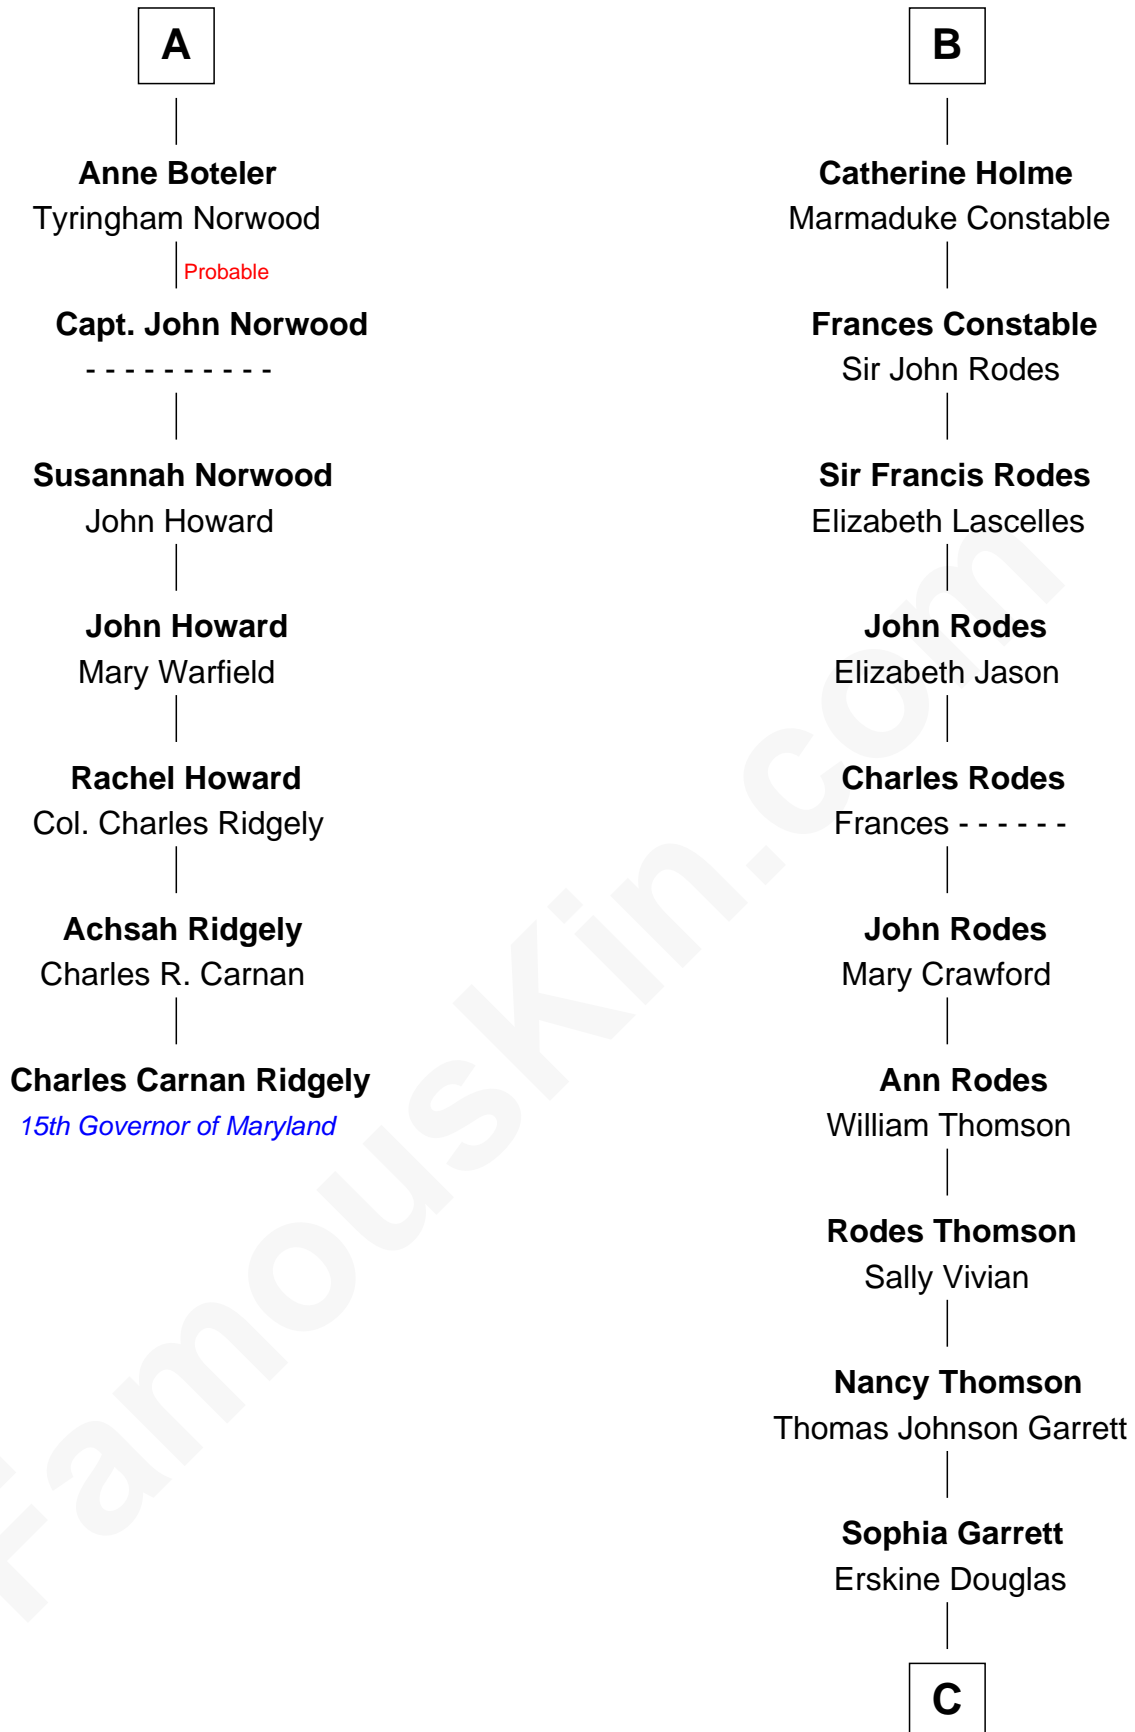

FamousKin.com
Relationship Chart of
Charles Carnan Ridgely
15th Governor of Maryland

13th cousin 8 times removed of

Illeana Douglas
TV and Movie Actress

Sir Michael de la Pole
 Katherine Wingfield

C

Emma Jane Douglas

Col. George Taliaferro Shackelford

Lena Priscilla Shackelford

Edouard Gregory Hesselberg

Melvyn Edouard Hesselberg

Rosalind Hightower

Gregory Hesselberg

Joan Georgescu

Illeana Douglas