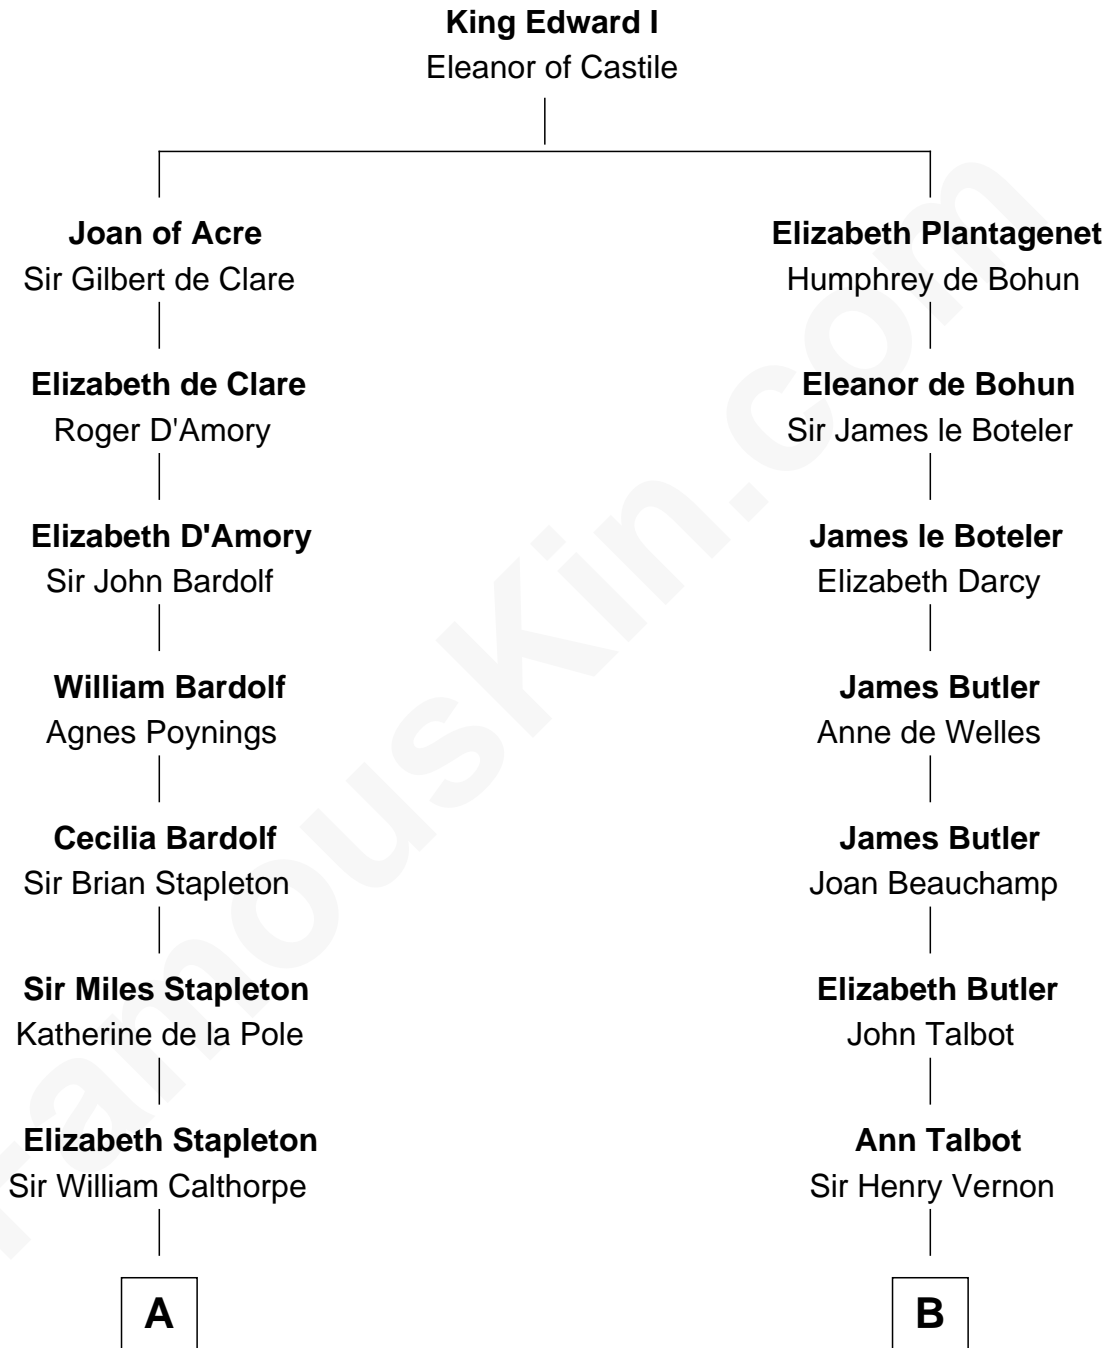

FamousKin.com
Relationship Chart of
Charles Carnan Ridgely
15th Governor of Maryland

17th cousin 3 times removed of
Melvyn Douglas
Movie Actor

C

Erskine Douglas

Sophia Garrett

Emma Jane Douglas

Col. George Taliaferro Shackelford

Lena Priscilla Shackelford

Edouard Gregory Hesselberg

Melvyn Douglas

Movie Actor

FamousKin.com