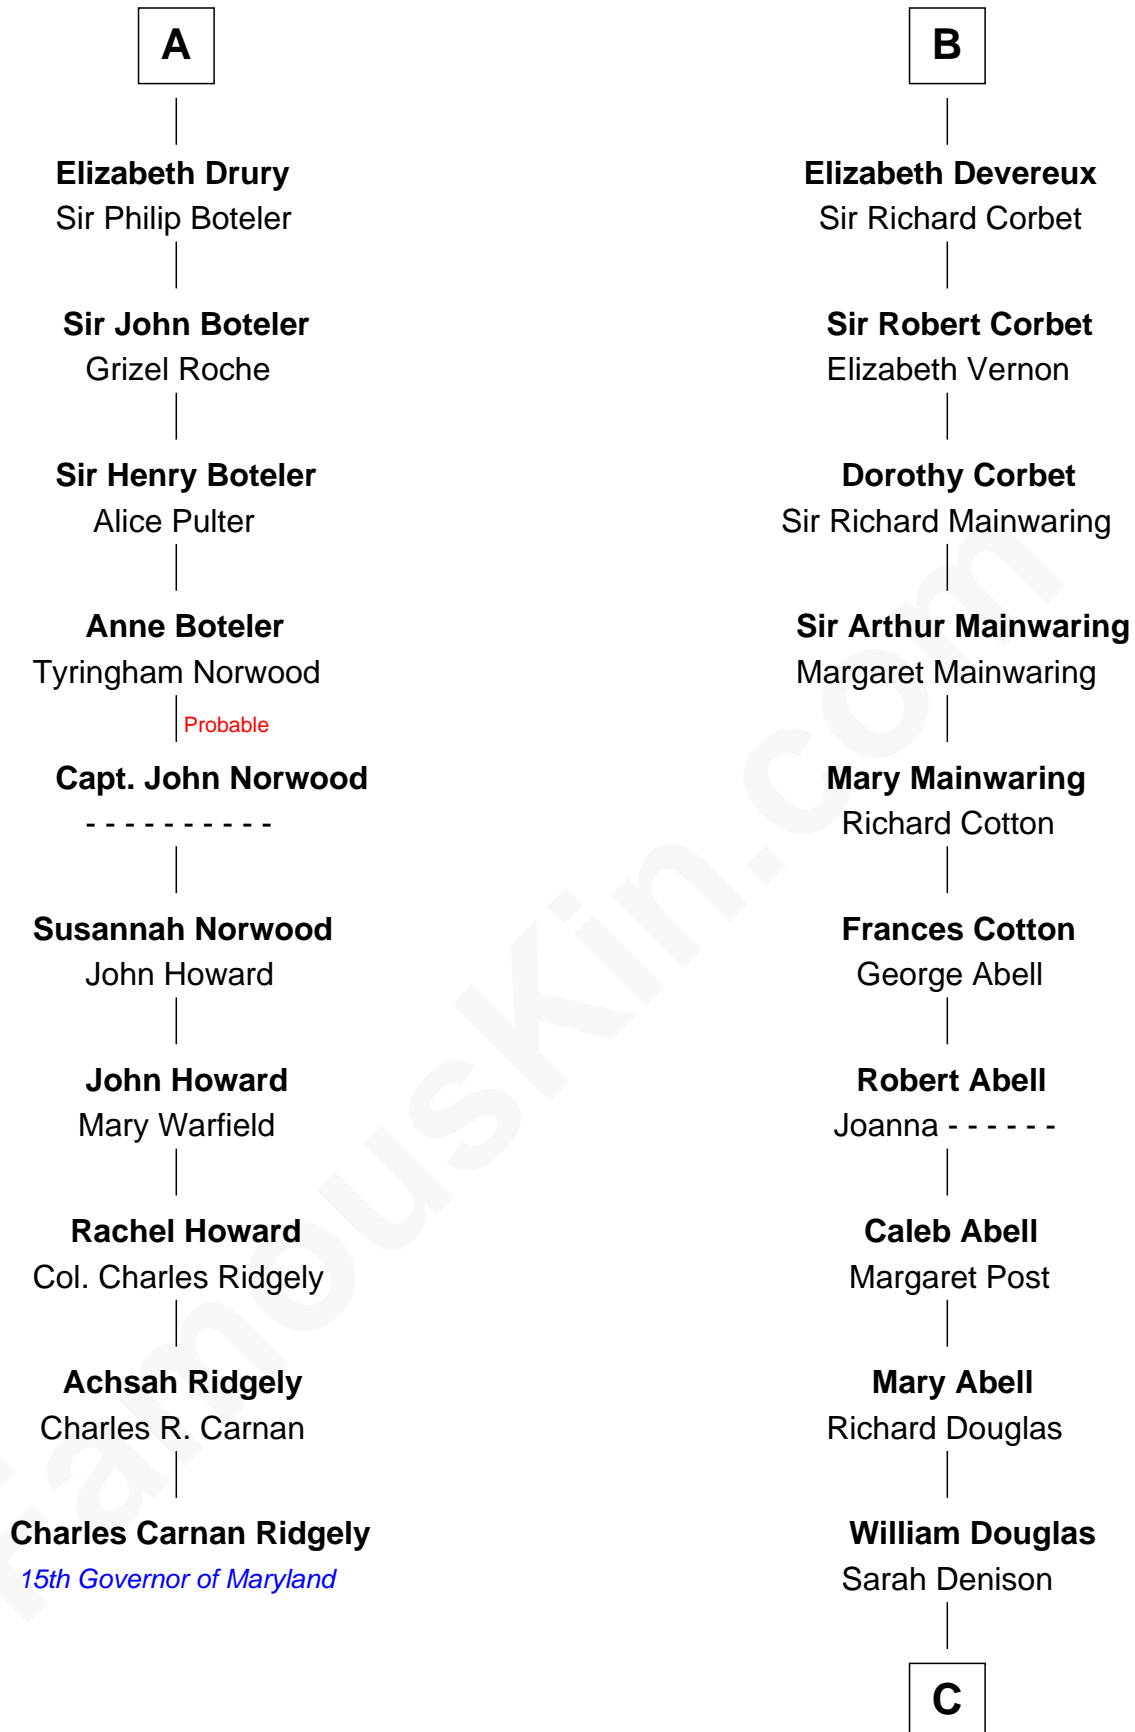

FamousKin.com
Relationship Chart of
Charles Carnan Ridgely
15th Governor of Maryland

16th cousin 5 times removed of

Melvyn Douglas
Movie Actor

Sir Gilbert de Clare
 Joan of Acre

Elizabeth de Clare
 Roger D'Amory

A

Margaret de Clare
 Hugh de Audley

Margaret de Audley
 Ralph de Stafford

Elizabeth de Stafford
 John de Ferrers

Robert de Ferrers
 Margaret Despencer

Sir Edmund Ferrers
 Ellen Roche

Sir William Ferrers
 Elizabeth Belknap

Anne Ferrers
 Sir Walter Devereux

B

C

Richard Douglas

Lucy Way

Erskine Douglas

Sophia Garrett

Emma Jane Douglas

Col. George Taliaferro Shackelford

Lena Priscilla Shackelford

Edouard Gregory Hesselberg

Melvyn Douglas

Movie Actor

FamousKin.com