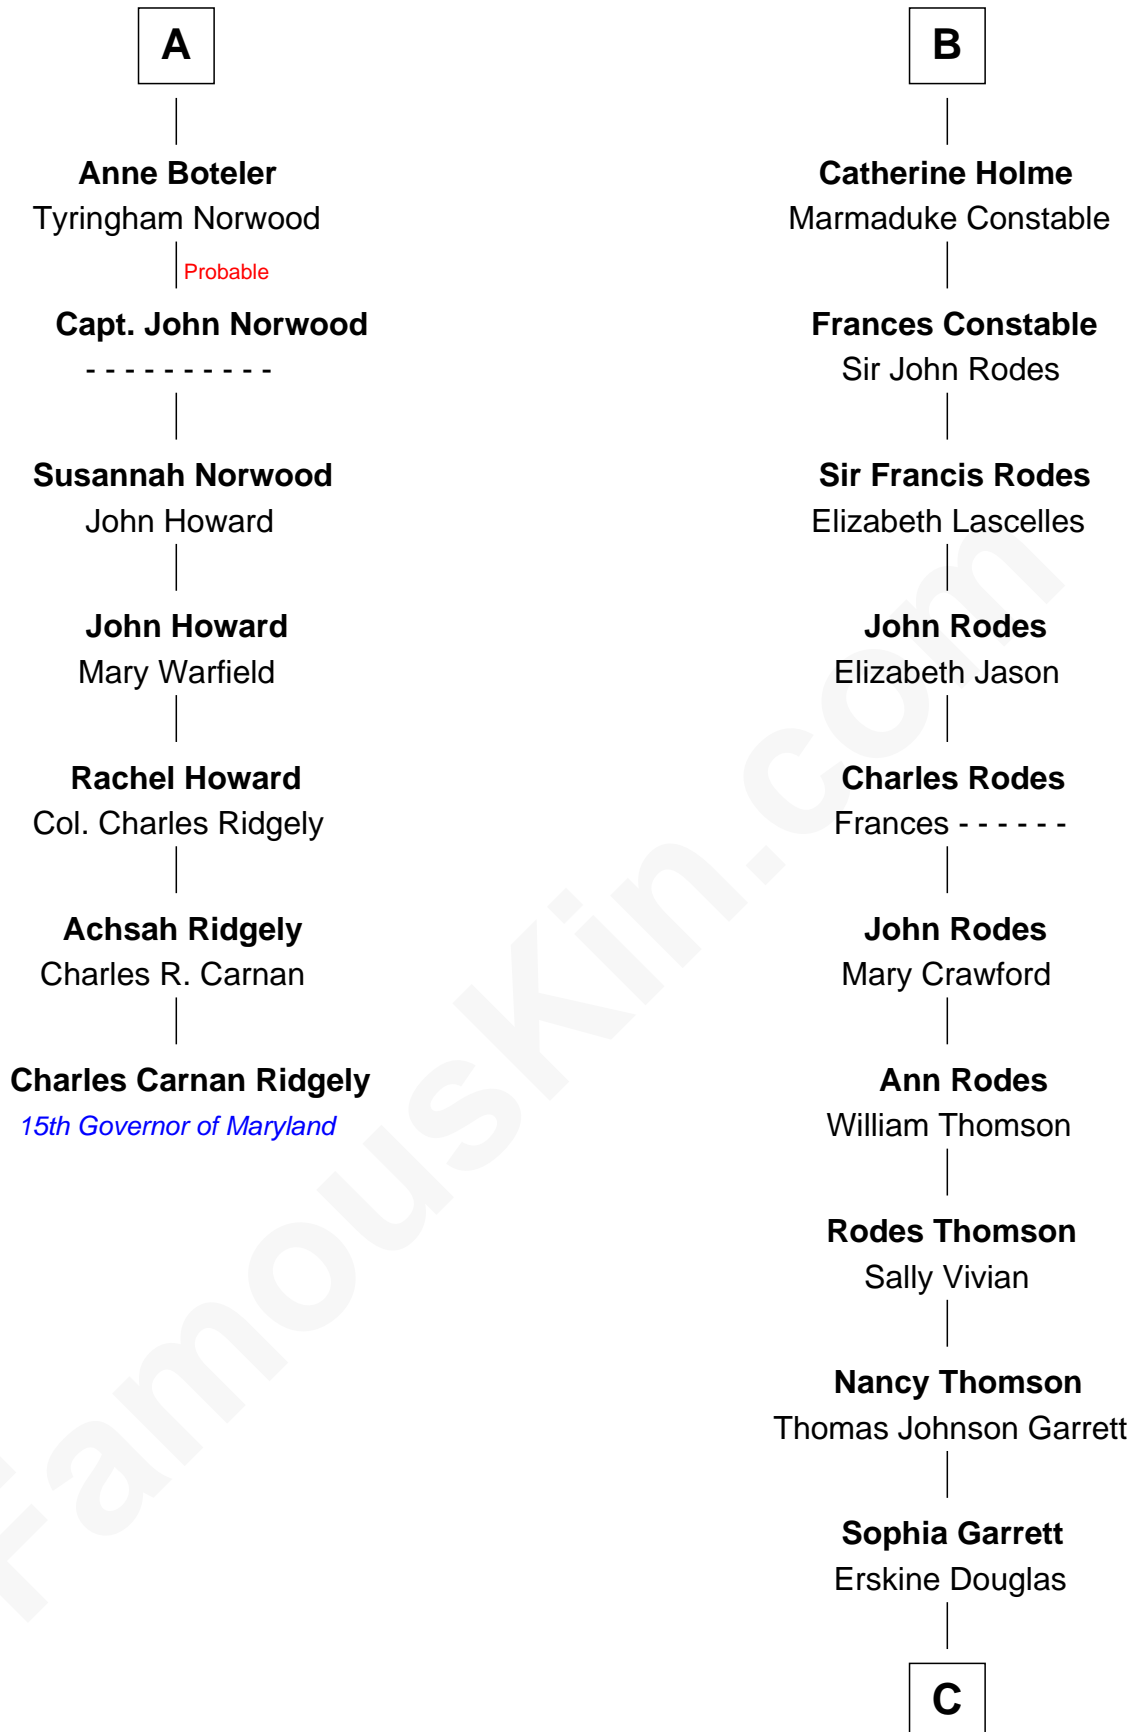

**FamousKin.com**  
**Relationship Chart of**  
**Charles Carnan Ridgely**  
*15th Governor of Maryland*

**13th cousin 6 times removed of**  
**Melvyn Douglas**  
*Movie Actor*

**Sir Michael de la Pole**  
 Katherine Wingfield

**C**

**Emma Jane Douglas**

Col. George Taliaferro Shackelford

**Lena Priscilla Shackelford**

Edouard Gregory Hesselberg

**Melvyn Douglas**

*Movie Actor*

FamousKin.com