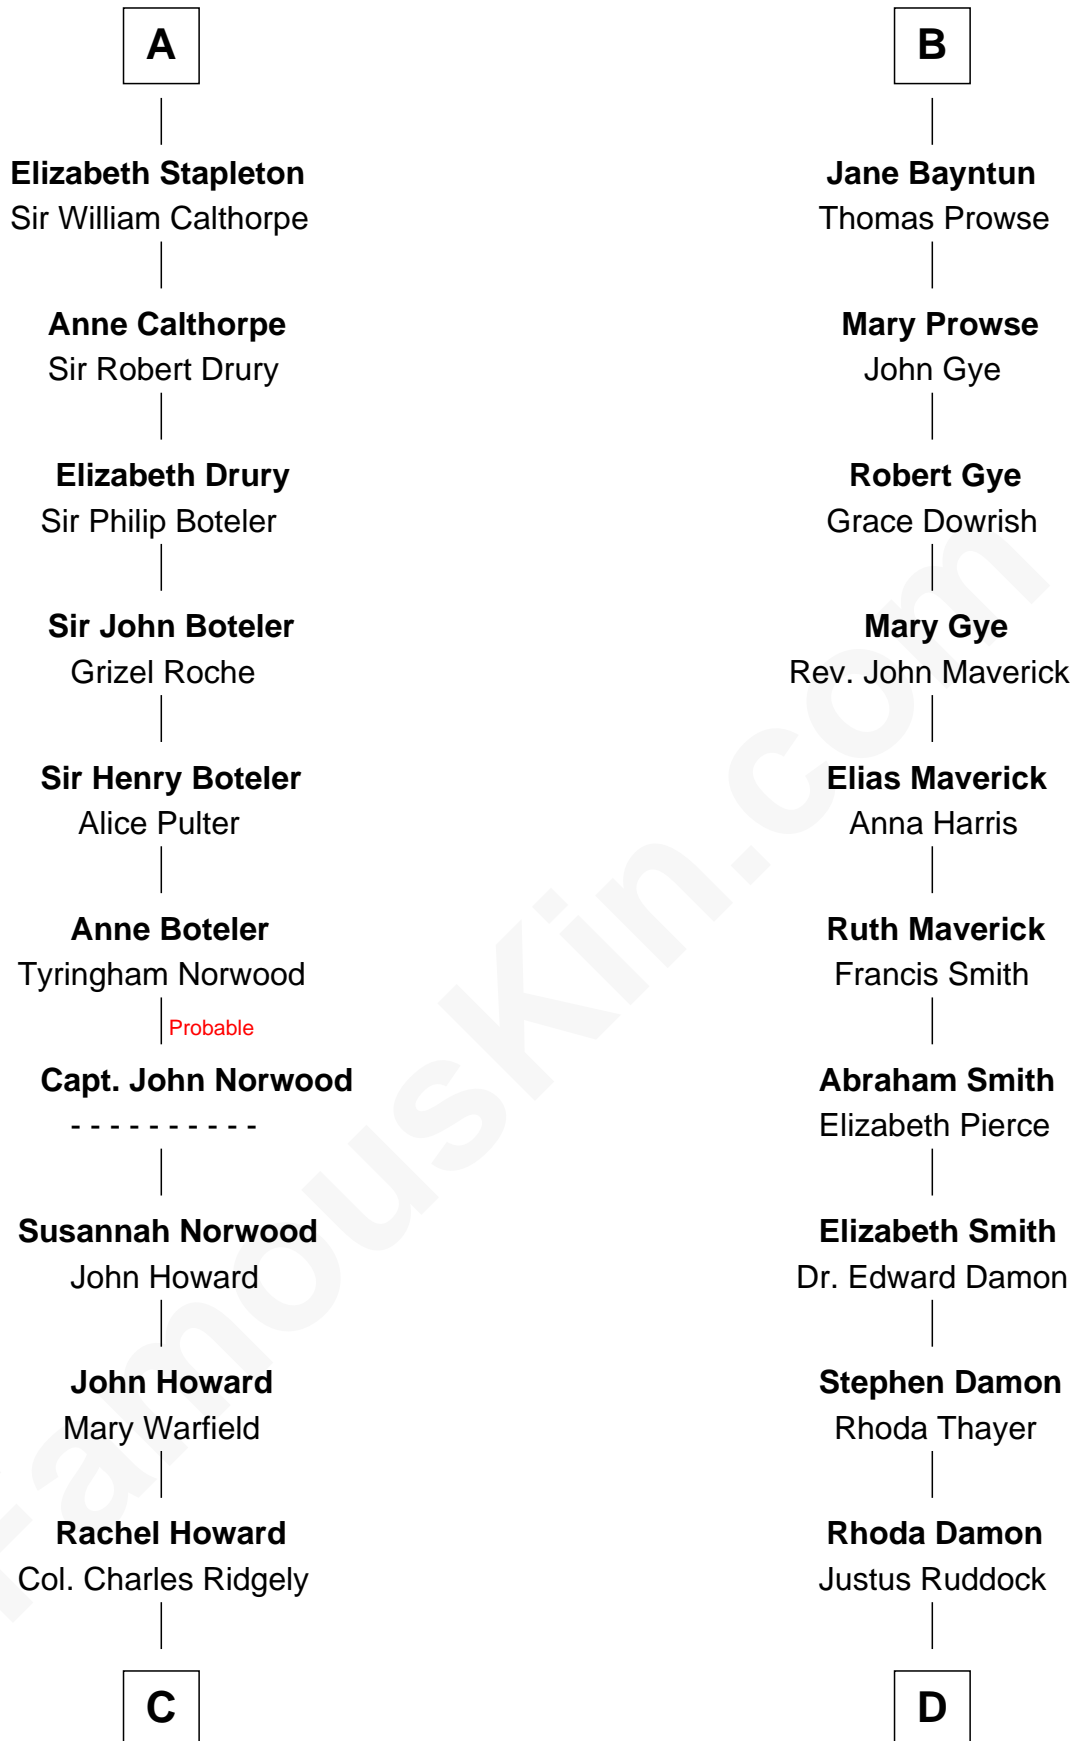

FamousKin.com
Relationship Chart of
Charles Carnan Ridgely
15th Governor of Maryland

18th cousin 3 times removed of
Sarah Palin
9th Governor of Alaska

C

Achsah Ridgely
Charles R. Carnan

Charles Carnan Ridgely
15th Governor of Maryland

D

Thomas S. Ruddock
Maria Nancy Newell

May Belle Ruddock
Henry Charles Brandt

Nellie Marie Brandt
Charles Francis Heath

Charles Richard Heath
Sarah Sheeran

Sarah Palin
9th Governor of Alaska

FamousKin.com