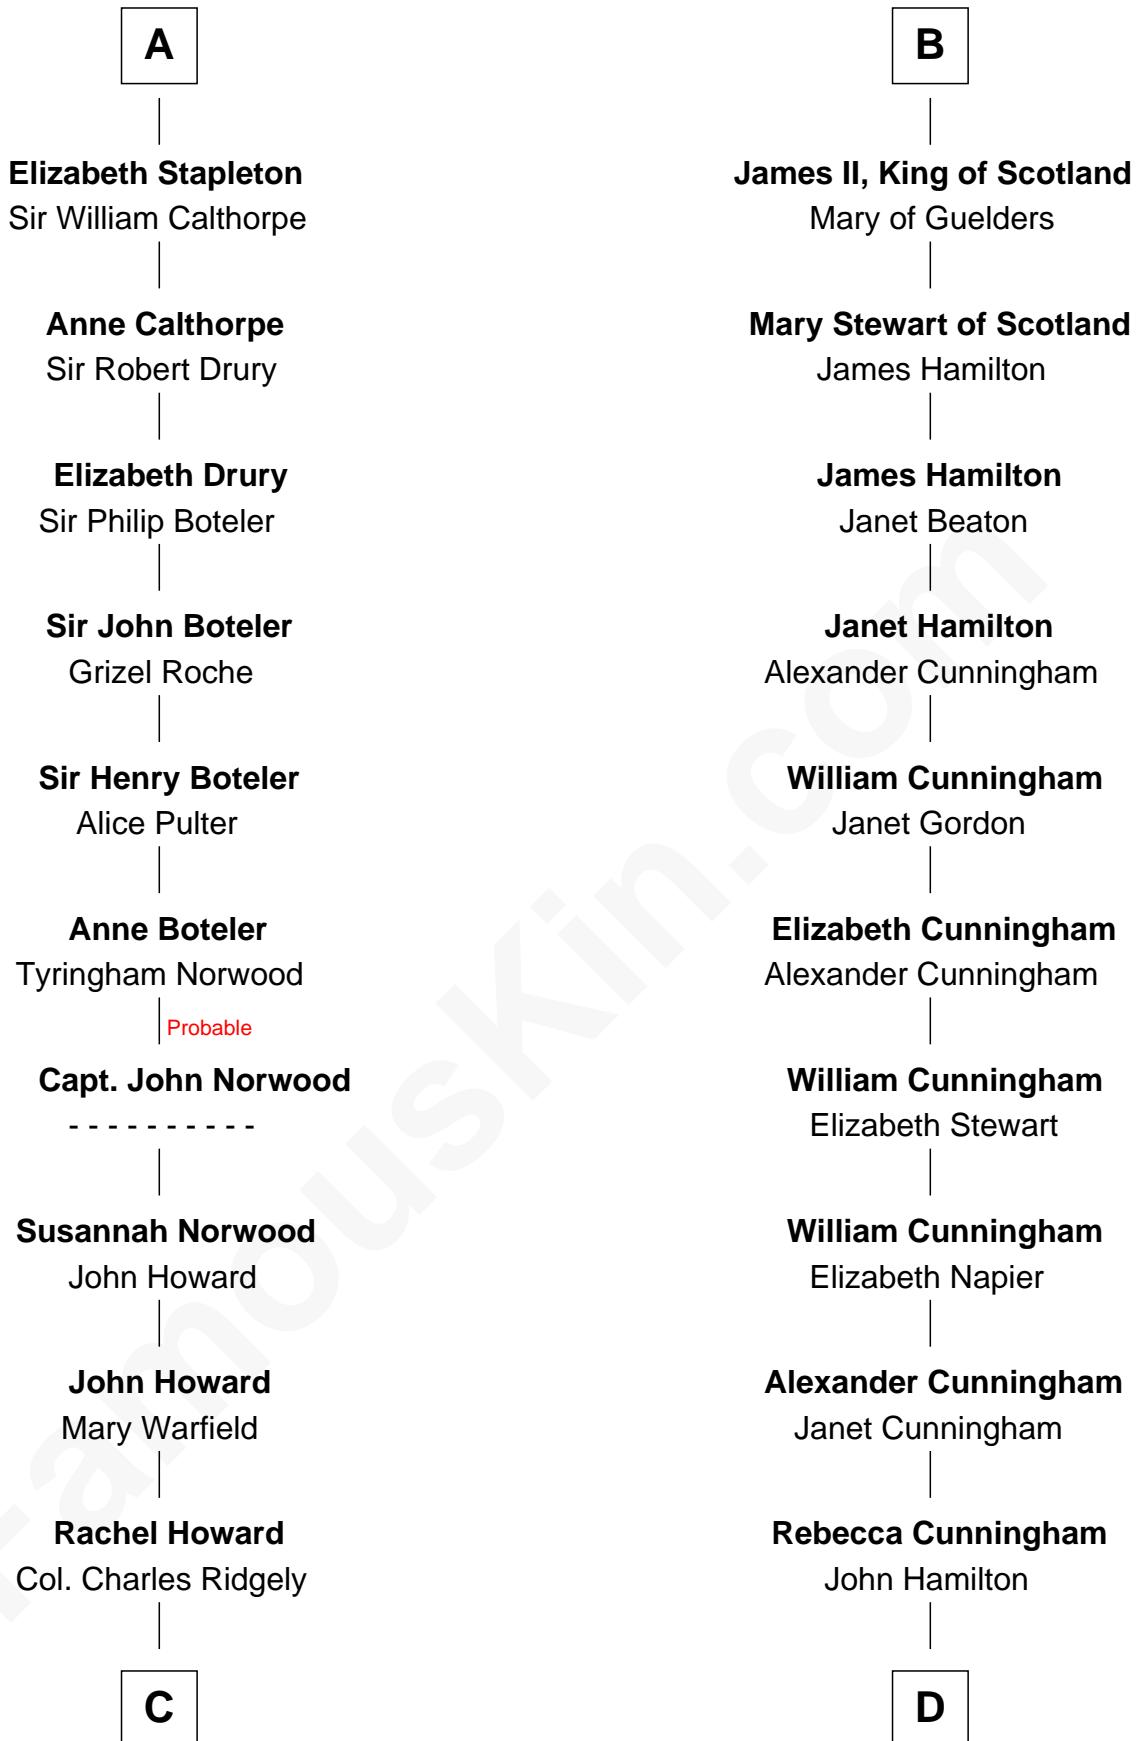

## Relationship Chart of

**Charles Carnan Ridgely**

*15th Governor of Maryland*

18th cousin 1 time removed of

**Alexander Hamilton**

*1st U.S. Secretary of the Treasury*

**C**

**Achsah Ridgely**  
Charles R. Carnan

**Charles Carnan Ridgely**  
*15th Governor of Maryland*

**D**

**Alexander Hamilton**  
Elizabeth Pollock

**James A. Hamilton**  
Rachel Fawcett

**Alexander Hamilton**  
*1st U.S. Secretary of the Treasury*