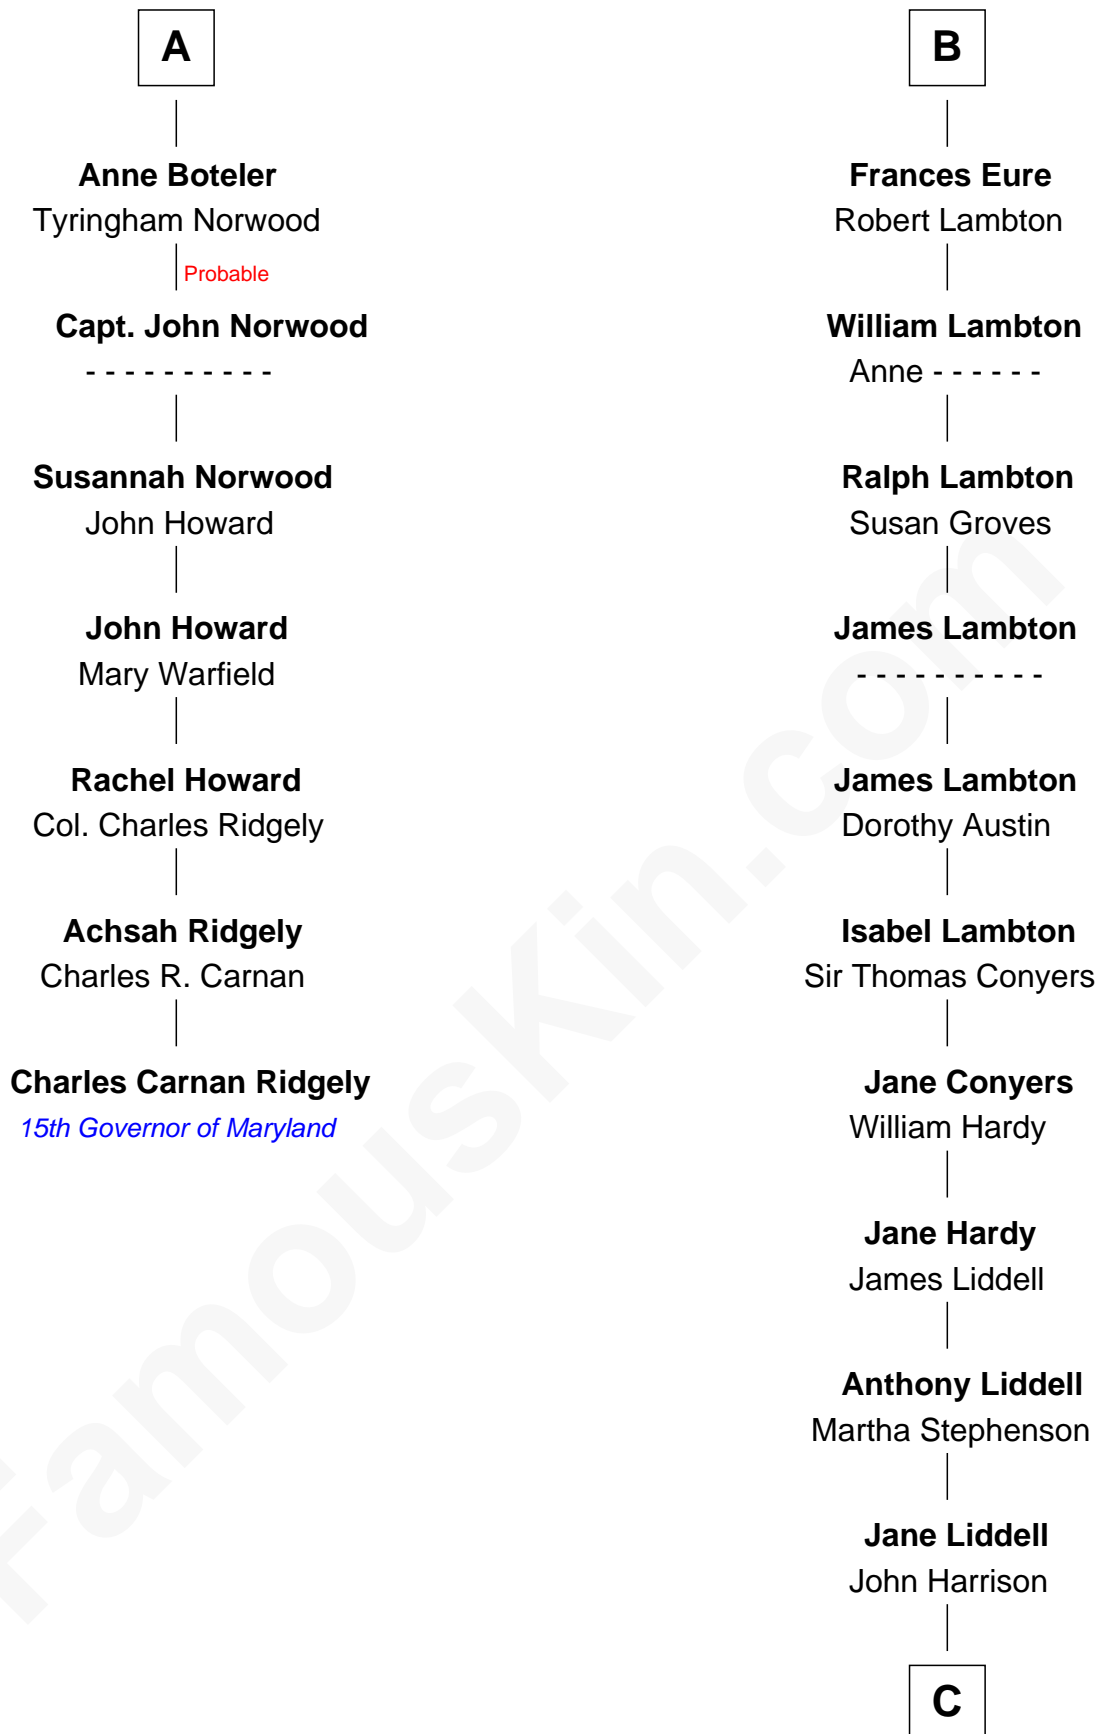

**FamousKin.com**  
**Relationship Chart of**  
**Charles Carnan Ridgely**  
*15th Governor of Maryland*

13th cousin 8 times removed of

**Catherine Middleton**  
*Princess of Wales*

**Sir Michael de la Pole**  
 Katherine Wingfield

**C**

**John Harrison**

Jane Hill

**Thomas Harrison**

Elizabeth Mary Temple

**Dorothy Harrison**

Ronald John James Goldsmith

**Carole Elizabeth Goldsmith**

Michael Francis Middleton

**Catherine Middleton**

*Princess of Wales*