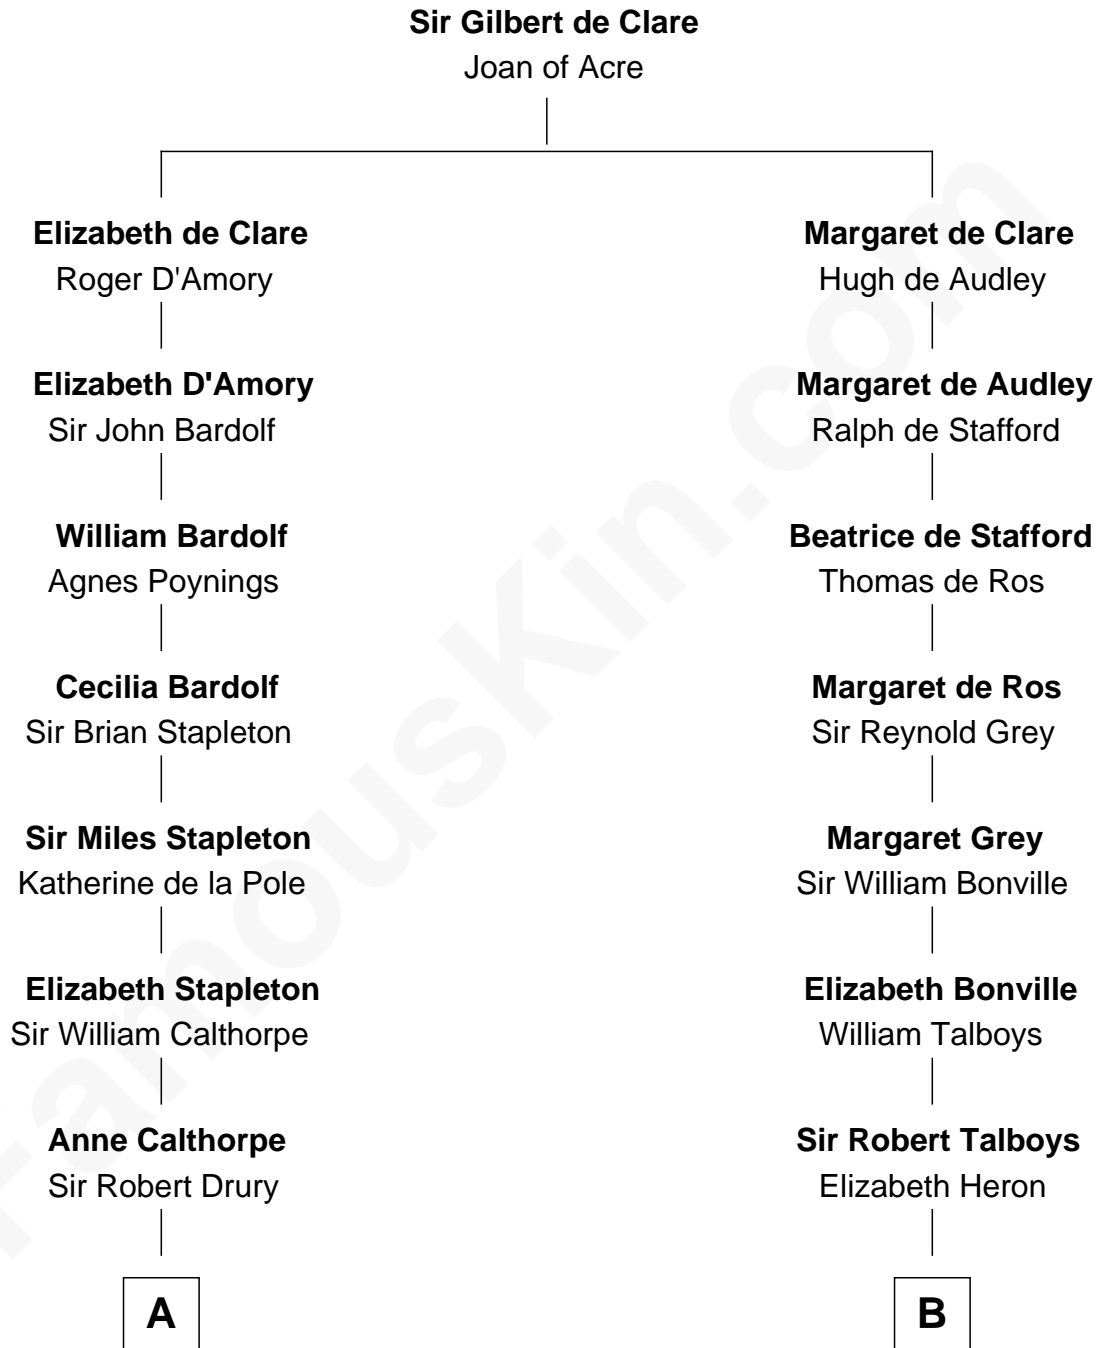

**FamousKin.com**  
**Relationship Chart of**  
**Charles Carnan Ridgely**  
*15th Governor of Maryland*

**16th cousin 2 times removed of**  
**William Rufus Day**  
*36th U.S. Secretary of State*

**C**

Emily Swift Spalding

Luther Day

William Rufus Day

*36th U.S. Secretary of State*

FamousKin.com