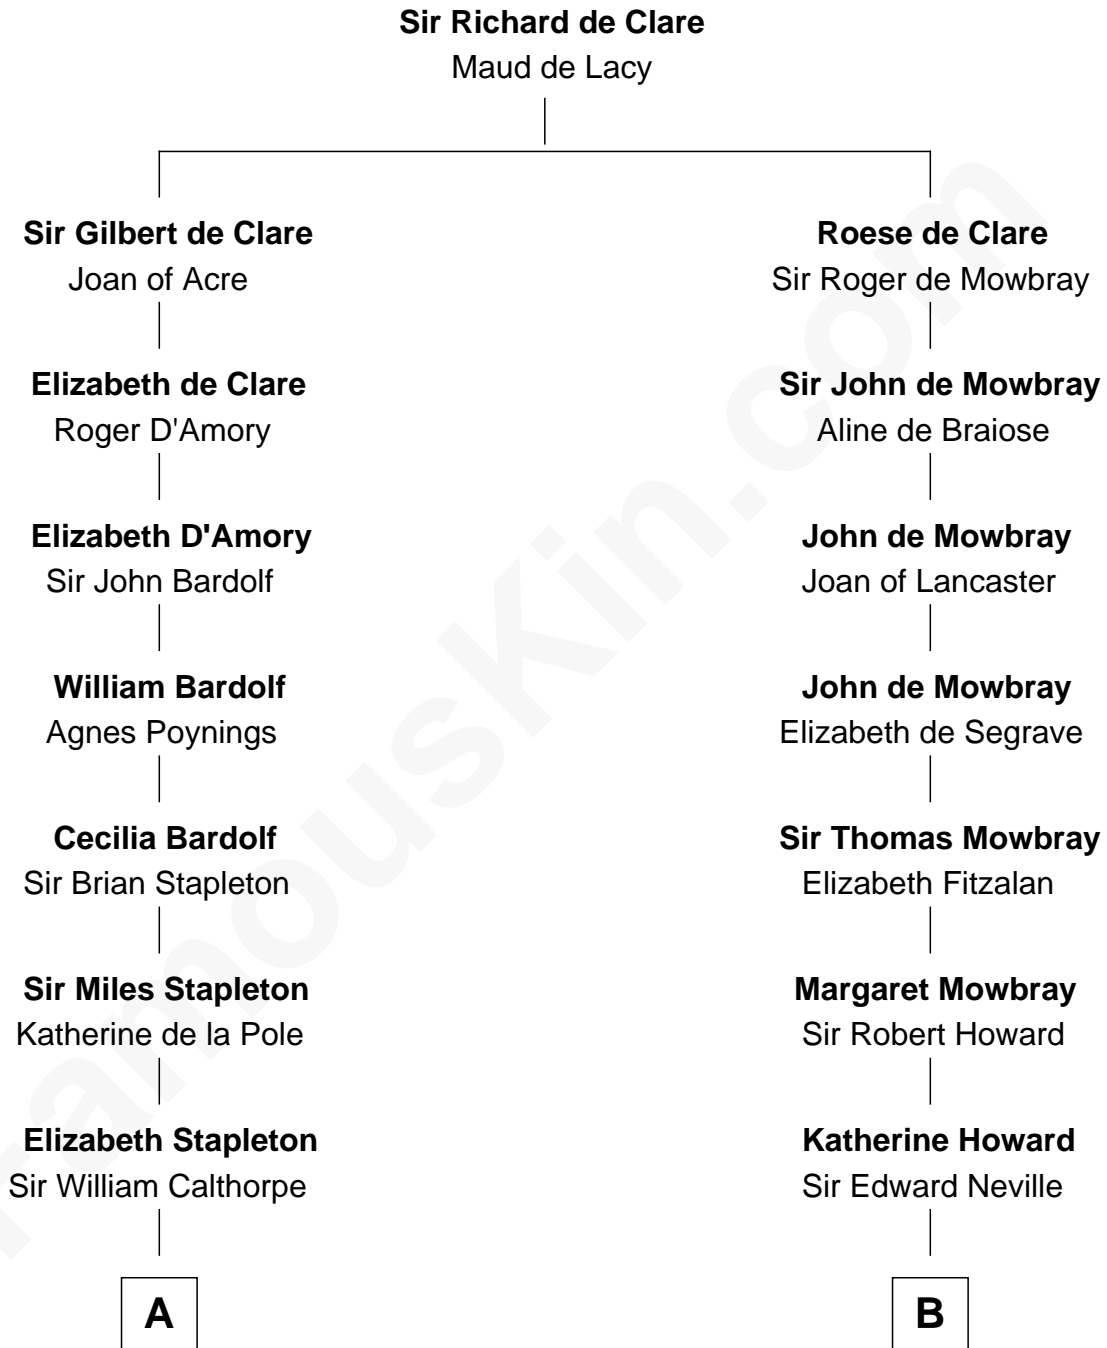

**FamousKin.com**  
**Relationship Chart of**  
**Charles Carnan Ridgely**  
*15th Governor of Maryland*

17th cousin 1 time removed of

**John Marshall**  
*4th Chief Justice of the U.S. Supreme Court*

**C**

**Mary Randolph Keith**  
Col. Thomas Marshall

**John Marshall**  
*U.S. Supreme Court Chief Justice*

FamousKin.com