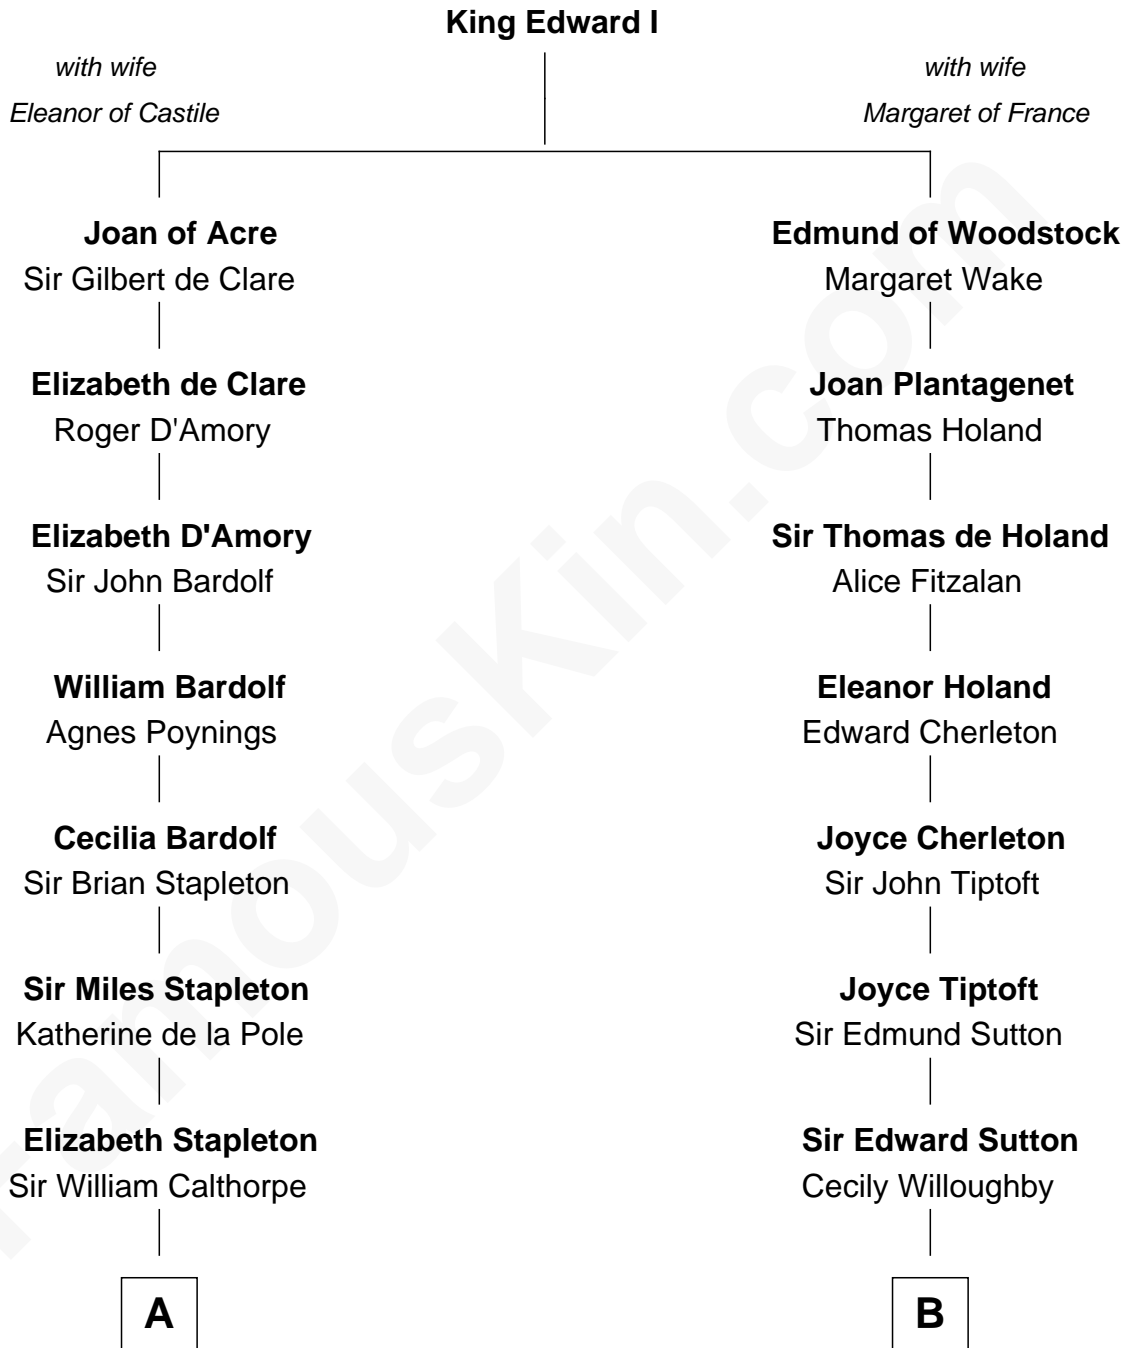

FamousKin.com
Relationship Chart of
Charles Carnan Ridgely
15th Governor of Maryland

17th cousin 2 times removed of
Endicott Peabody
62nd Governor of Massachusetts

C

Henry Parkman

Mary Frances Parker

Mary Elizabeth Parkman

Rt. Rev. Malcolm Endicott Peabody

Endicott Peabody

62nd Governor of Massachusetts

FamousKin.com