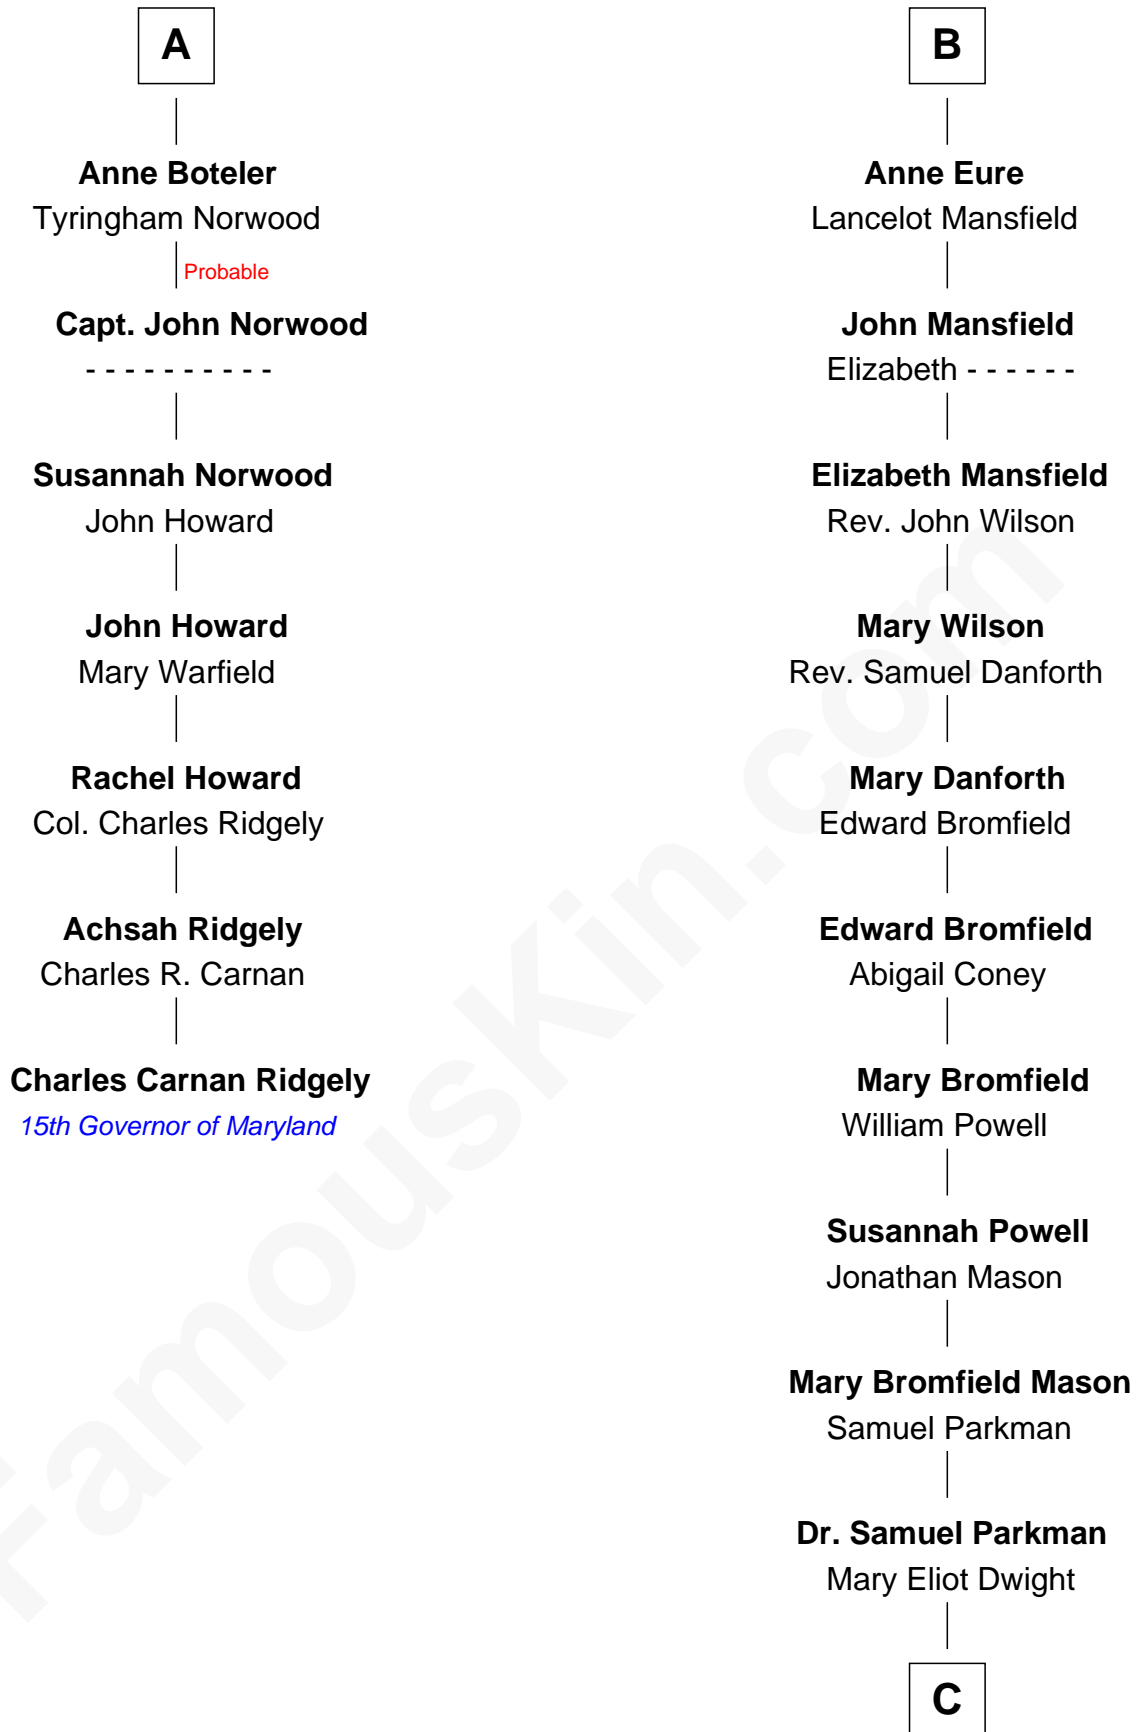

**FamousKin.com**  
**Relationship Chart of**  
**Charles Carnan Ridgely**  
*15th Governor of Maryland*

**13th cousin 6 times removed of**  
**Endicott Peabody**  
*62nd Governor of Massachusetts*

**Sir Michael de la Pole**  
 Katherine Wingfield

**C**

**Henry Parkman**  
Mary Frances Parker

**Mary Elizabeth Parkman**  
Rt. Rev. Malcolm Endicott Peabody

**Endicott Peabody**  
*62nd Governor of Massachusetts*

FamousKin.com