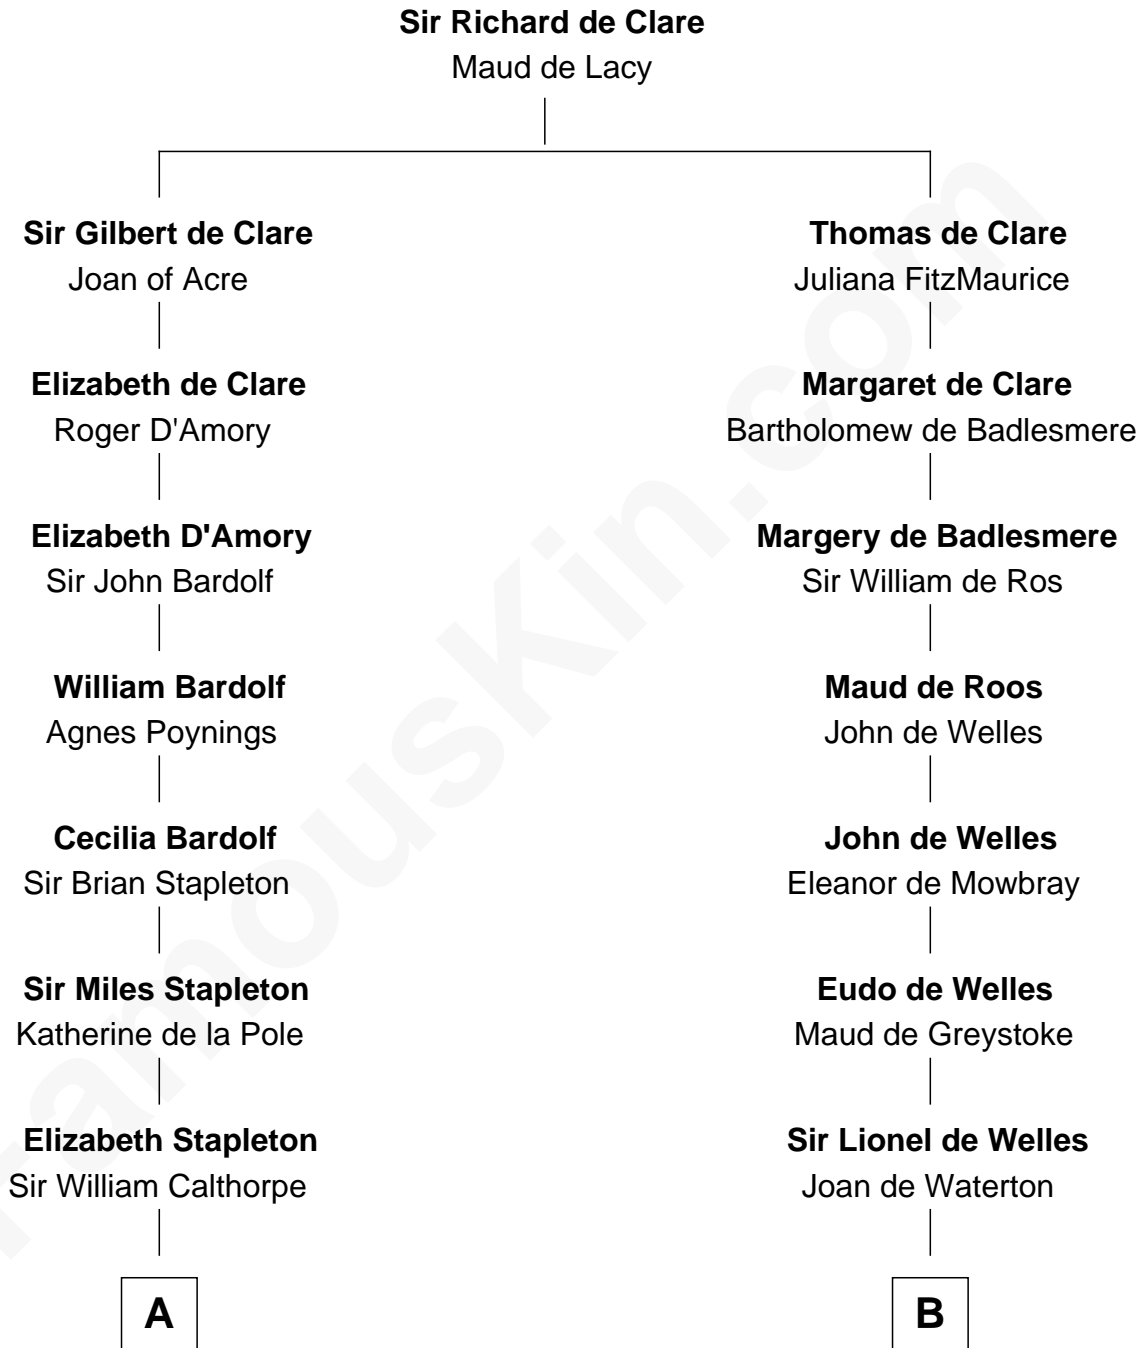

**FamousKin.com**  
**Relationship Chart of**  
**Charles Carnan Ridgely**  
*15th Governor of Maryland*

**17th cousin 2 times removed of**  
**Ichabod Goodwin**  
*27th Governor of New Hampshire*

**C**

**Hannah Hill**

Dominicus Goodwin

**Samuel Goodwin**

Anna Thompson Gerrish

**Ichabod Goodwin**

*27th Governor of New Hampshire*

FamousKin.com