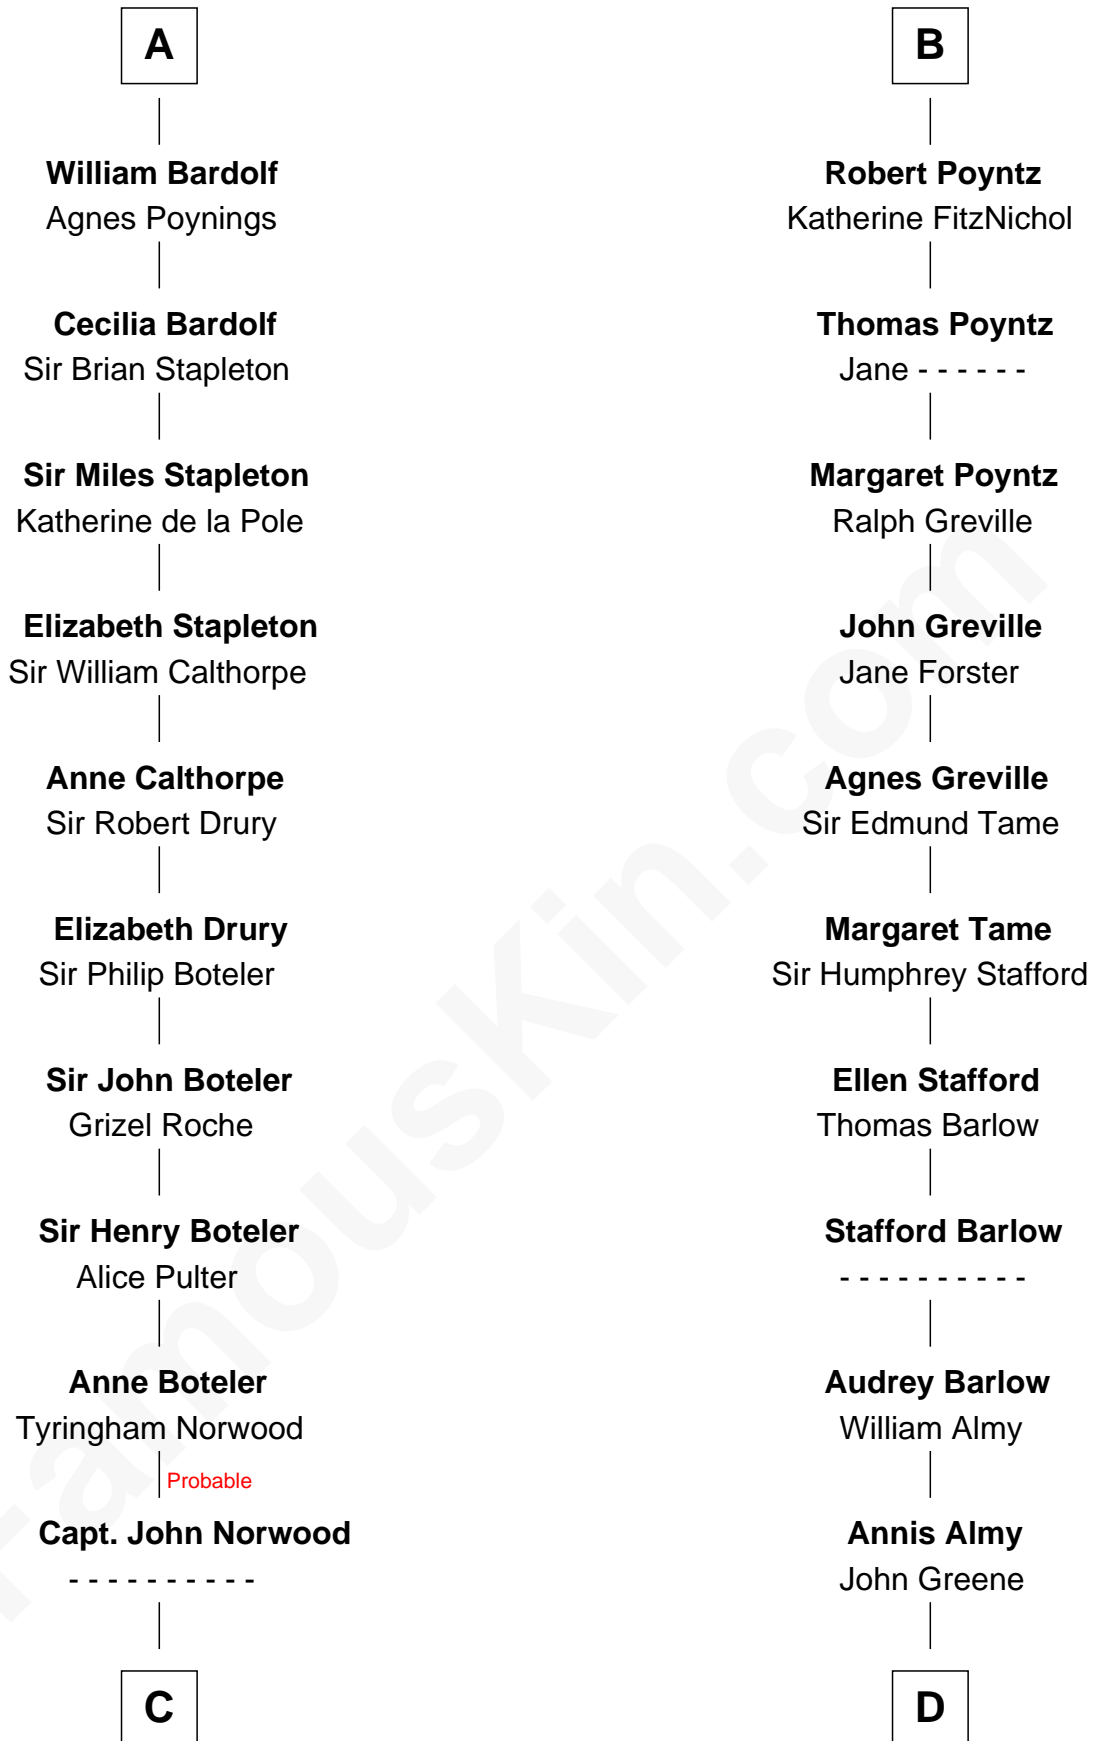

FamousKin.com Relationship Chart of

Charles Carnan Ridgely

15th Governor of Maryland

21st cousin of

Samuel Ward King

15th Governor of Rhode Island

Adeliza de Meschines

*with husband
Richard Fitzgilbert de Clare*

Elizabeth de Clare
Roger D'Amory

Elizabeth D'Amory
Sir John Bardolf

Isabel de Condet
Hugh Bardolf

Julian Bardolf
Nicholas Poyntz

Sir Hugh Poyntz
Hawise Malet

Sir Nicholas Poyntz
Isabel Dyall

Sir Nicholas Poyntz
Maud de Acton

Sir John Poyntz
Elizabeth de Clanvowe

A

B

C

Susannah Norwood

John Howard

John Howard

Mary Warfield