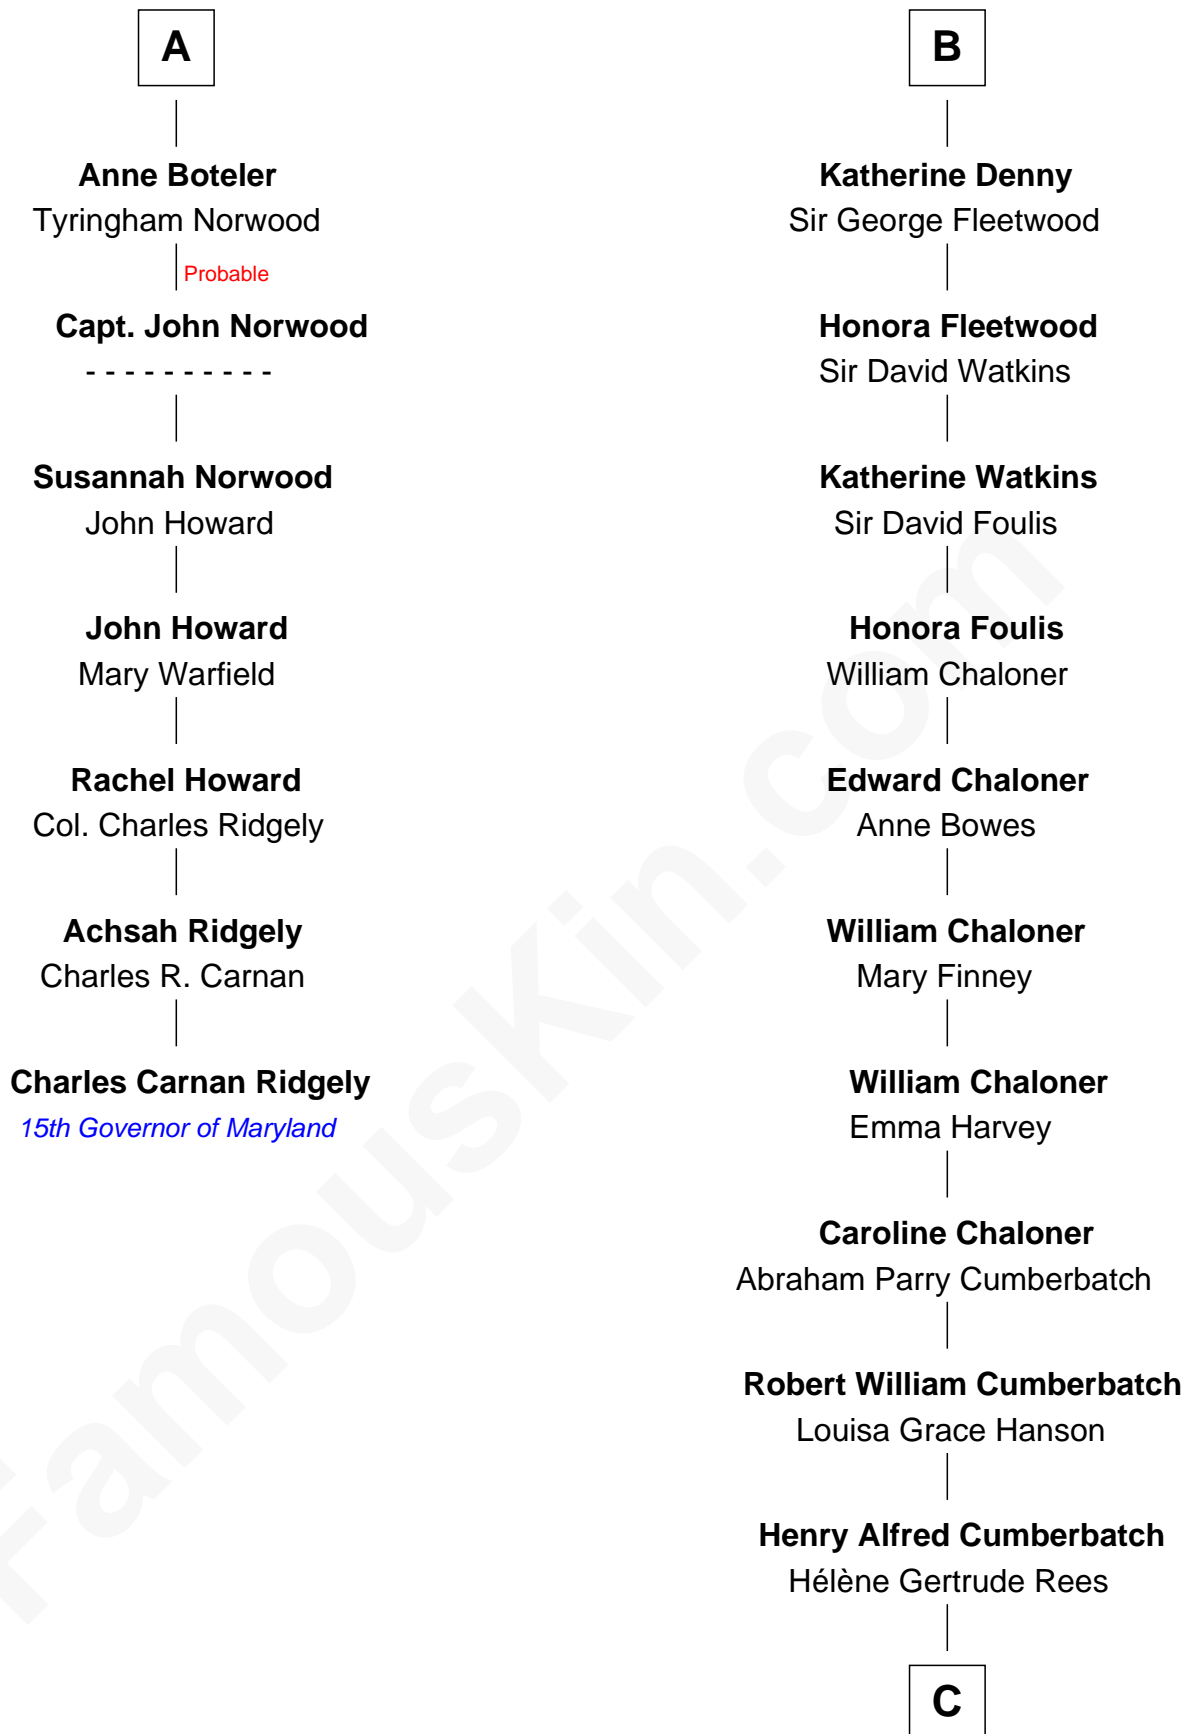

**FamousKin.com**  
**Relationship Chart of**  
**Charles Carnan Ridgely**  
*15th Governor of Maryland*

13th cousin 6 times removed of

**Benedict Cumberbatch**  
*Movie, Television and Stage Actor*

**C**

**Henry Carlton Cumberbatch**

Pauline Ellen Laing Congdon

**Timothy Carlton Congdon Cumberbatch**

Wanda Ventham

**Benedict Cumberbatch**

*Movie, Television and Stage Actor*

FamousKin.com