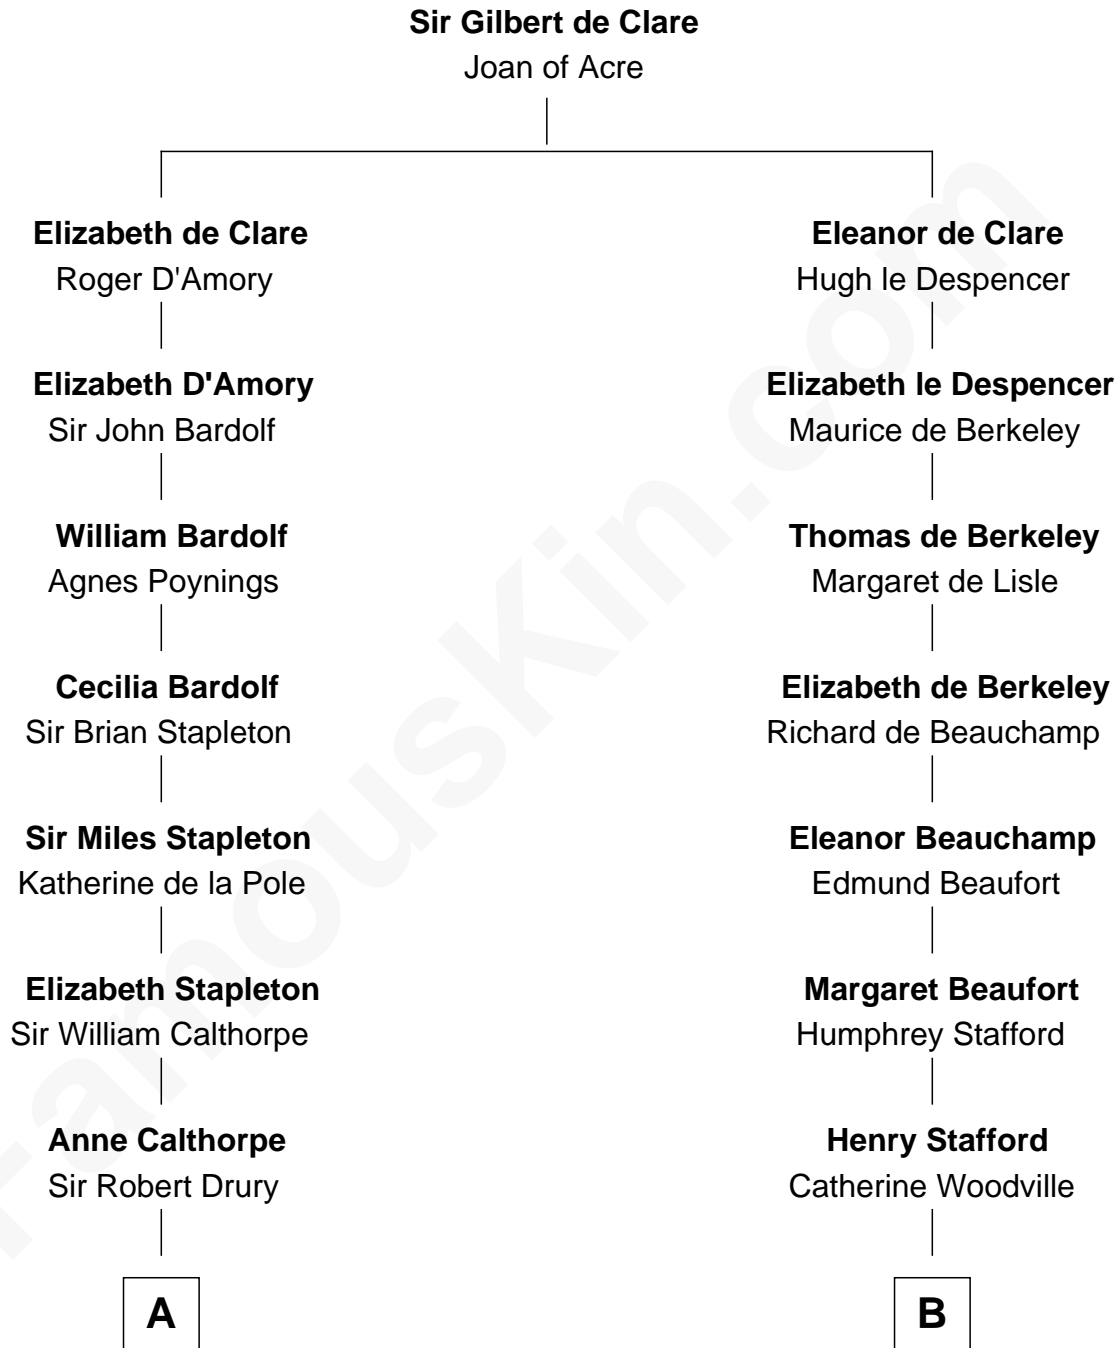

FamousKin.com
Relationship Chart of
Charles Carnan Ridgely
15th Governor of Maryland

16th cousin 5 times removed of
Queen Elizabeth II
Queen of the United Kingdom

C

Charles Augustus Cavendish-Bentinck

Anne Wellesley

Rev. Charles William Cavendish-Bentinck

Caroline Louisa Burnaby

Cecilia Nina Cavendish-Bentinck

Claude George Bowes-Lyon

Elizabeth Bowes-Lyon

George VI, King of the United Kingdom

Queen Elizabeth II

Queen of the United Kingdom