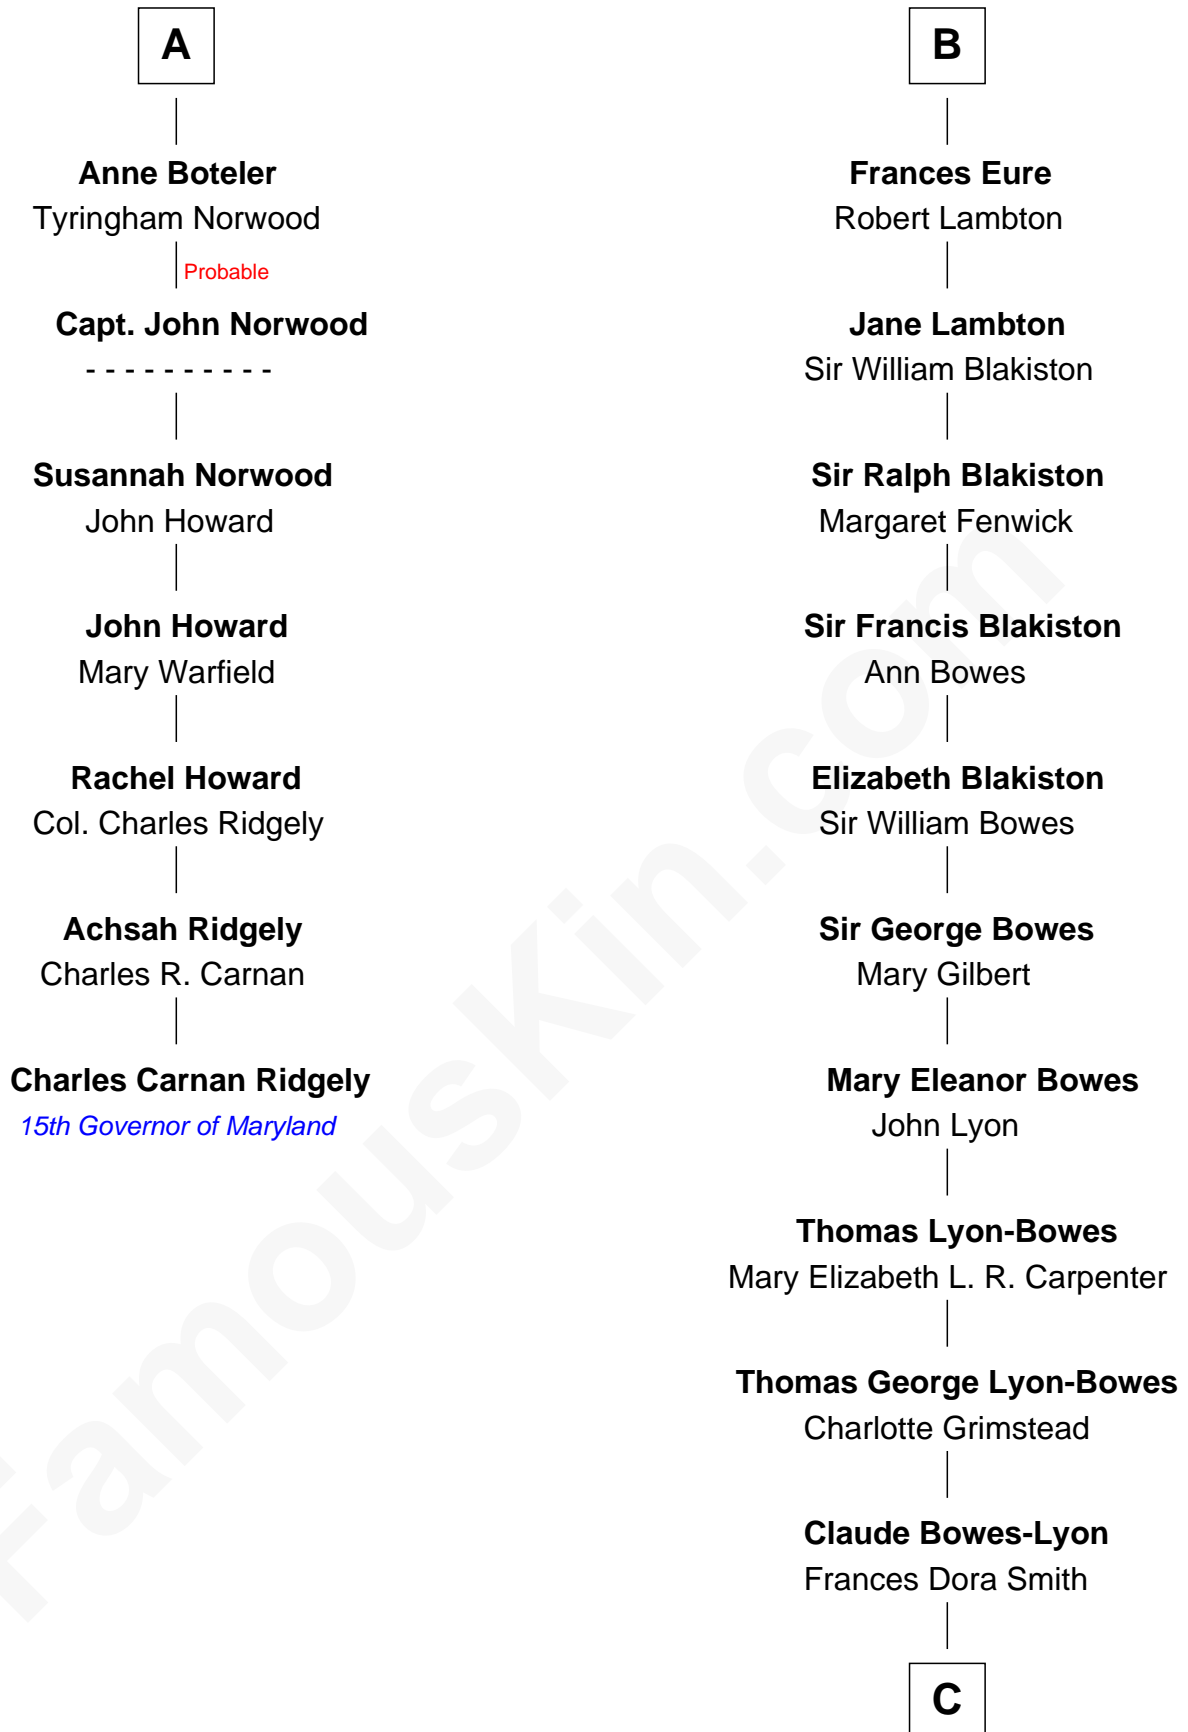

FamousKin.com
Relationship Chart of
Charles Carnan Ridgely
15th Governor of Maryland

13th cousin 6 times removed of
Queen Elizabeth II
Queen of the United Kingdom

Sir Michael de la Pole
 Katherine Wingfield

C

Claude George Bowes-Lyon
Cecilia Nina Cavendish-Bentinck

Elizabeth Bowes-Lyon
George VI, King of the United Kingdom

Queen Elizabeth II
Queen of the United Kingdom