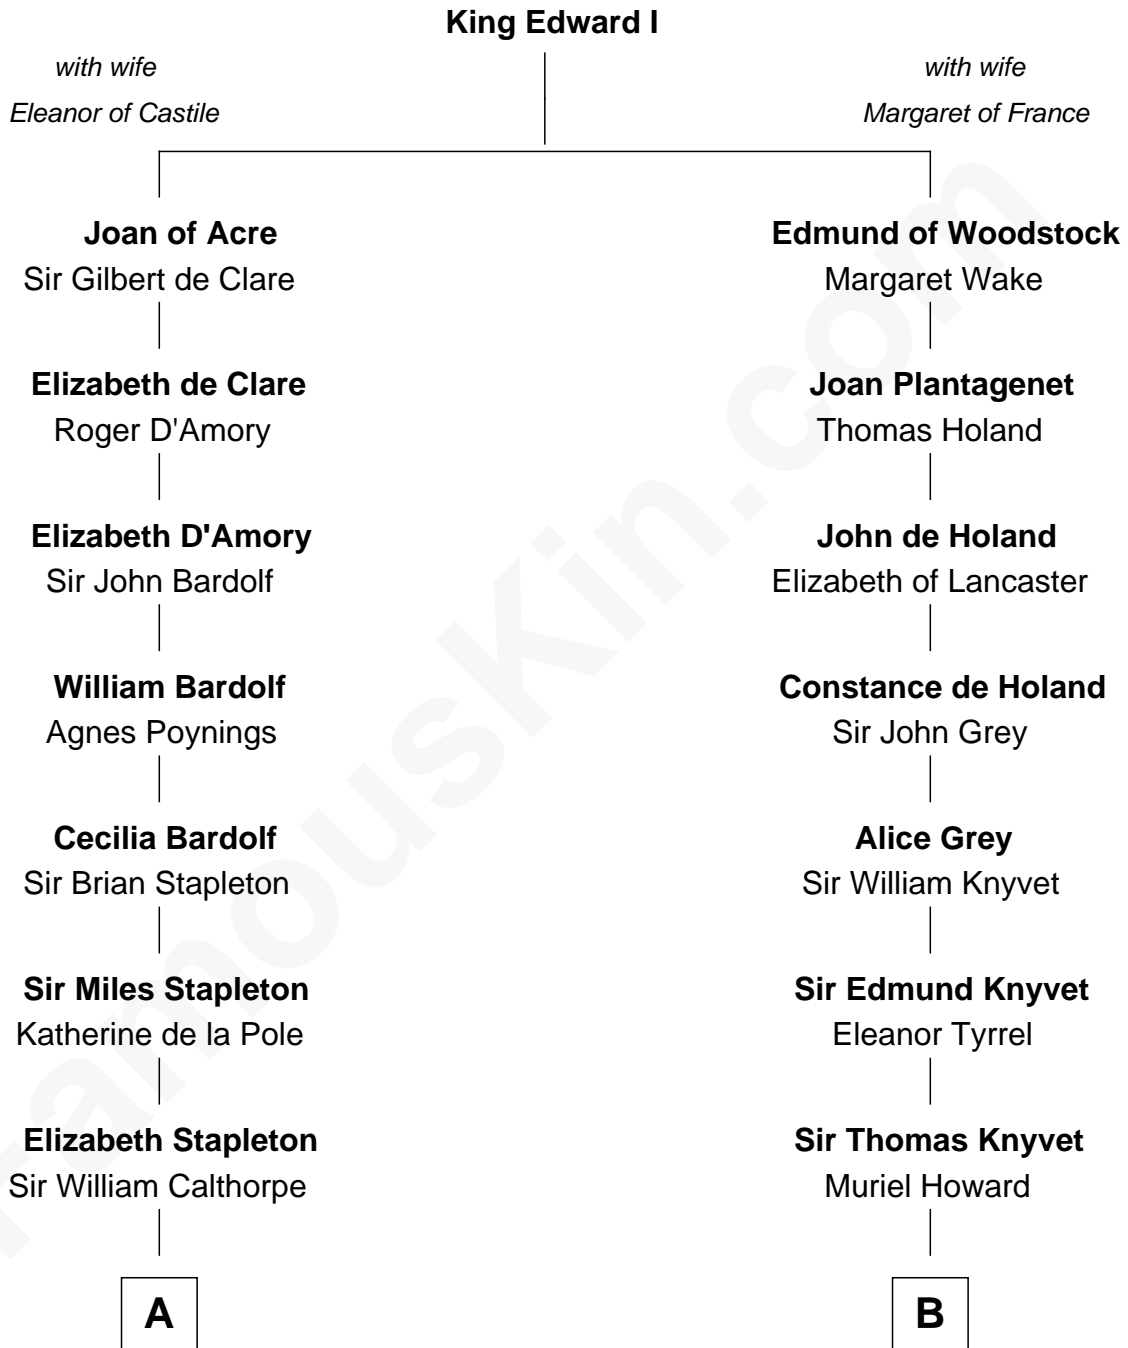

**FamousKin.com**  
**Relationship Chart of**  
**Charles Carnan Ridgely**  
*15th Governor of Maryland*

17th cousin 3 times removed of

**Tilda Swinton**  
*Movie Actress*

C

**Gertrude Clare Fetherstonhaugh**

Cecil George Herbert Alers-Hankey

**Mariora Beatrice Evelyn Rochfort Alers-Hankey**

Alan Henry Campbell Swinton

**Sir John Swinton**

Judith Balfour Killen

**Tilda Swinton**

*Movie Actress*