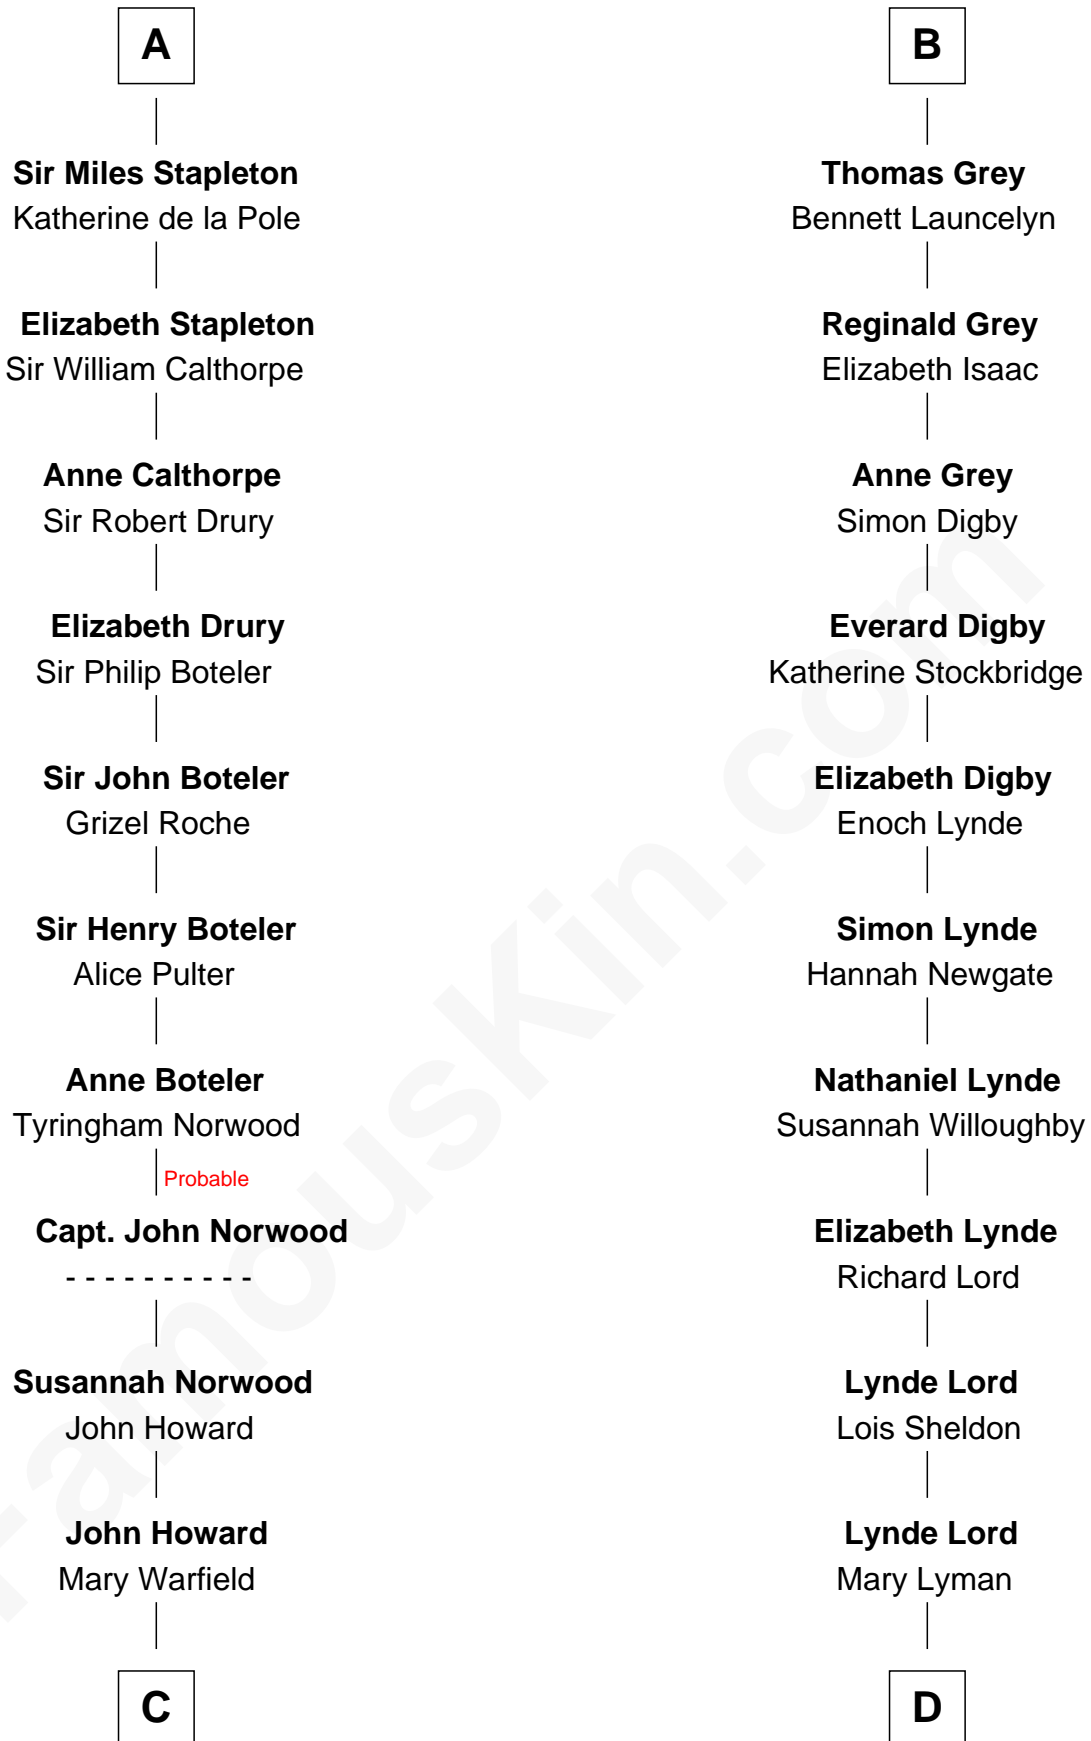

FamousKin.com
Relationship Chart of
Charles Carnan Ridgely
15th Governor of Maryland

19th cousin 1 time removed of

J.P. Morgan, Jr.
American Banker and Philanthropist

C

Rachel Howard
Col. Charles Ridgely

Achsah Ridgely
Charles R. Carnan

Charles Carnan Ridgely
15th Governor of Maryland

D

Mary Sheldon Lord
John Pierpont

Juliet Pierpont
Junius Spencer Morgan

John Pierpont Morgan
Frances Louisa Tracy

J.P. Morgan, Jr.
American Banker and Philanthropist