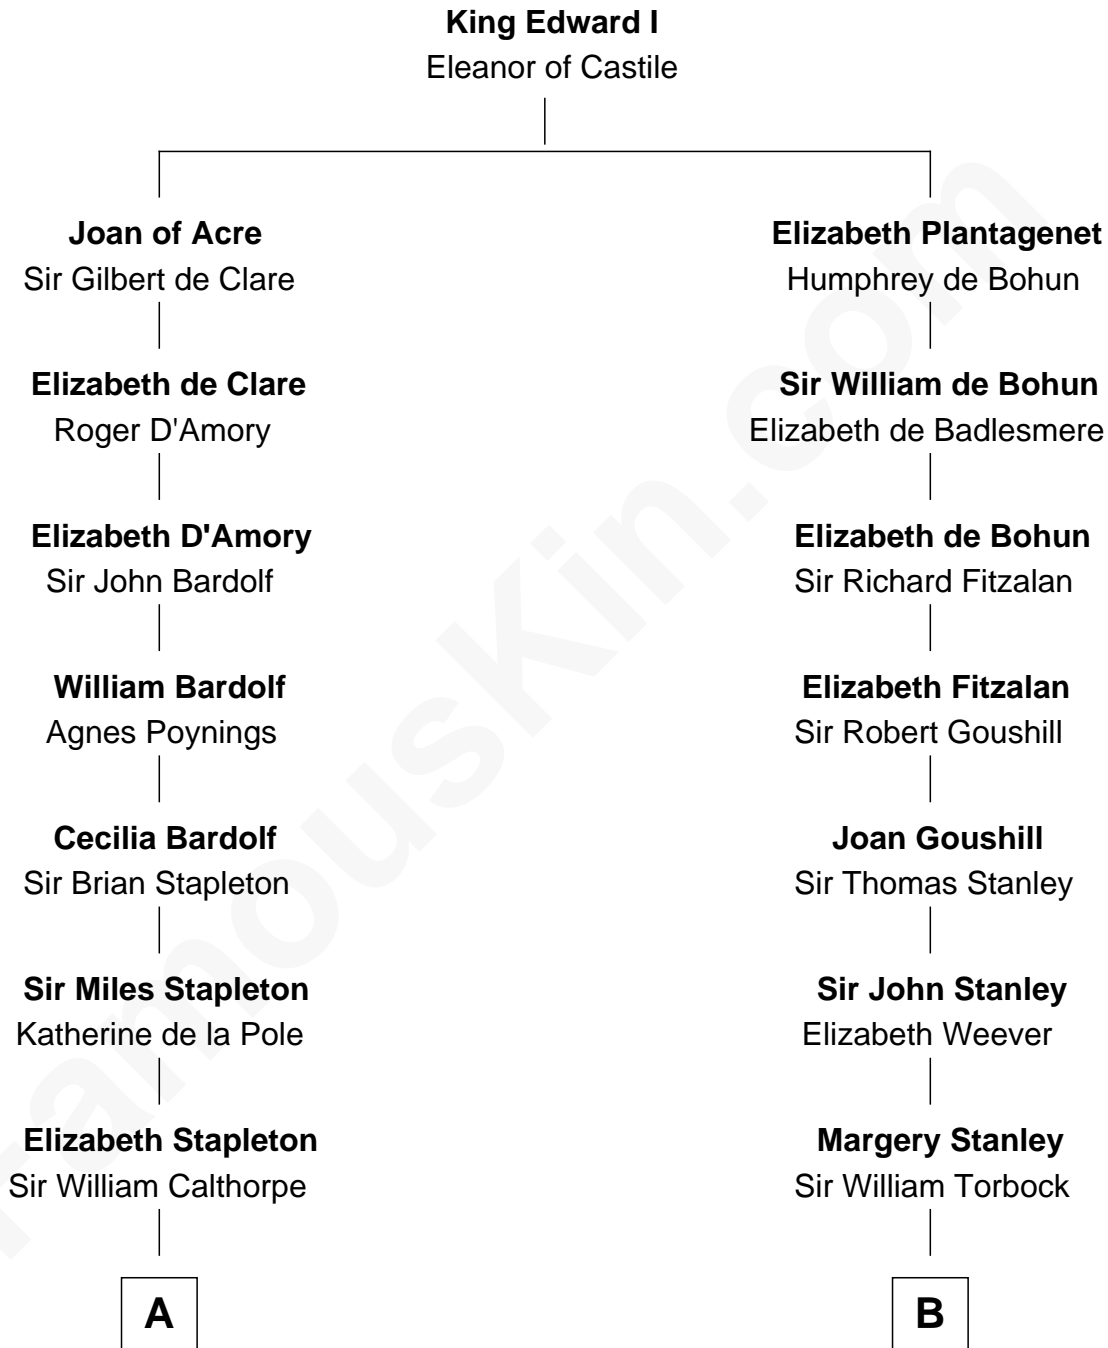

FamousKin.com
Relationship Chart of
Charles Carnan Ridgely
15th Governor of Maryland

17th cousin 1 time removed of
Henry Lloyd
40th Governor of Maryland

C

Daniel Lloyd
Catherine Henry

Henry Lloyd
40th Governor of Maryland

FamousKin.com