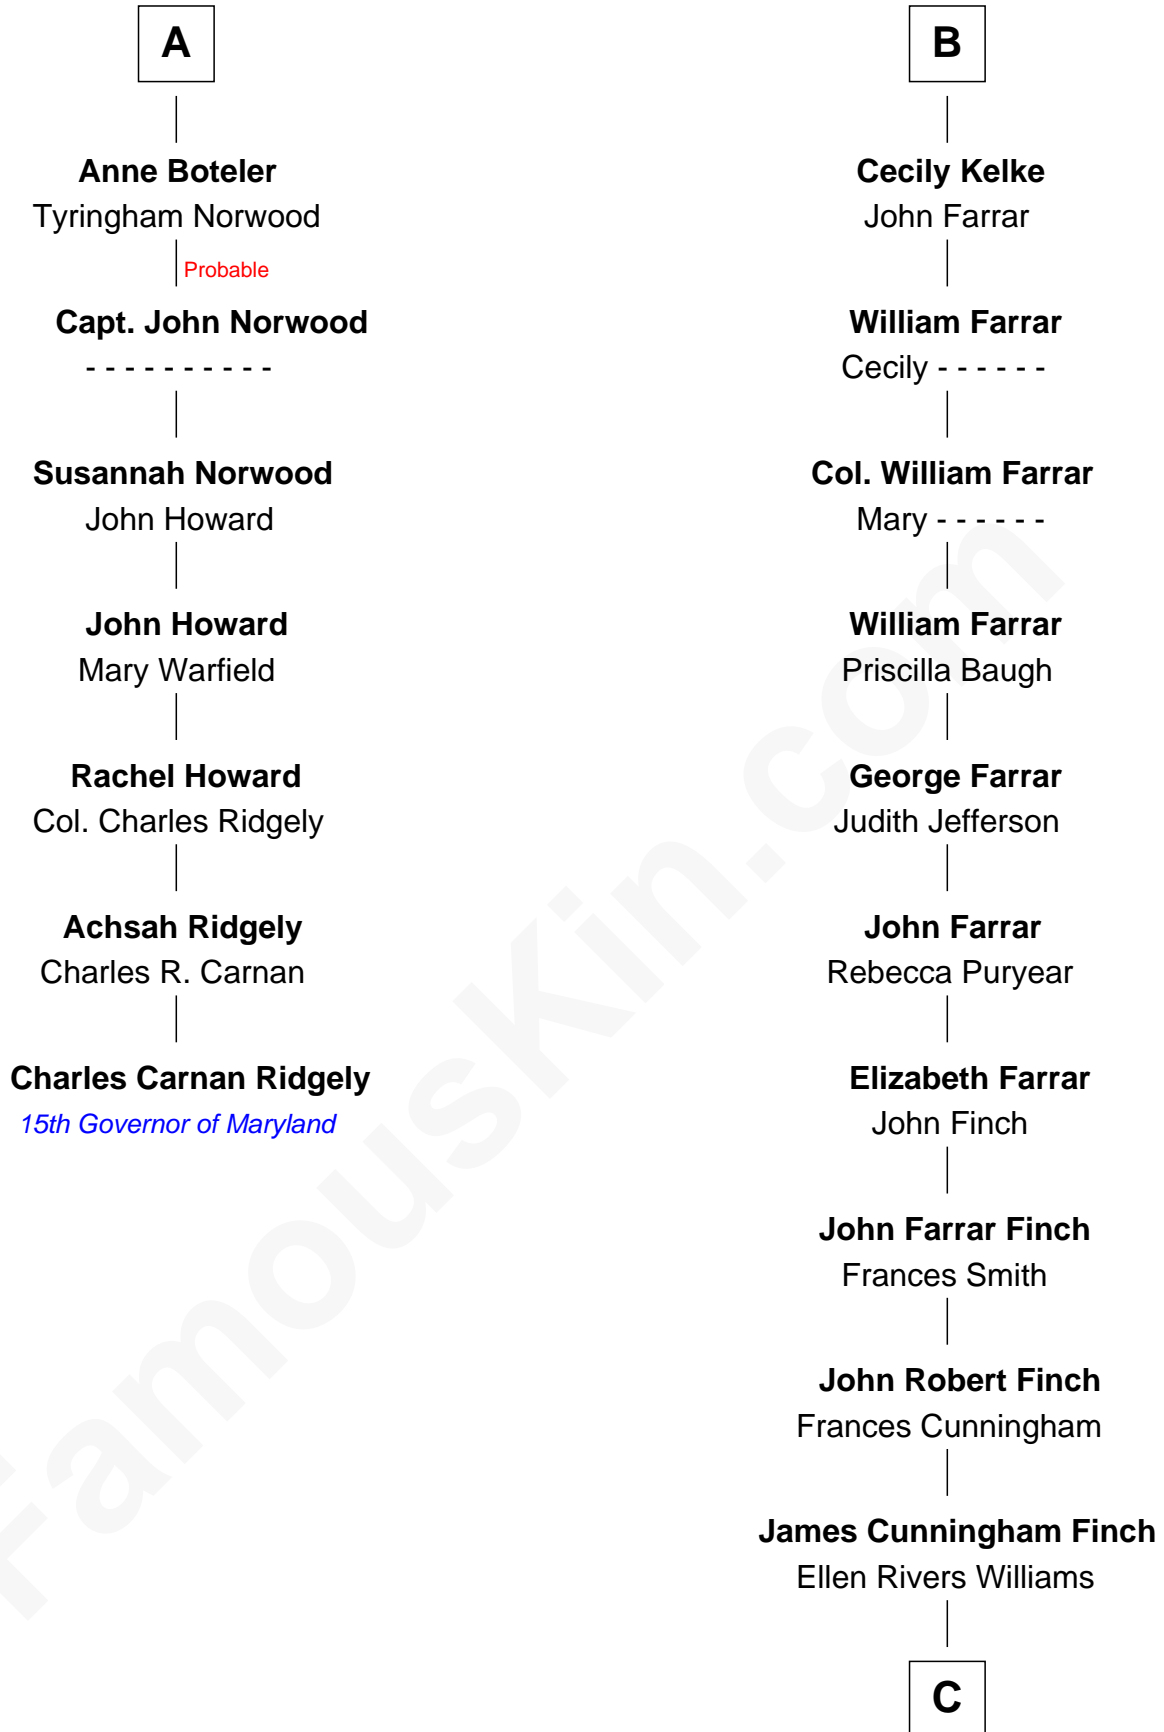

**FamousKin.com**  
**Relationship Chart of**  
**Charles Carnan Ridgely**  
*15th Governor of Maryland*

13th cousin 5 times removed of

**Harper Lee**  
*Author of To Kill a Mockingbird*

C

Frances Cunningham Finch

Amasa Coleman Lee

Harper Lee

*Author of To Kill a Mockingbird*

FamousKin.com