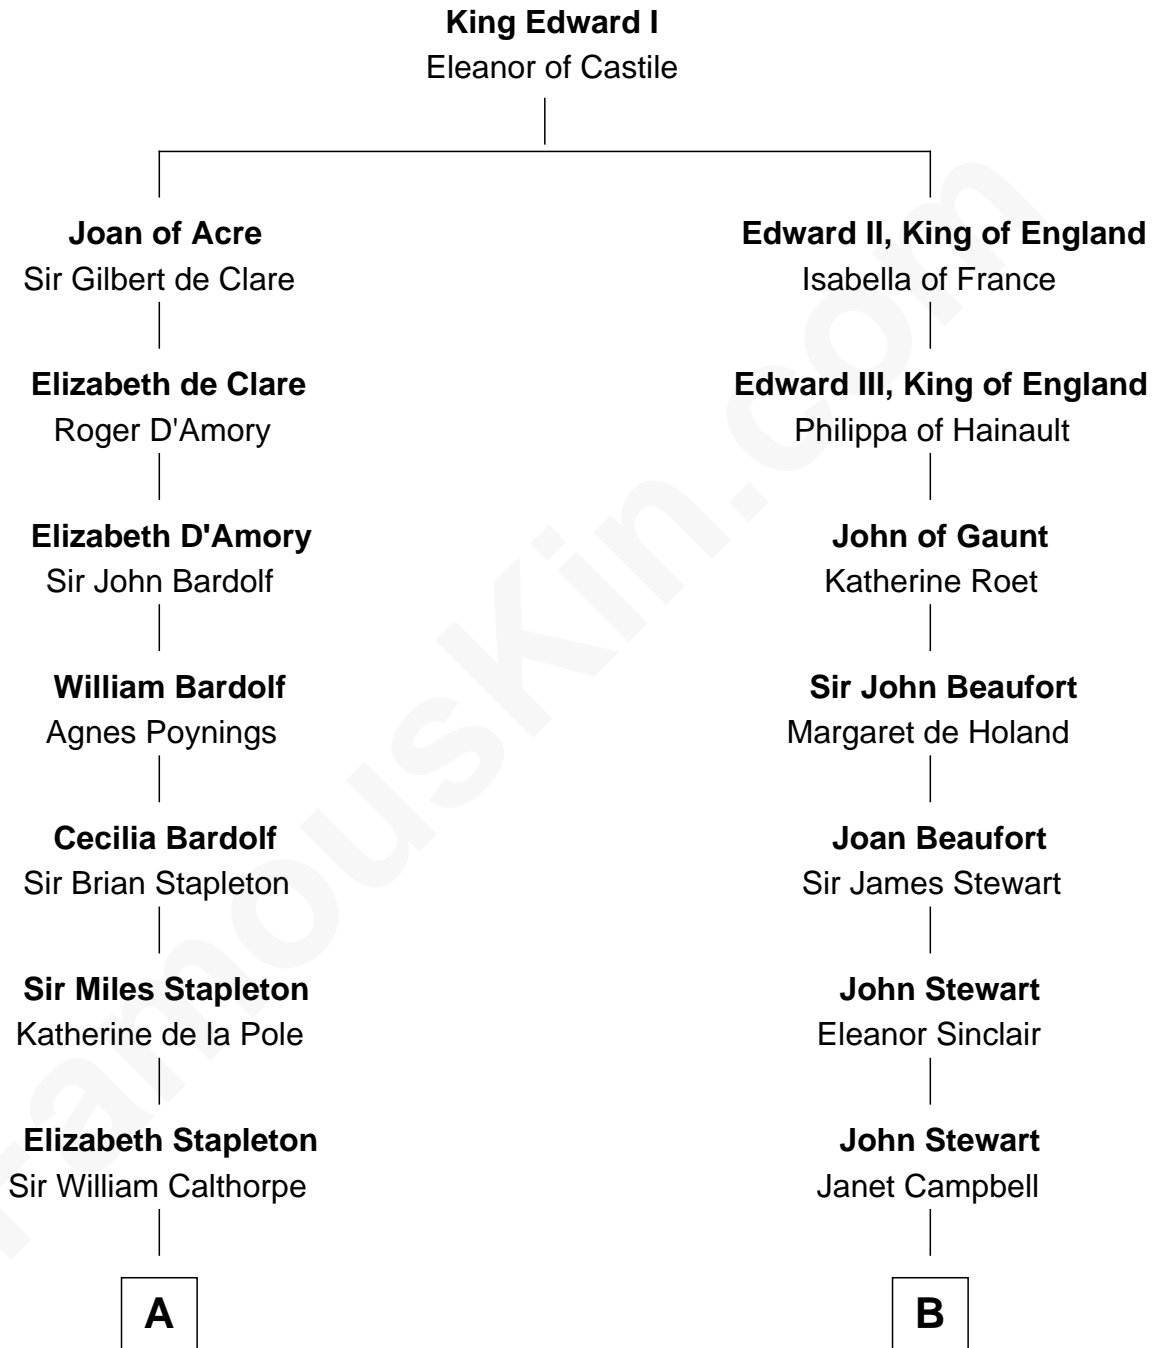

**FamousKin.com**  
**Relationship Chart of**  
**Charles Carnan Ridgely**  
*15th Governor of Maryland*

**17th cousin 2 times removed of**

**Eleanor Roosevelt**  
*First Lady of President Franklin D. Roosevelt*

**C**

**Martha Bulloch**  
Theodore Roosevelt

**Elliott Roosevelt**  
Anna Rebecca Hall

**Eleanor Roosevelt**  
*First Lady of Franklin Roosevelt*

FamousKin.com