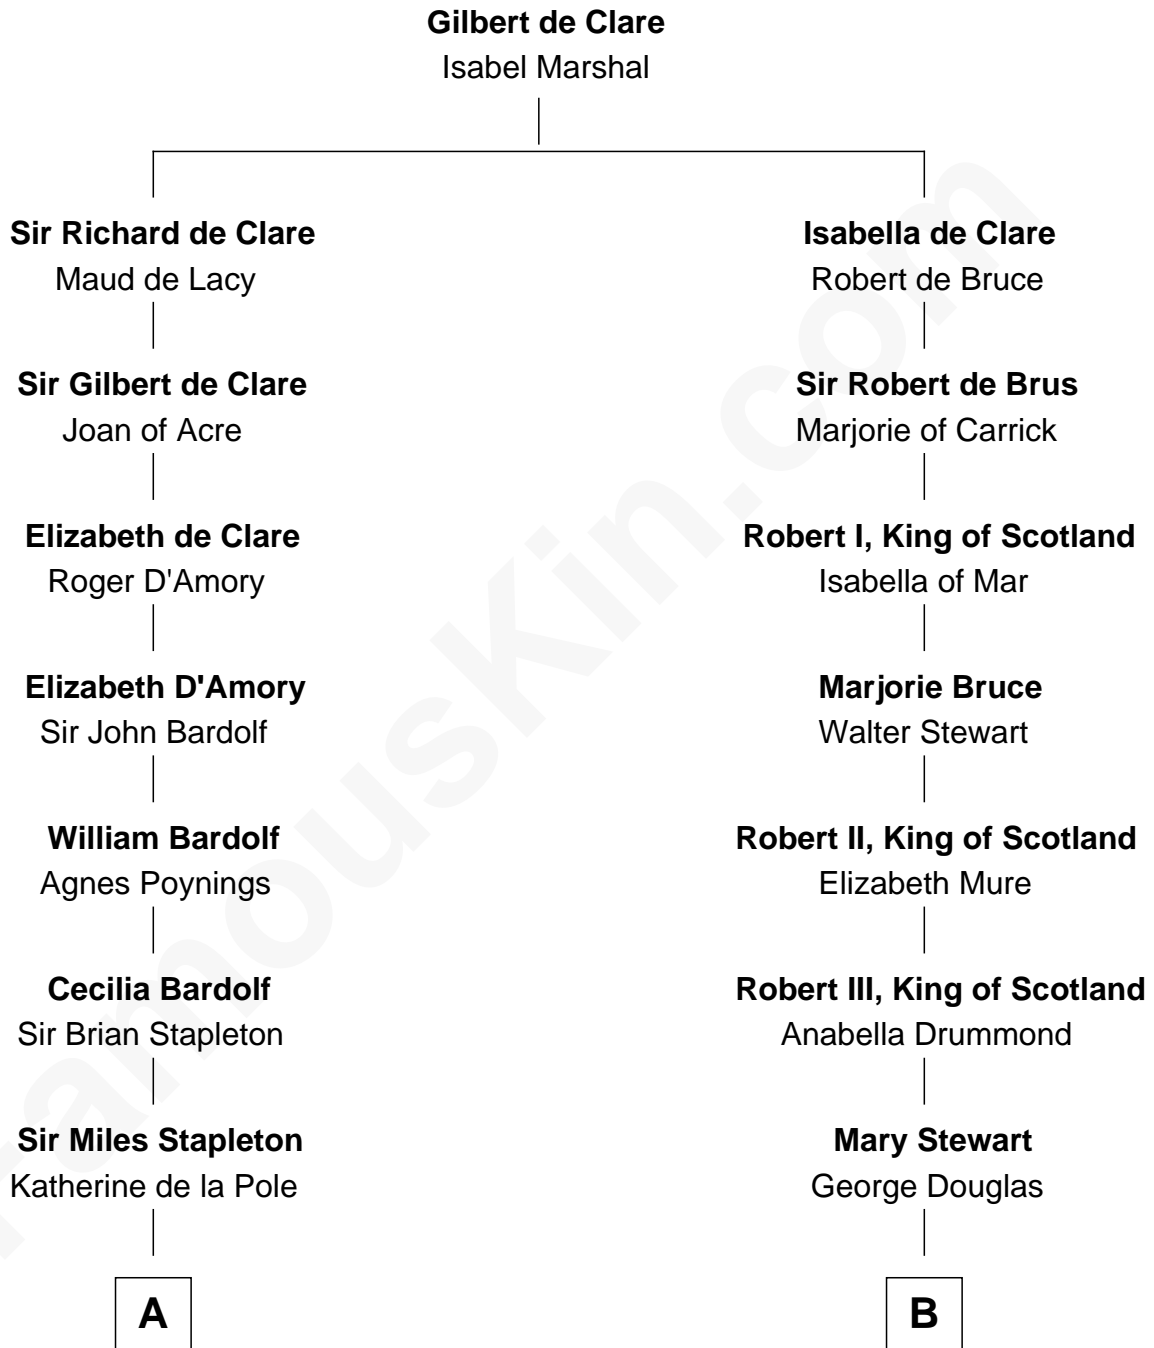

**FamousKin.com**  
**Relationship Chart of**  
**Charles Carnan Ridgely**  
*15th Governor of Maryland*

**18th cousin 3 times removed of**

**Eleanor Roosevelt**  
*First Lady of President Franklin D. Roosevelt*

**C**

**Achsah Ridgely**  
Charles R. Carnan

**Charles Carnan Ridgely**  
*15th Governor of Maryland*

**D**

**Anne Irvine**  
James Bulloch

**James Stephens Bulloch**  
Martha Stewart

**Martha Bulloch**  
Theodore Roosevelt