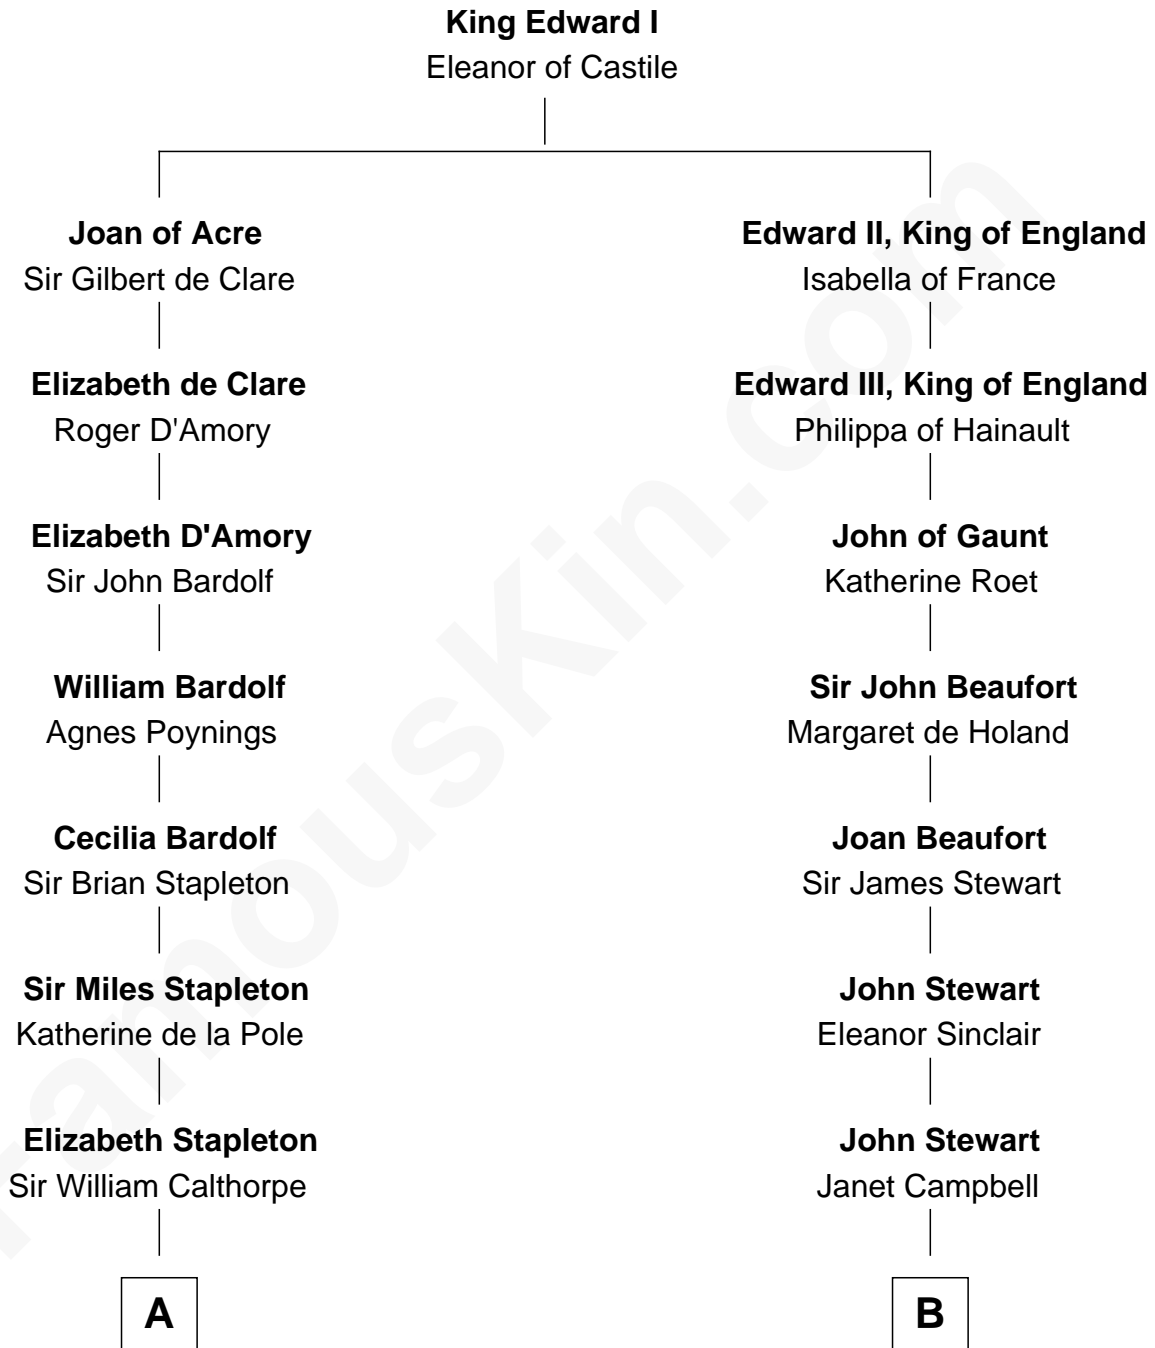

FamousKin.com
Relationship Chart of
Charles Carnan Ridgely
15th Governor of Maryland

17th cousin 1 time removed of
Theodore Roosevelt
26th U.S. President

C

Martha Bulloch
Theodore Roosevelt

Theodore Roosevelt
26th U.S. President

FamousKin.com