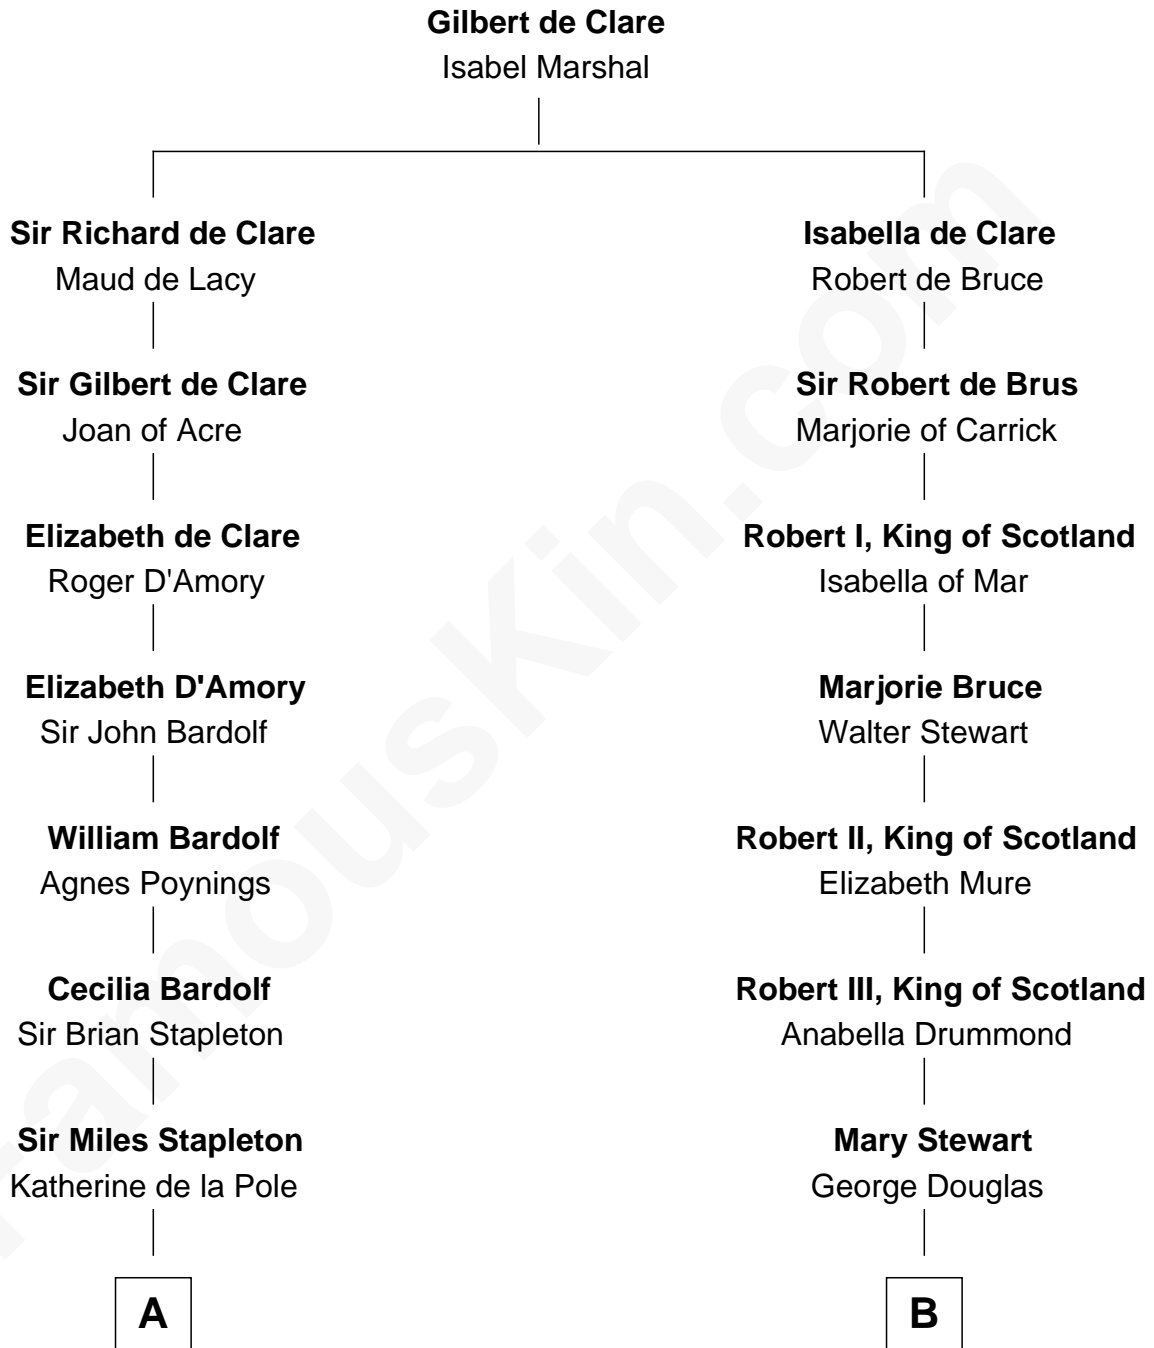

FamousKin.com
Relationship Chart of
Charles Carnan Ridgely
15th Governor of Maryland

18th cousin 2 times removed of
Theodore Roosevelt
26th U.S. President

C

Achsah Ridgely
Charles R. Carnan

Charles Carnan Ridgely
15th Governor of Maryland

D

Anne Irvine
James Bulloch

James Stephens Bulloch
Martha Stewart

Martha Bulloch
Theodore Roosevelt

Theodore Roosevelt
26th U.S. President

FamousKin.com