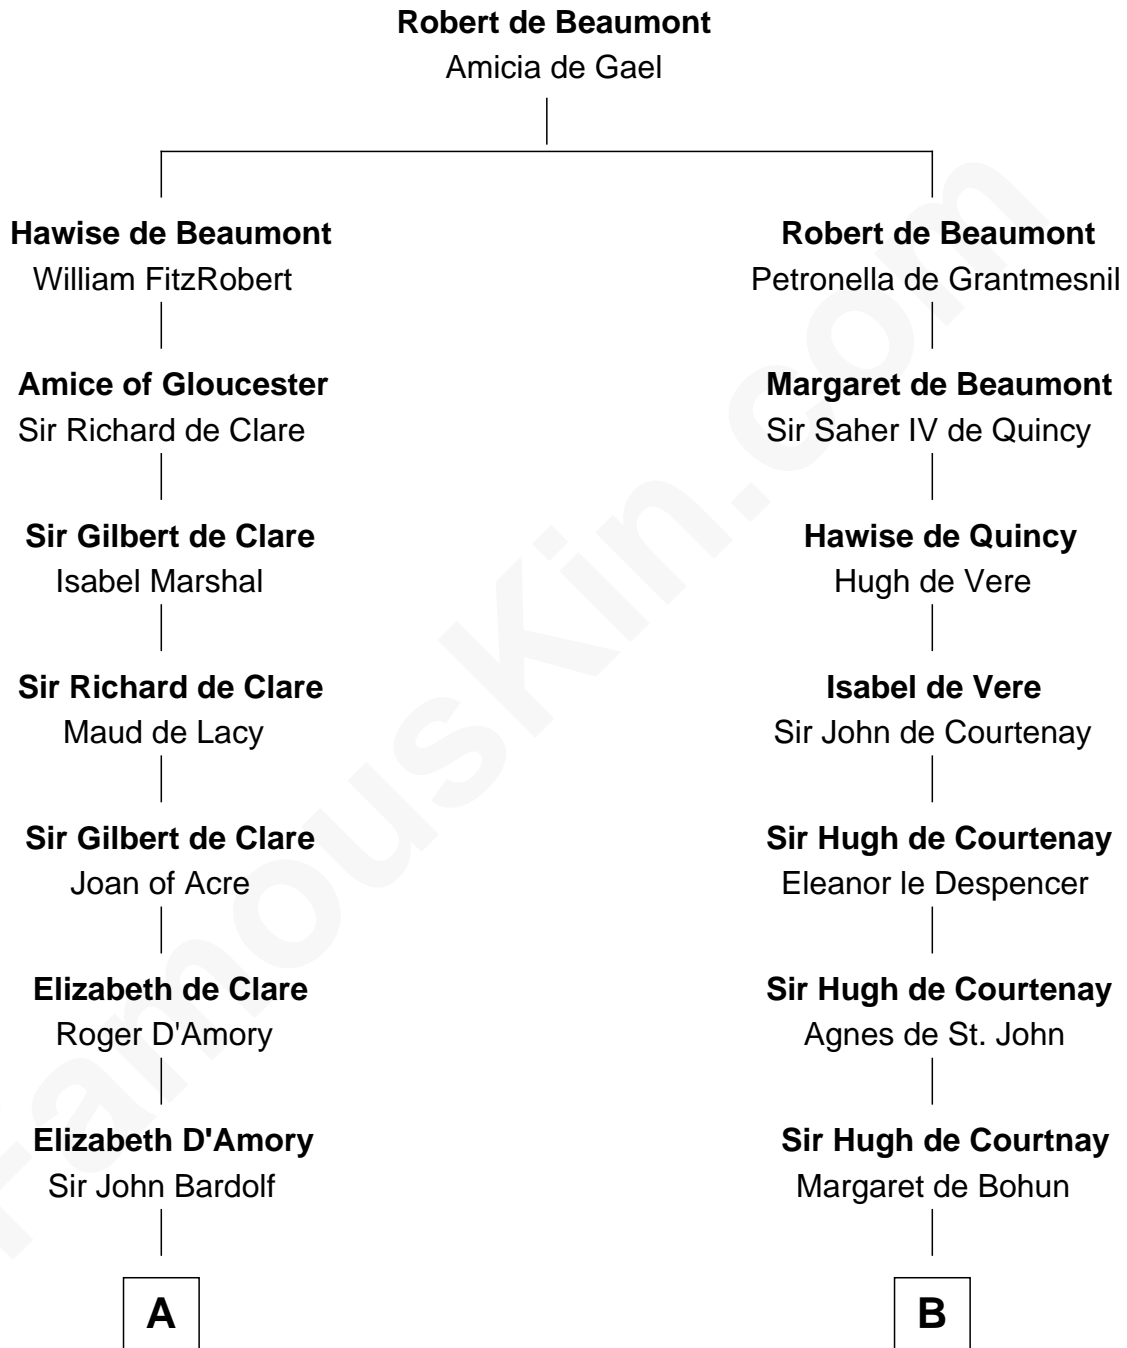

FamousKin.com
Relationship Chart of
Charles Carnan Ridgely
15th Governor of Maryland

19th cousin 2 times removed of

Carter Braxton

Signer of the Declaration of Independence

C

Susannah Norwood

John Howard

John Howard

Mary Warfield

Rachel Howard

Col. Charles Ridgely

Achsah Ridgely

Charles R. Carnan

Charles Carnan Ridgely

15th Governor of Maryland

D

Col. Robert Carter

Elizabeth Landon

Mary Carter

George Braxton

Carter Braxton

Signer of Declaration of Independence

FamousKin.com