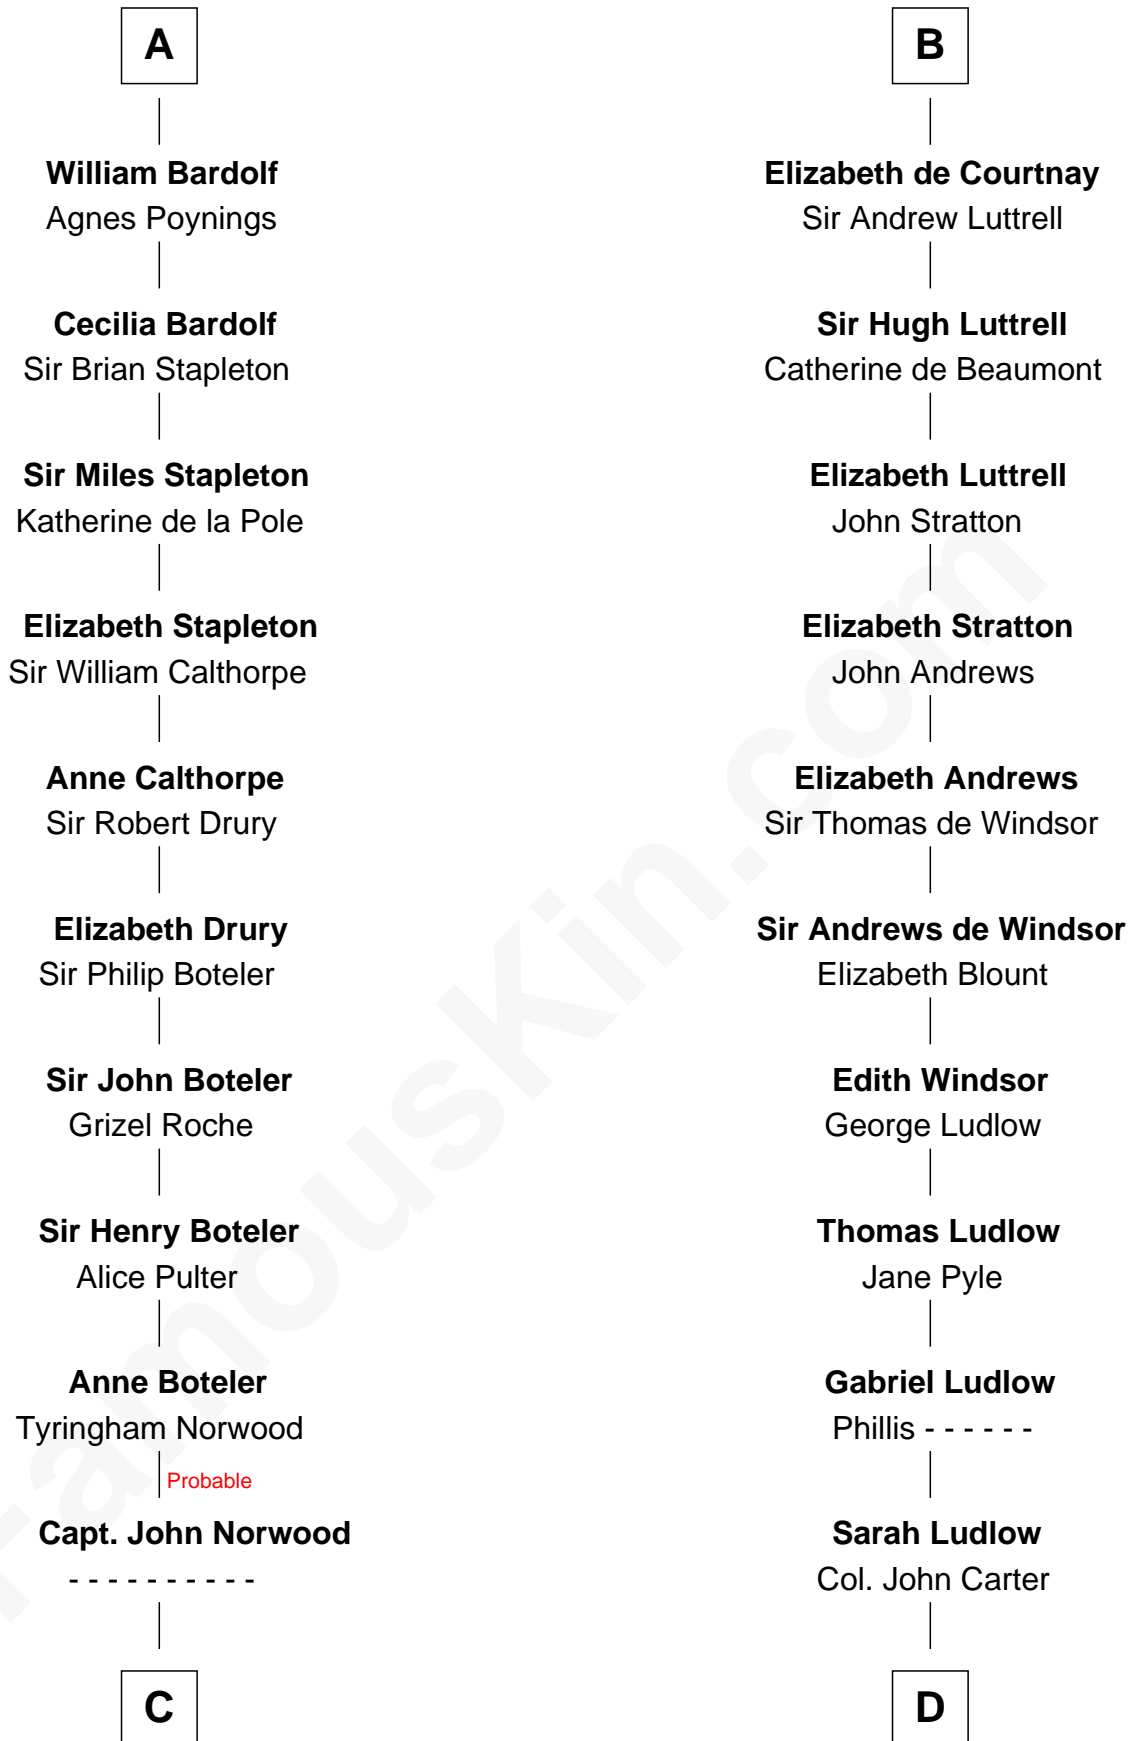

FamousKin.com
Relationship Chart of
Charles Carnan Ridgely
15th Governor of Maryland

19th cousin 2 times removed of

Carter Braxton

Signer of the Declaration of Independence

C

Susannah Norwood

John Howard

John Howard

Mary Warfield

Rachel Howard

Col. Charles Ridgely

Achsah Ridgely

Charles R. Carnan

Charles Carnan Ridgely

15th Governor of Maryland

D

Col. Robert Carter

Elizabeth Landon

Mary Carter

George Braxton

Carter Braxton

Signer of Declaration of Independence

FamousKin.com