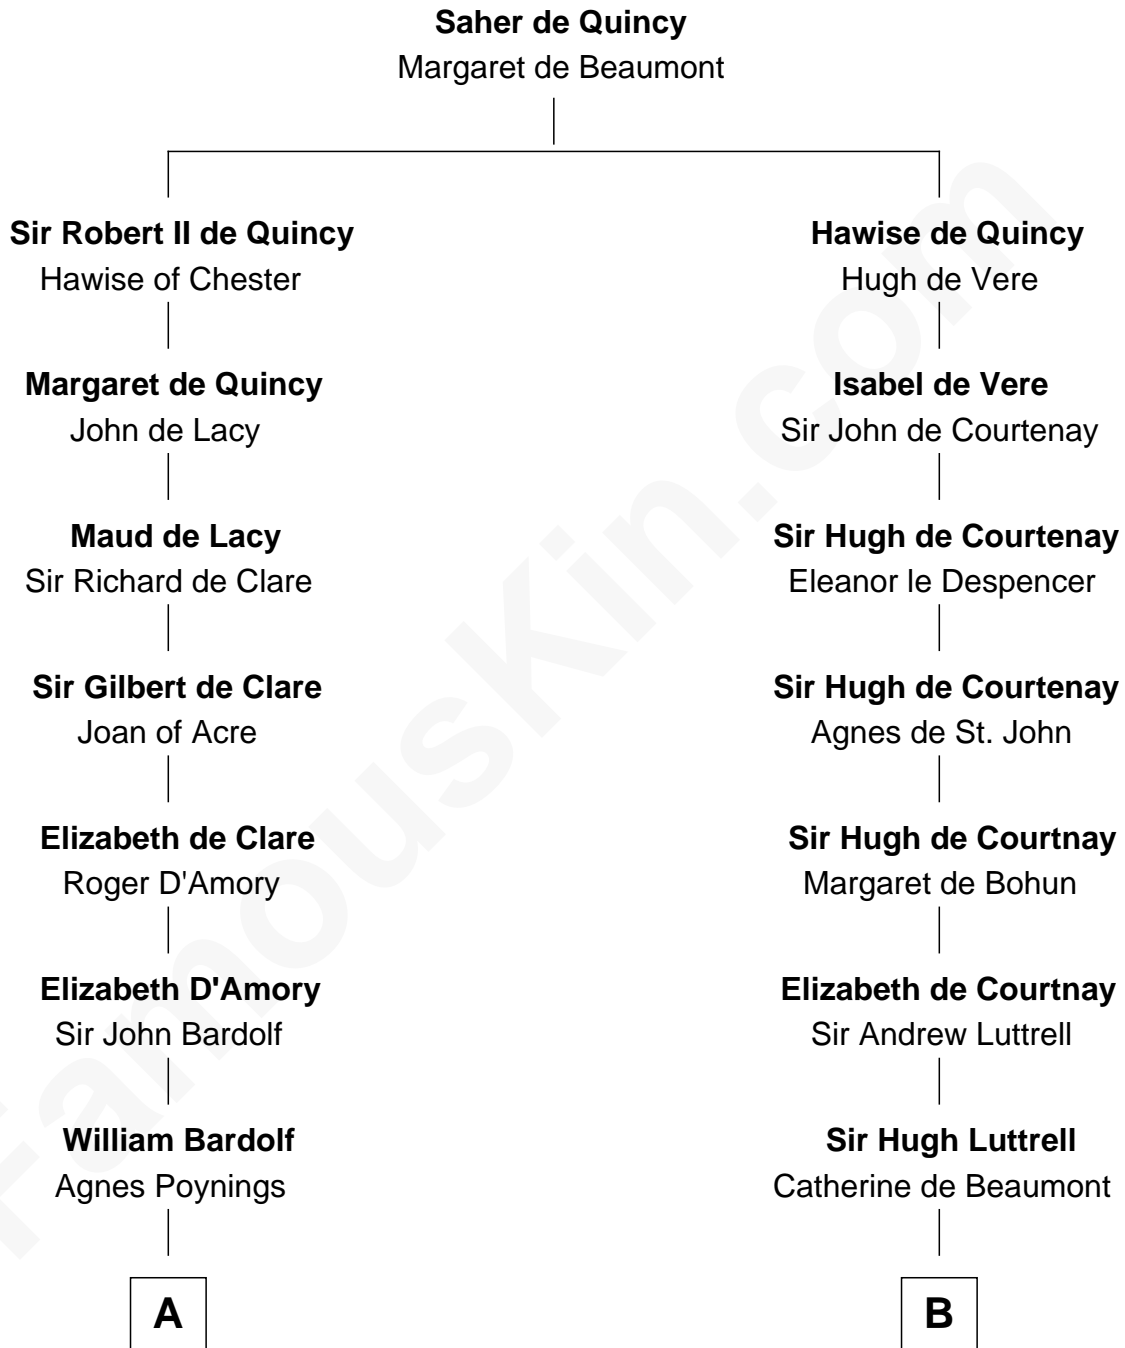

**FamousKin.com**  
**Relationship Chart of**  
**Charles Carnan Ridgely**  
*15th Governor of Maryland*

**17th cousin 3 times removed of**

**Carter Braxton**

*Signer of the Declaration of Independence*

**C**

—  
**John Howard**

Mary Warfield

—  
**Rachel Howard**

Col. Charles Ridgely

—  
**Achsah Ridgely**

Charles R. Carnan

—  
**Charles Carnan Ridgely**

*15th Governor of Maryland*