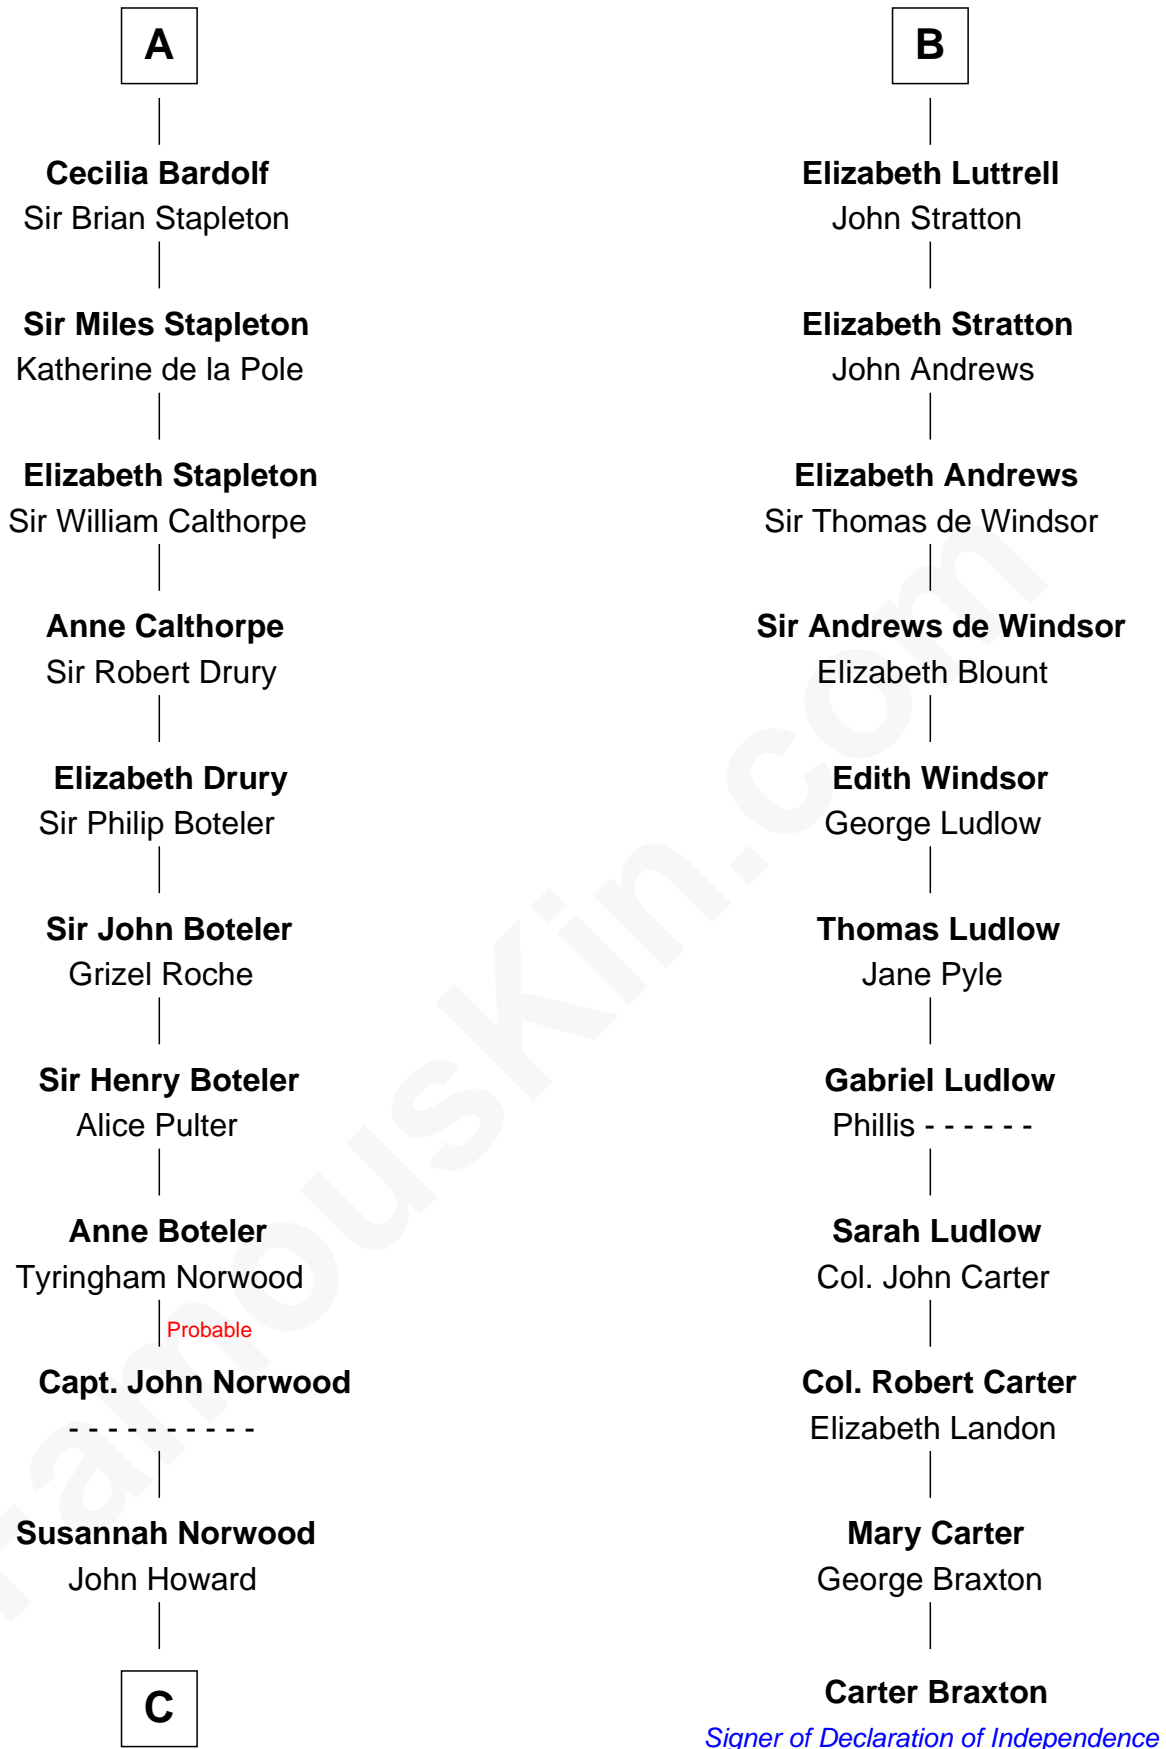

**FamousKin.com**  
**Relationship Chart of**  
**Charles Carnan Ridgely**  
*15th Governor of Maryland*

**17th cousin 3 times removed of**

**Carter Braxton**

*Signer of the Declaration of Independence*

**C**

—  
**John Howard**

Mary Warfield

—  
**Rachel Howard**

Col. Charles Ridgely

—  
**Achsah Ridgely**

Charles R. Carnan

—  
**Charles Carnan Ridgely**

*15th Governor of Maryland*