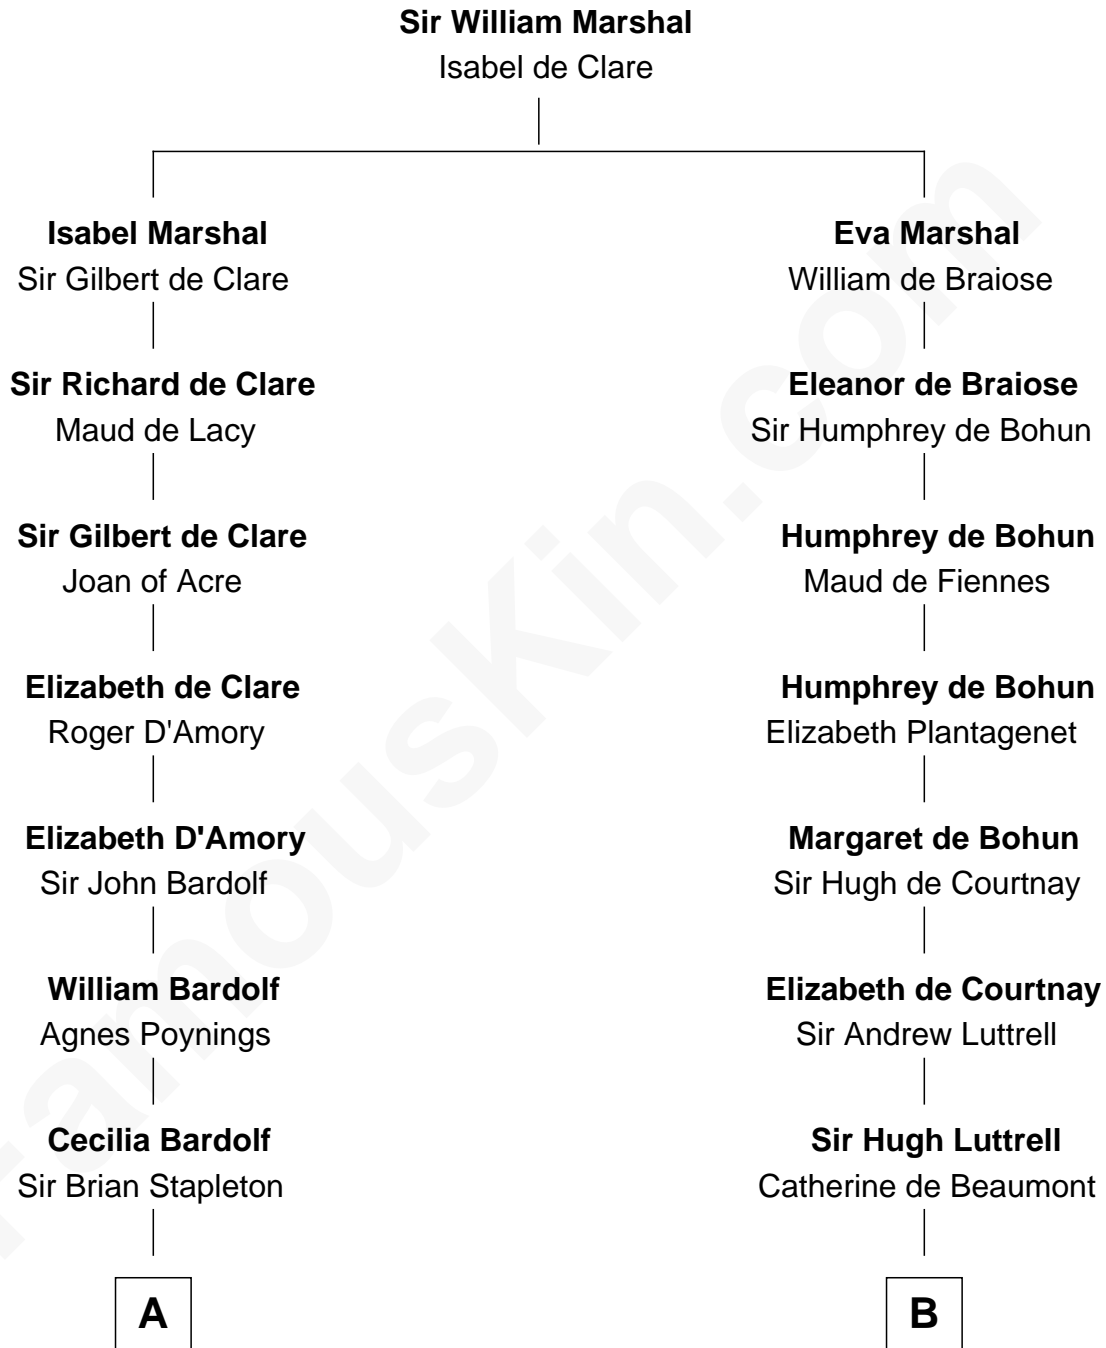

FamousKin.com
Relationship Chart of
Charles Carnan Ridgely
15th Governor of Maryland

17th cousin 2 times removed of

Carter Braxton

Signer of the Declaration of Independence

C

—
Rachel Howard
Col. Charles Ridgely

—
Achsah Ridgely
Charles R. Carnan

—
Charles Carnan Ridgely
15th Governor of Maryland

FamousKin.com