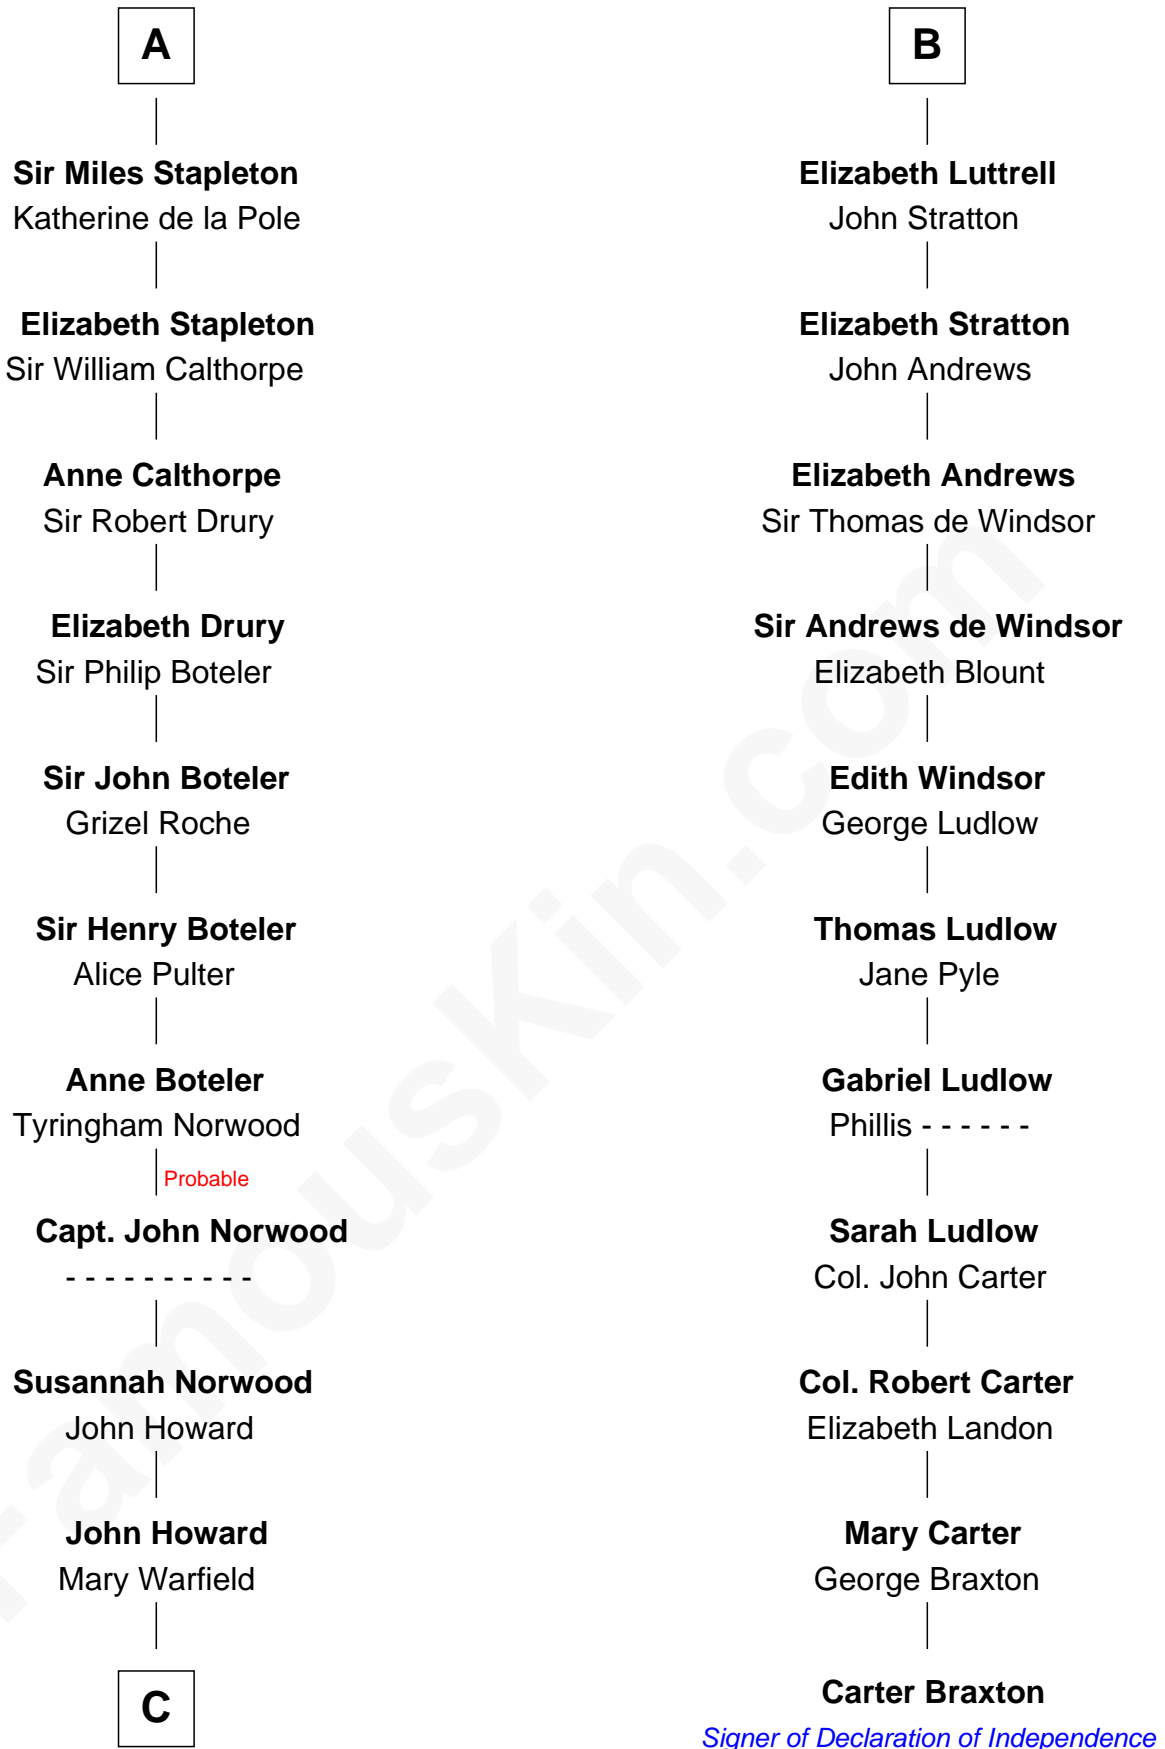

FamousKin.com
Relationship Chart of
Charles Carnan Ridgely
15th Governor of Maryland

17th cousin 2 times removed of

Carter Braxton

Signer of the Declaration of Independence

C

—
Rachel Howard
Col. Charles Ridgely

—
Achsah Ridgely
Charles R. Carnan

—
Charles Carnan Ridgely
15th Governor of Maryland

FamousKin.com