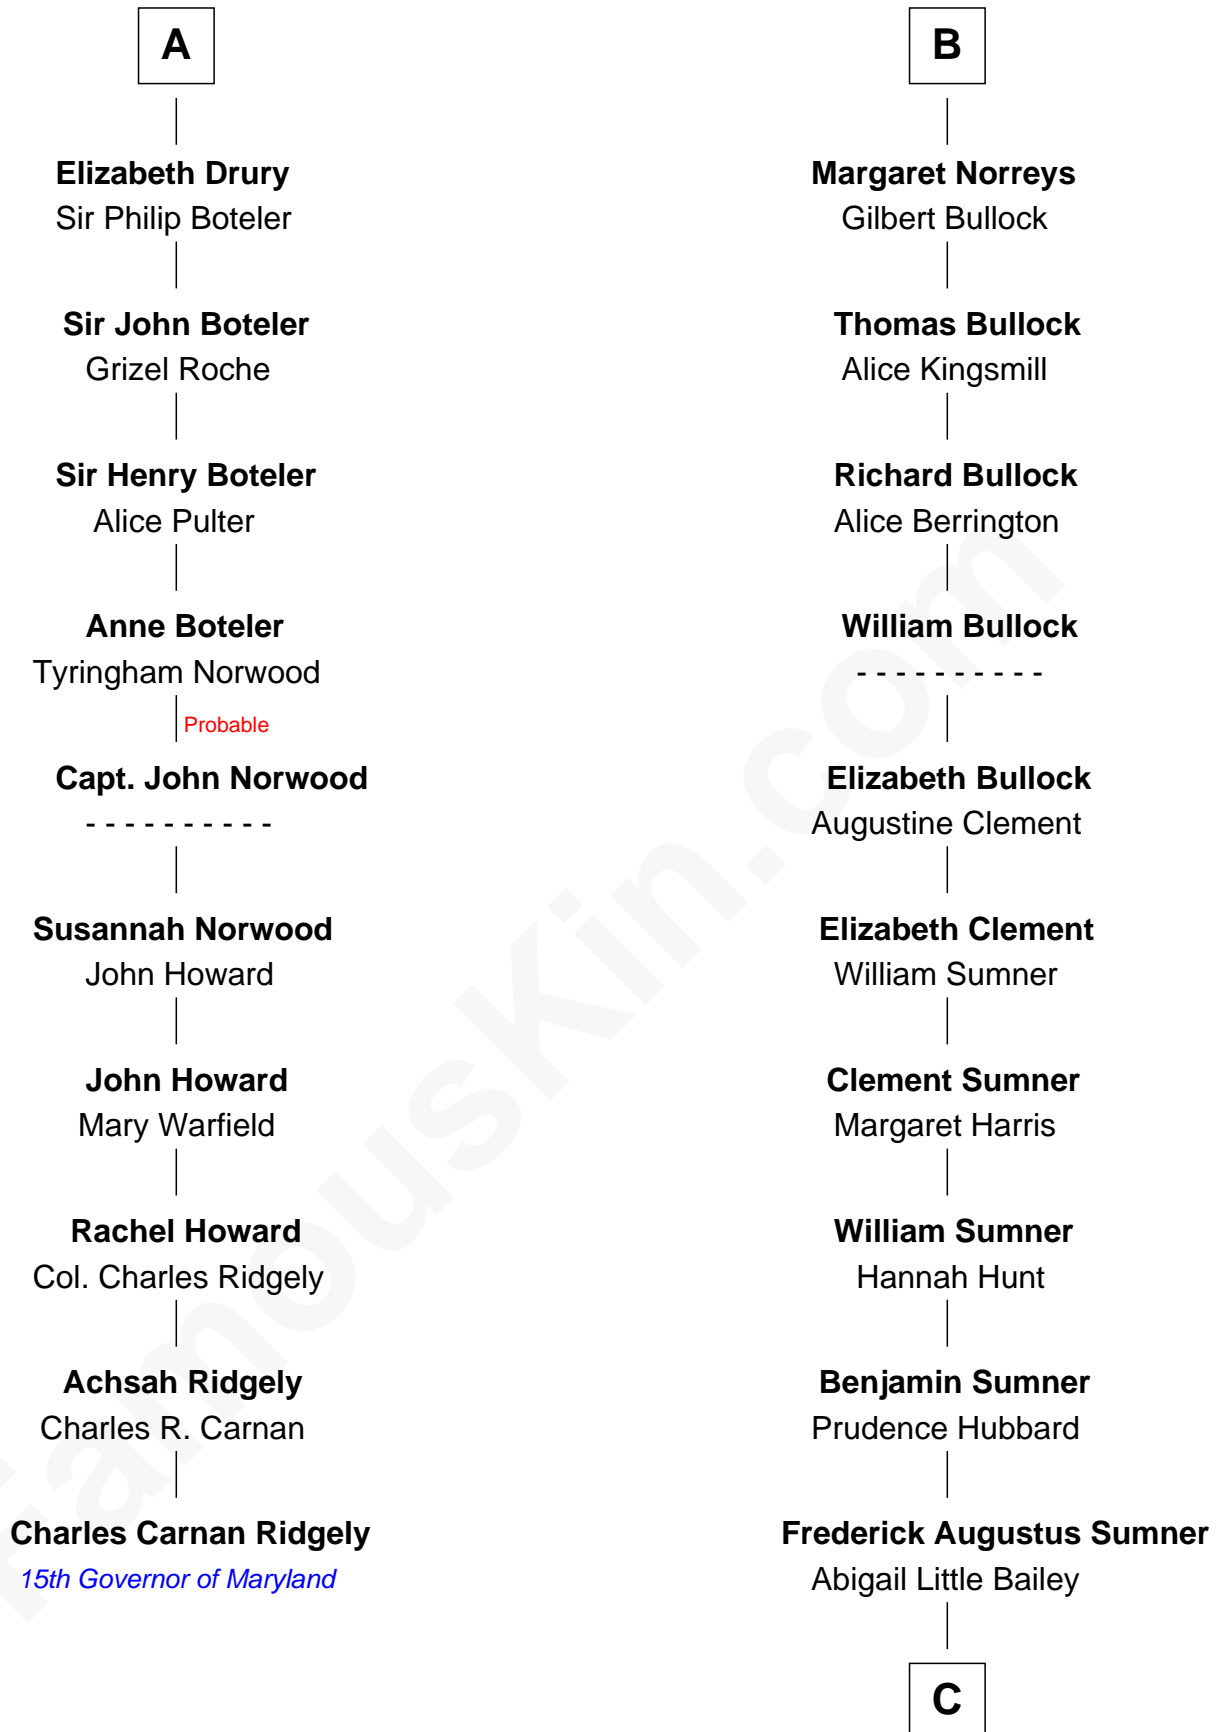

FamousKin.com
Relationship Chart of
Charles Carnan Ridgely
15th Governor of Maryland

16th cousin 5 times removed of
Bill Weld
68th Governor of Massachusetts

C

Sarah Sumner

Thomas Swan Weld

Dr. Francis Minot Weld

Fanny Elizabeth Bartholomew

Francis Minot Weld

Margaret Low White

David Weld

Mary Blake Nichols

Bill Weld

68th Governor of Massachusetts