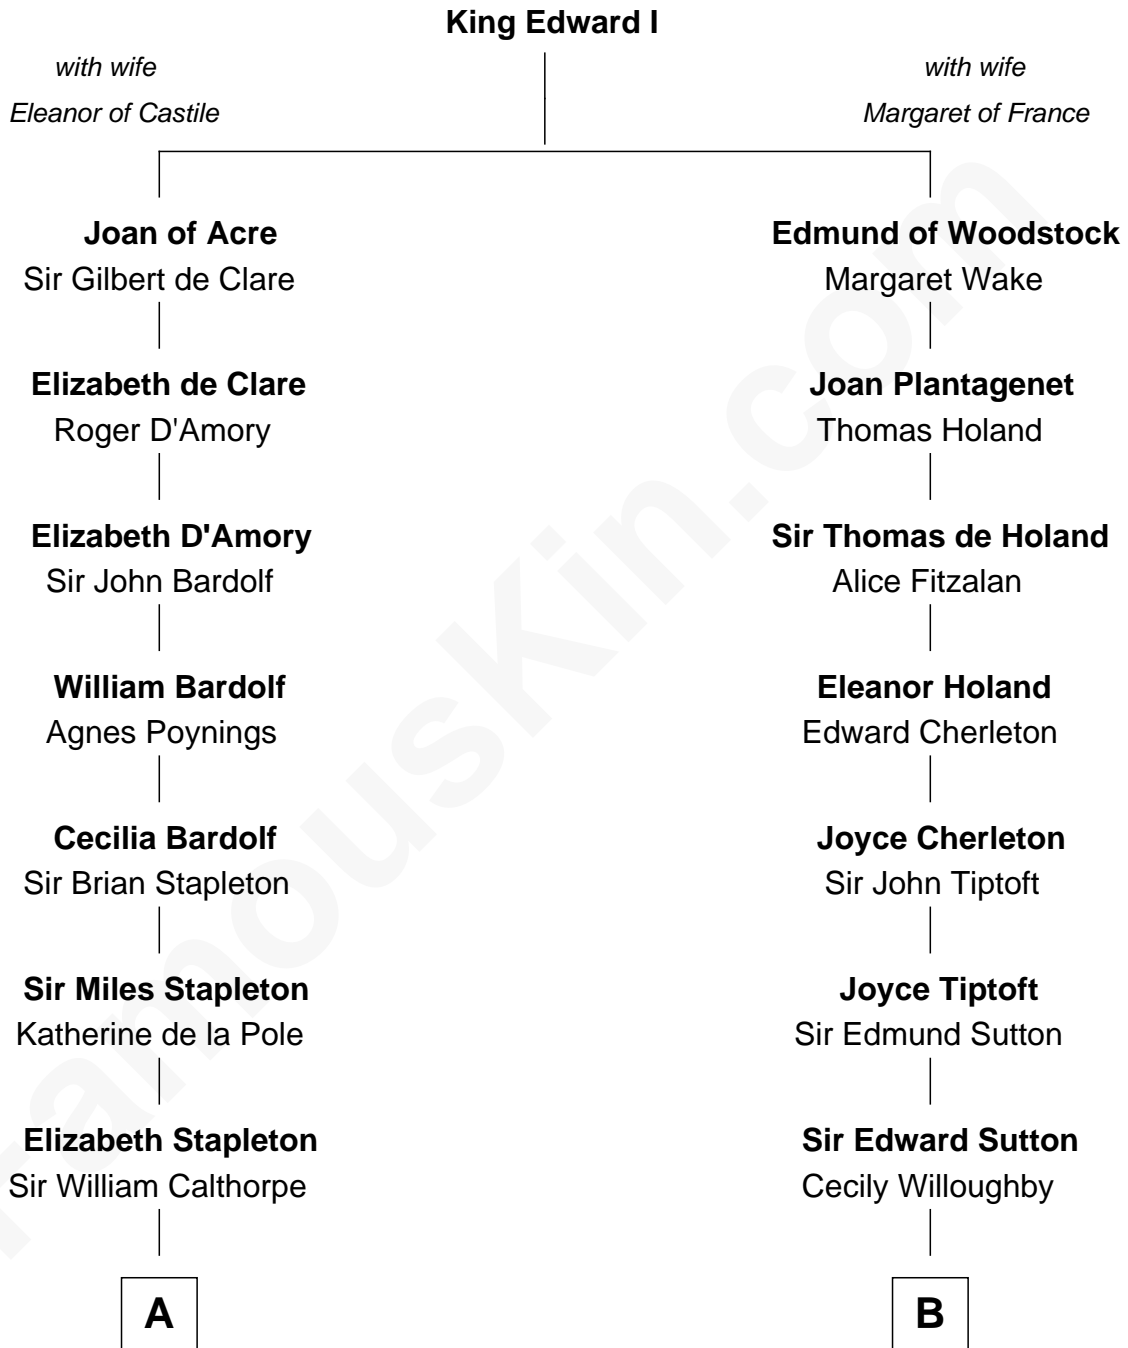

FamousKin.com
Relationship Chart of
Charles Carnan Ridgely
15th Governor of Maryland

17th cousin 1 time removed of

Seth Low

Mayor of New York City President of Columbia University

C

Abiel Abbot Low

Ellen Almira Dow

Seth Low

Mayor of New York City President of Columbia University

FamousKin.com