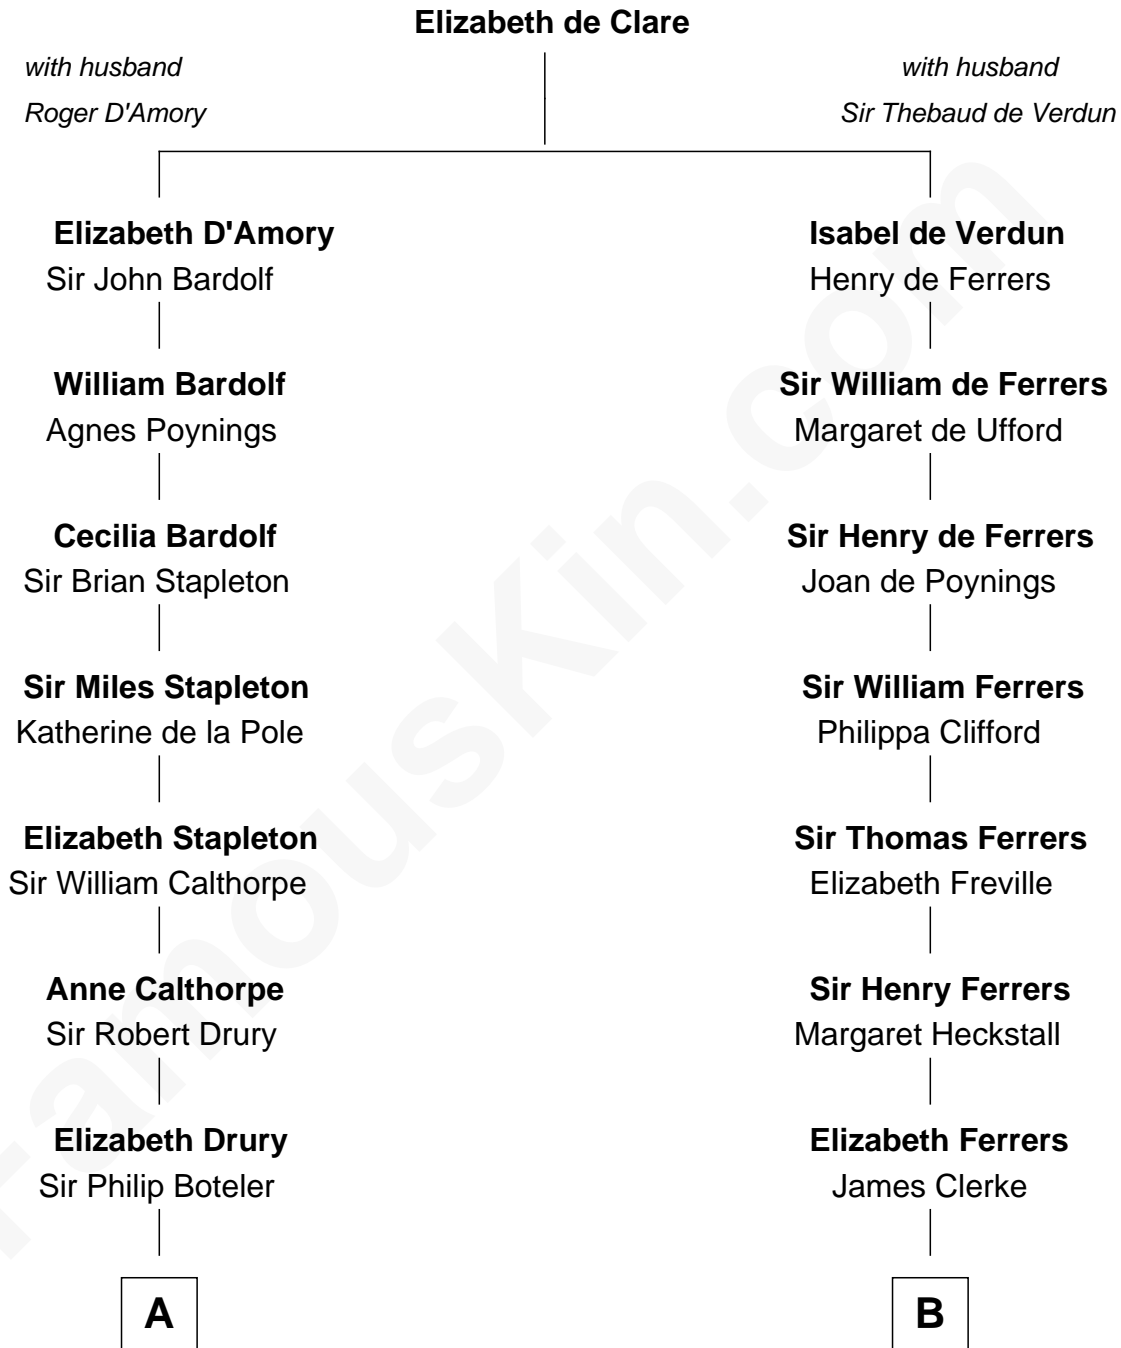

FamousKin.com
Relationship Chart of
Charles Carnan Ridgely
15th Governor of Maryland

15th cousin 6 times removed of

Tuesday Weld
TV and Movie Actress

C

—
Alfred Rodman

Anna Lothrop Motley

—
Eloise Rodman

Stephen Minot Weld

—
Edward Motley Weld

Sarah Lothrop King

—
Lothrop Motley Weld

Yosene Balfour Ker

—
Tuesday Weld

TV and Movie Actress