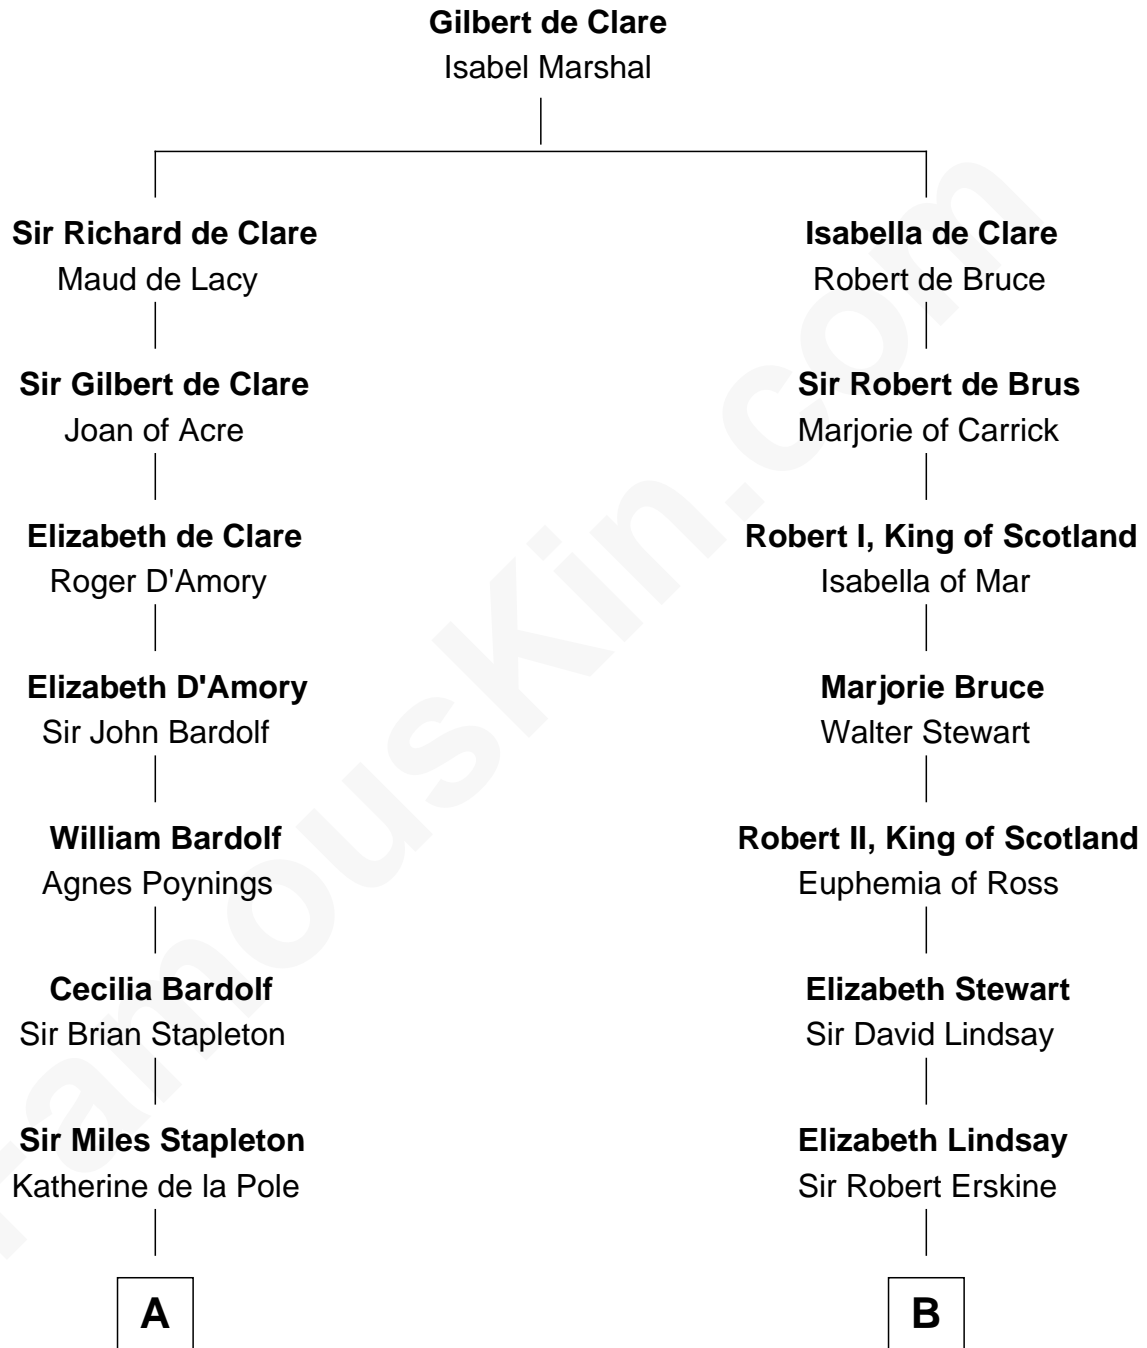

FamousKin.com
Relationship Chart of
Charles Carnan Ridgely
15th Governor of Maryland

16th cousin 2 times removed of

Philip Livingston
Signer of the Declaration of Independence

C

Achsah Ridgely
Charles R. Carnan

Charles Carnan Ridgely
15th Governor of Maryland

FamousKin.com