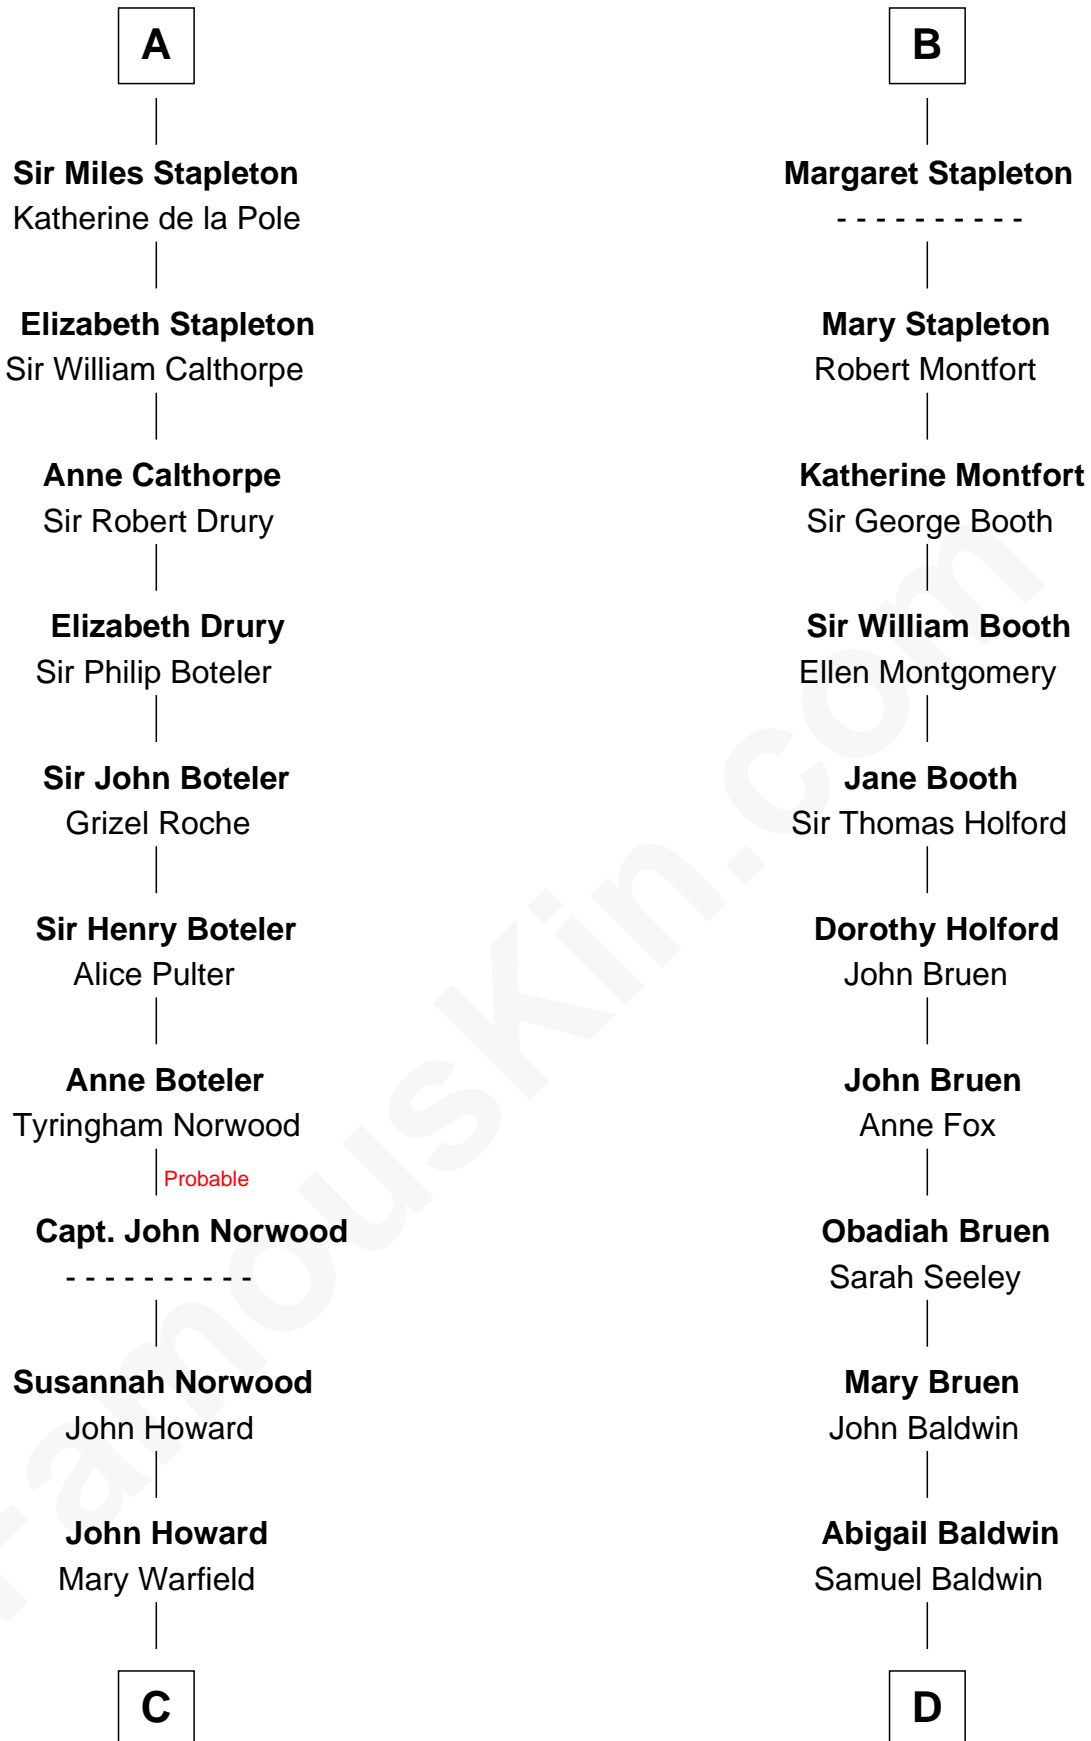

FamousKin.com
Relationship Chart of
Charles Carnan Ridgely
15th Governor of Maryland

19th cousin of
Abraham Baldwin
Signer of the U.S. Constitution

C

Rachel Howard
Col. Charles Ridgely

Achsah Ridgely
Charles R. Carnan

Charles Carnan Ridgely
15th Governor of Maryland

D

Timothy Baldwin
Bathsheba Stone

Michael Baldwin
Lucy Dudley

Abraham Baldwin
Signer of the U.S. Constitution

FamousKin.com