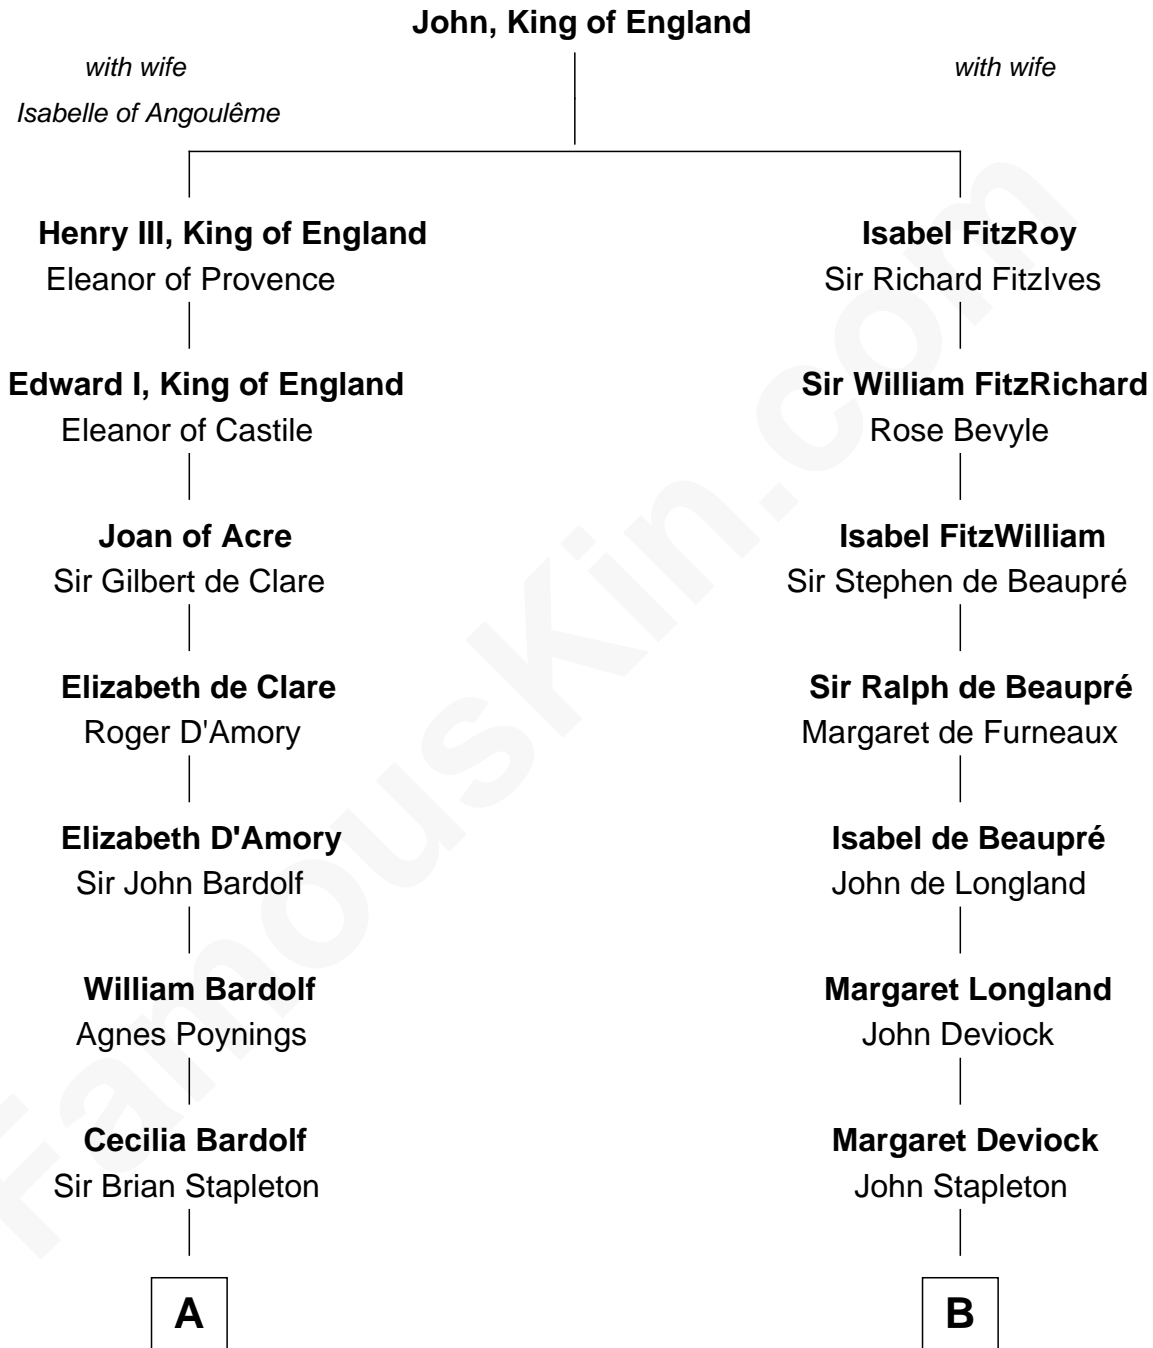

FamousKin.com
Relationship Chart of
Charles Carnan Ridgely
15th Governor of Maryland

19th cousin of
Abraham Baldwin
Signer of the U.S. Constitution

C

Rachel Howard
Col. Charles Ridgely

Achsah Ridgely
Charles R. Carnan

Charles Carnan Ridgely
15th Governor of Maryland

D

Timothy Baldwin
Bathsheba Stone

Michael Baldwin
Lucy Dudley

Abraham Baldwin
Signer of the U.S. Constitution

FamousKin.com