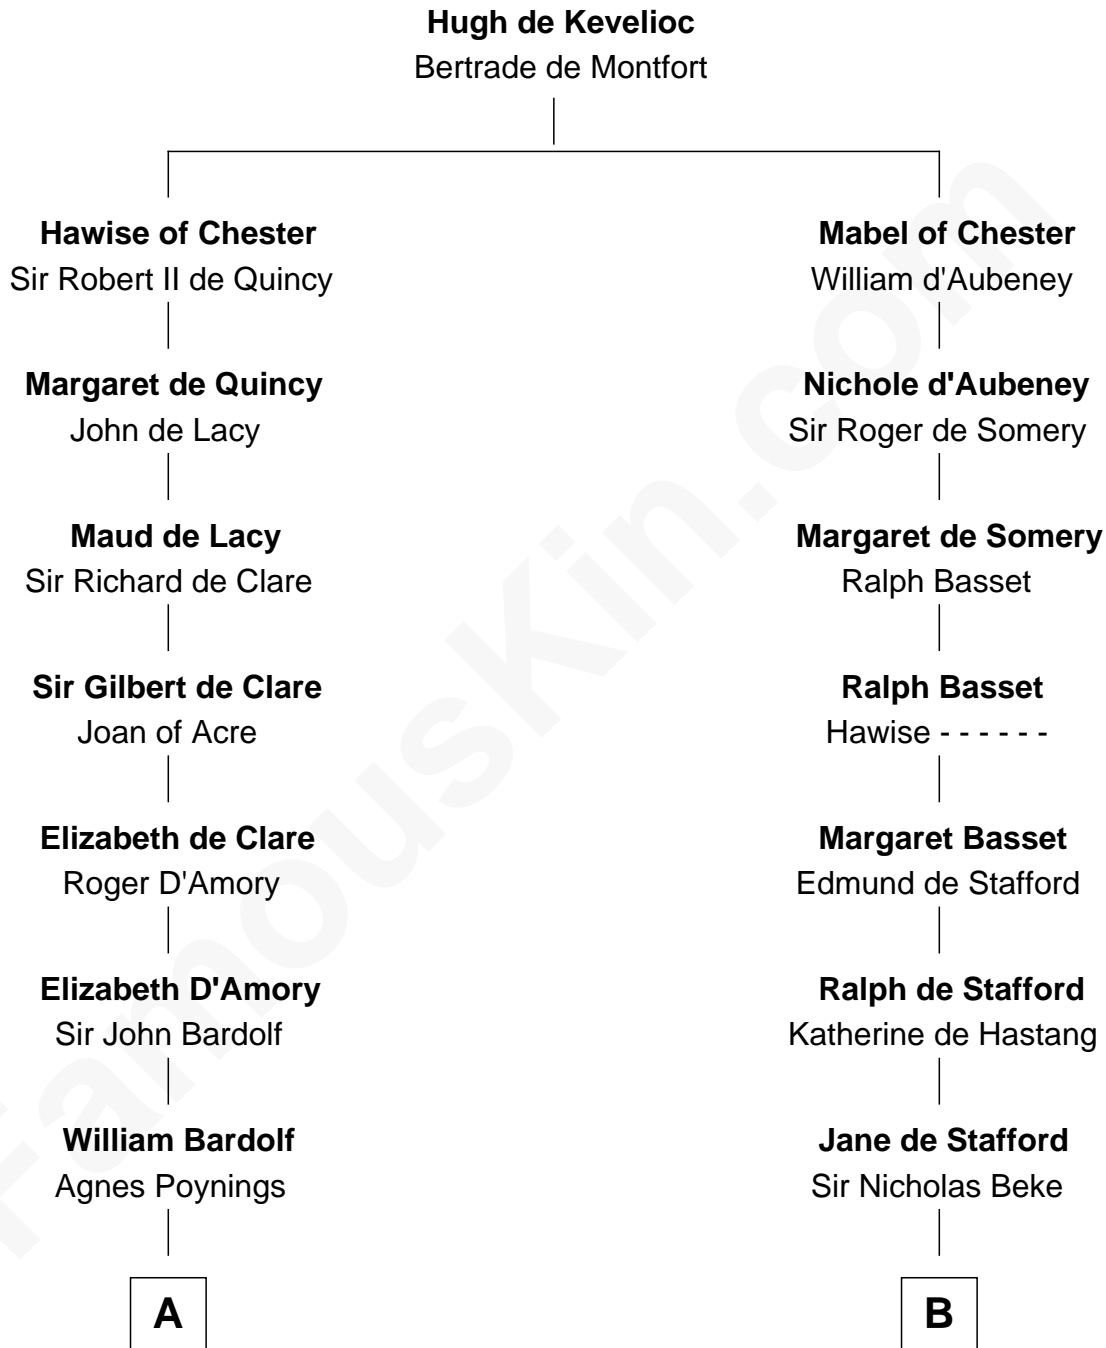

FamousKin.com
Relationship Chart of
Charles Carnan Ridgely
15th Governor of Maryland

20th cousin 1 time removed of
Abraham Baldwin
Signer of the U.S. Constitution

C

John Howard

Mary Warfield

Rachel Howard

Col. Charles Ridgely

Achsah Ridgely

Charles R. Carnan

Charles Carnan Ridgely

15th Governor of Maryland

D

Mary Bruen

John Baldwin

Abigail Baldwin

Samuel Baldwin

Timothy Baldwin

Bathsheba Stone

Michael Baldwin

Lucy Dudley

Abraham Baldwin

Signer of the U.S. Constitution