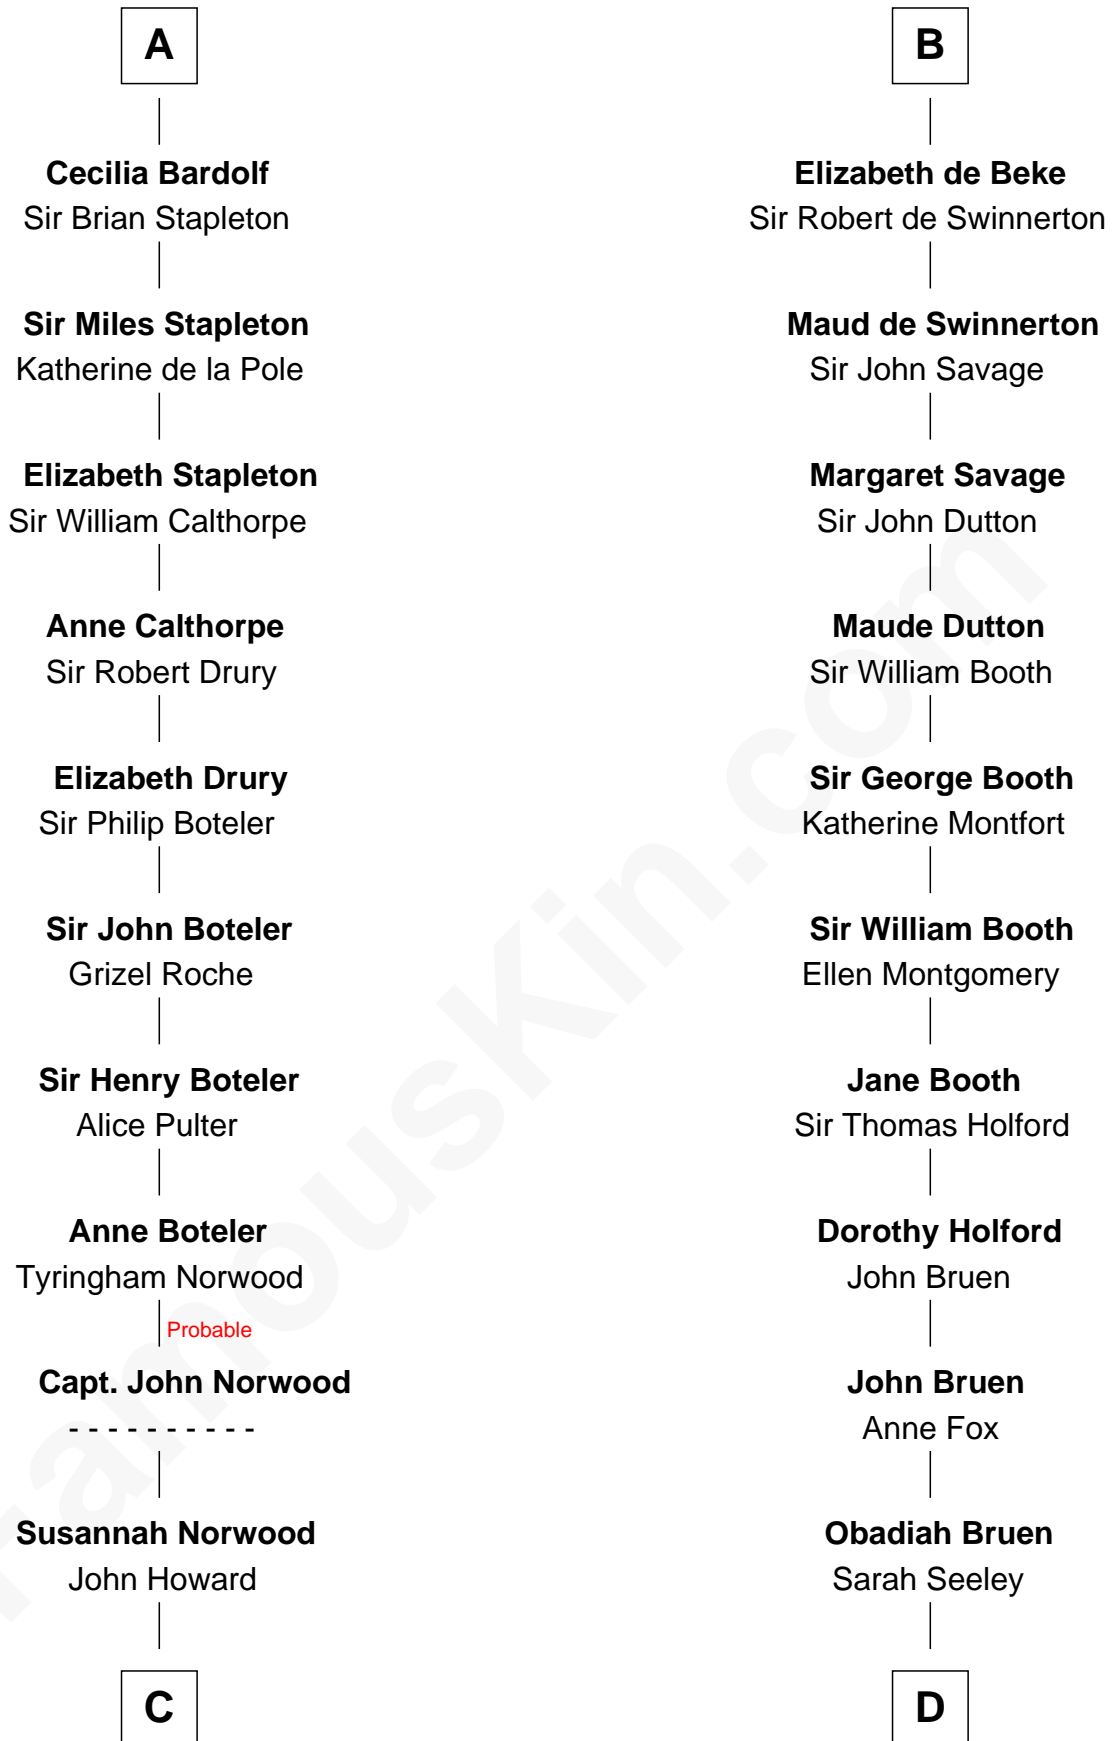

FamousKin.com
Relationship Chart of
Charles Carnan Ridgely
15th Governor of Maryland

20th cousin 1 time removed of
Abraham Baldwin
Signer of the U.S. Constitution

C

John Howard

Mary Warfield

Rachel Howard

Col. Charles Ridgely

Achsah Ridgely

Charles R. Carnan

Charles Carnan Ridgely

15th Governor of Maryland

D

Mary Bruen

John Baldwin

Abigail Baldwin

Samuel Baldwin

Timothy Baldwin

Bathsheba Stone

Michael Baldwin

Lucy Dudley

Abraham Baldwin

Signer of the U.S. Constitution