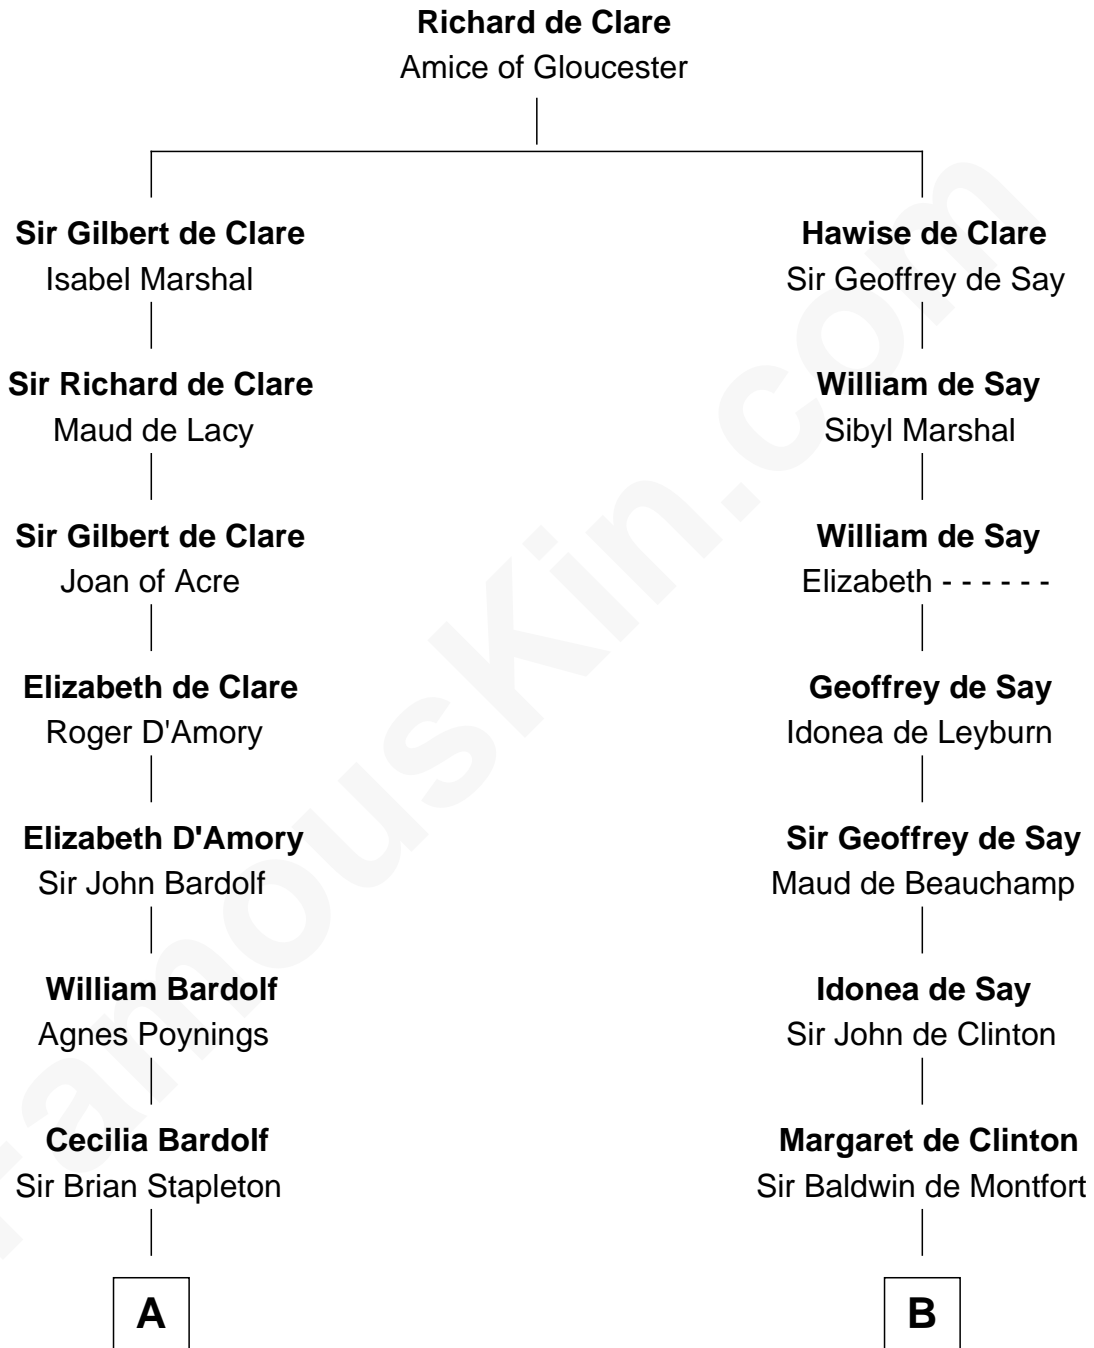

FamousKin.com
Relationship Chart of
Charles Carnan Ridgely
15th Governor of Maryland

19th cousin 1 time removed of
Abraham Baldwin
Signer of the U.S. Constitution

C

Rachel Howard
Col. Charles Ridgely

Achsah Ridgely
Charles R. Carnan

Charles Carnan Ridgely
15th Governor of Maryland

D

Abigail Baldwin
Samuel Baldwin

Timothy Baldwin
Bathsheba Stone

Michael Baldwin
Lucy Dudley

Abraham Baldwin
Signer of the U.S. Constitution

FamousKin.com