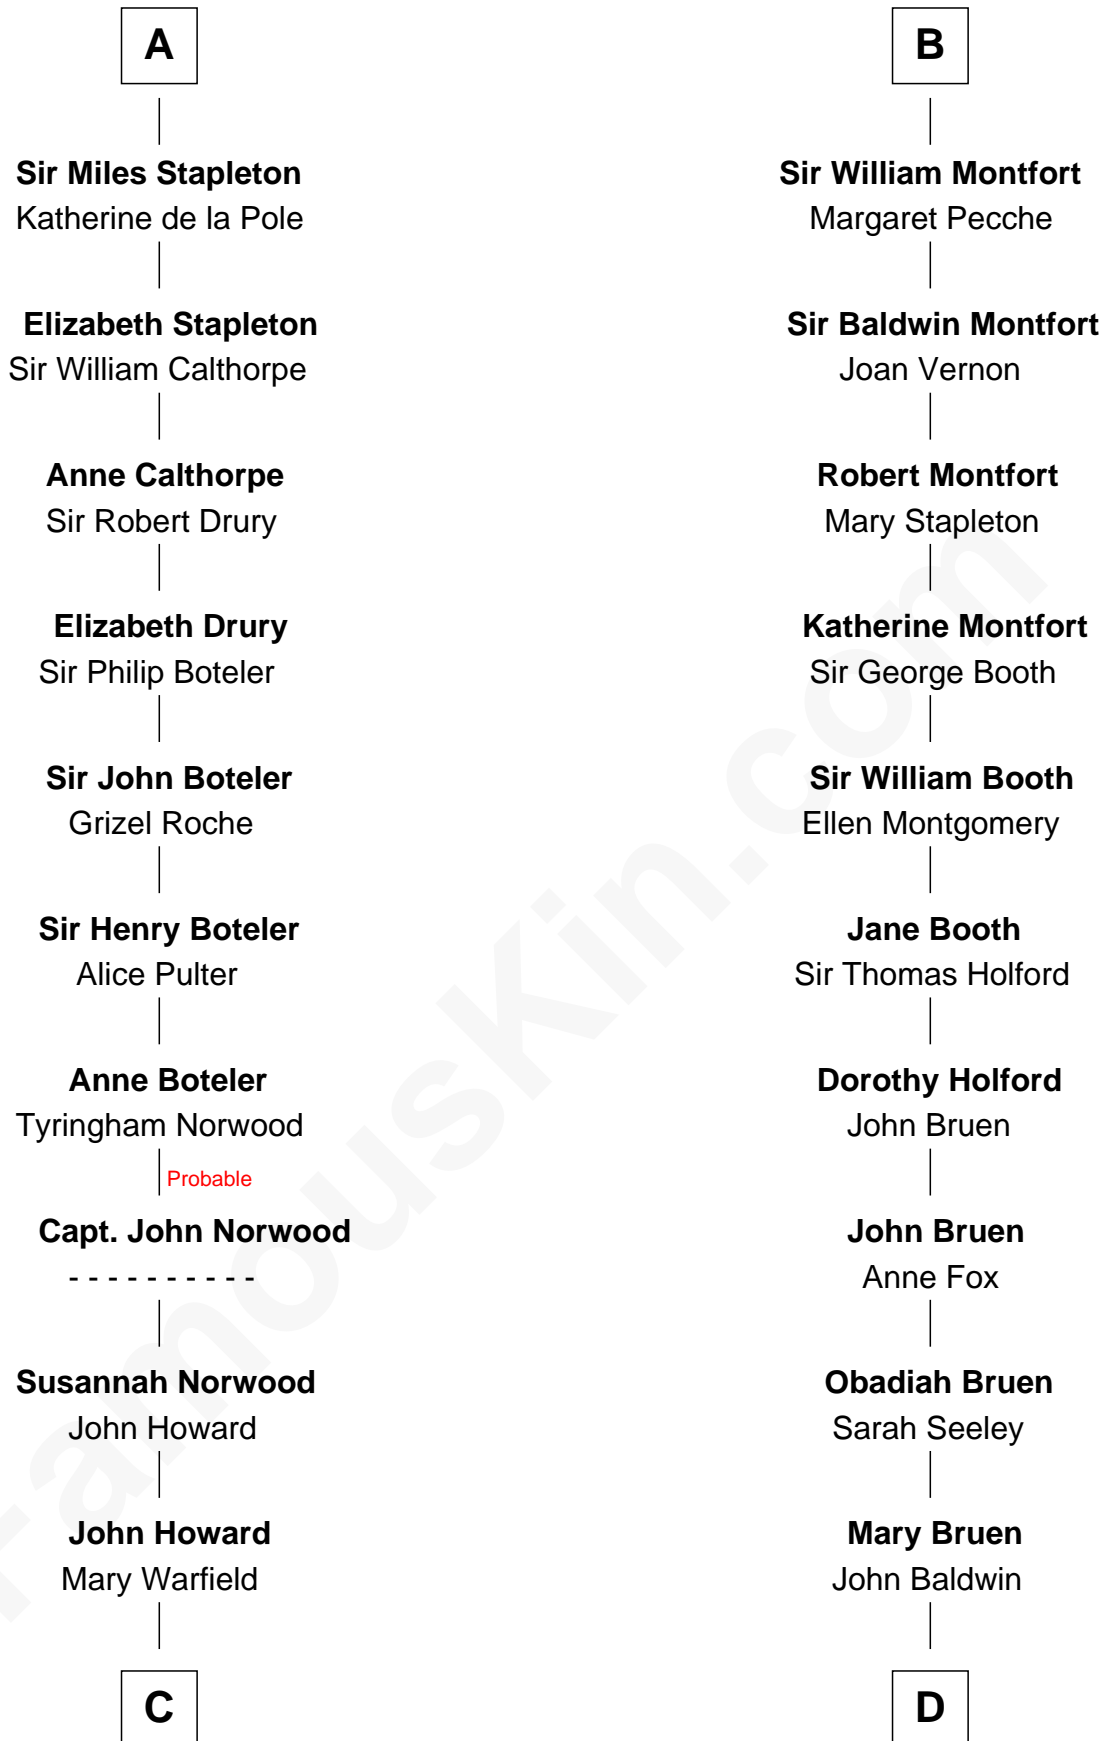

FamousKin.com
Relationship Chart of
Charles Carnan Ridgely
15th Governor of Maryland

19th cousin 1 time removed of
Abraham Baldwin
Signer of the U.S. Constitution

C

Rachel Howard
Col. Charles Ridgely

Achsah Ridgely
Charles R. Carnan

Charles Carnan Ridgely
15th Governor of Maryland

D

Abigail Baldwin
Samuel Baldwin

Timothy Baldwin
Bathsheba Stone

Michael Baldwin
Lucy Dudley

Abraham Baldwin
Signer of the U.S. Constitution

FamousKin.com