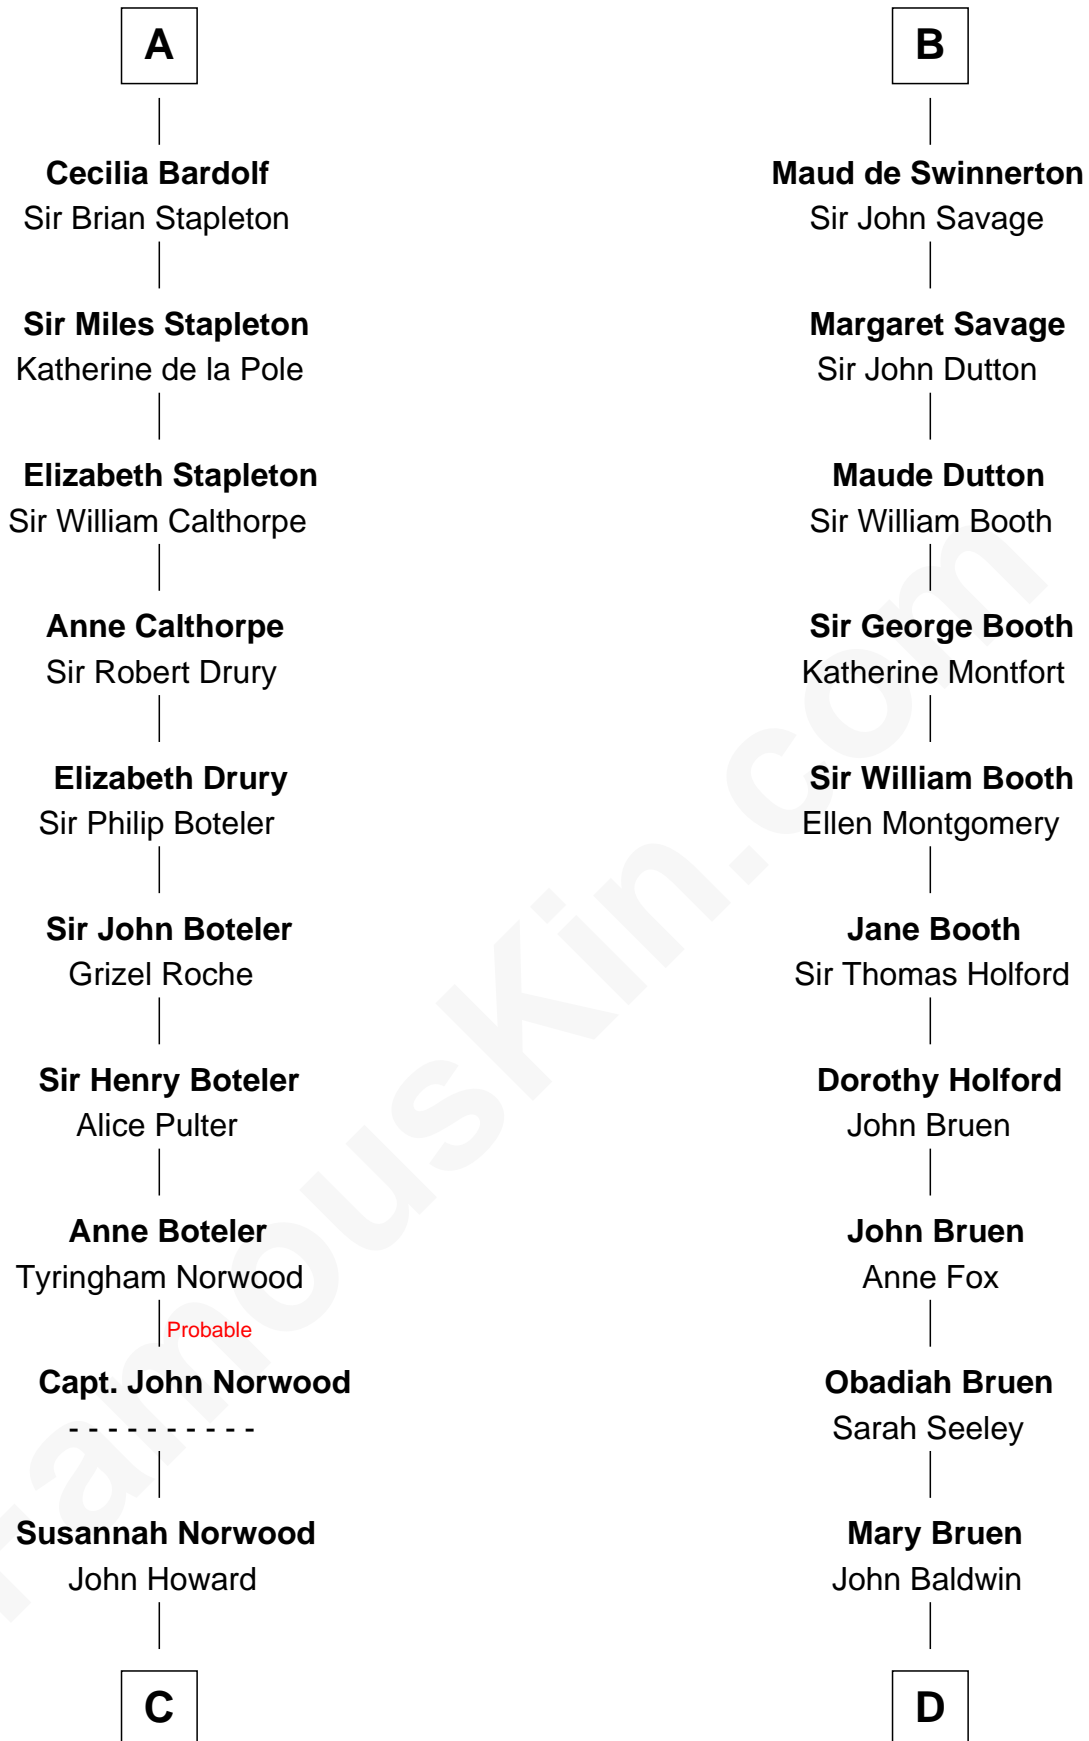

FamousKin.com
Relationship Chart of
Charles Carnan Ridgely
15th Governor of Maryland

20th cousin of
Abraham Baldwin
Signer of the U.S. Constitution

C

John Howard

Mary Warfield

Rachel Howard

Col. Charles Ridgely

Achsah Ridgely

Charles R. Carnan

Charles Carnan Ridgely

15th Governor of Maryland

D

Abigail Baldwin

Samuel Baldwin

Timothy Baldwin

Bathsheba Stone

Michael Baldwin

Lucy Dudley

Abraham Baldwin

Signer of the U.S. Constitution