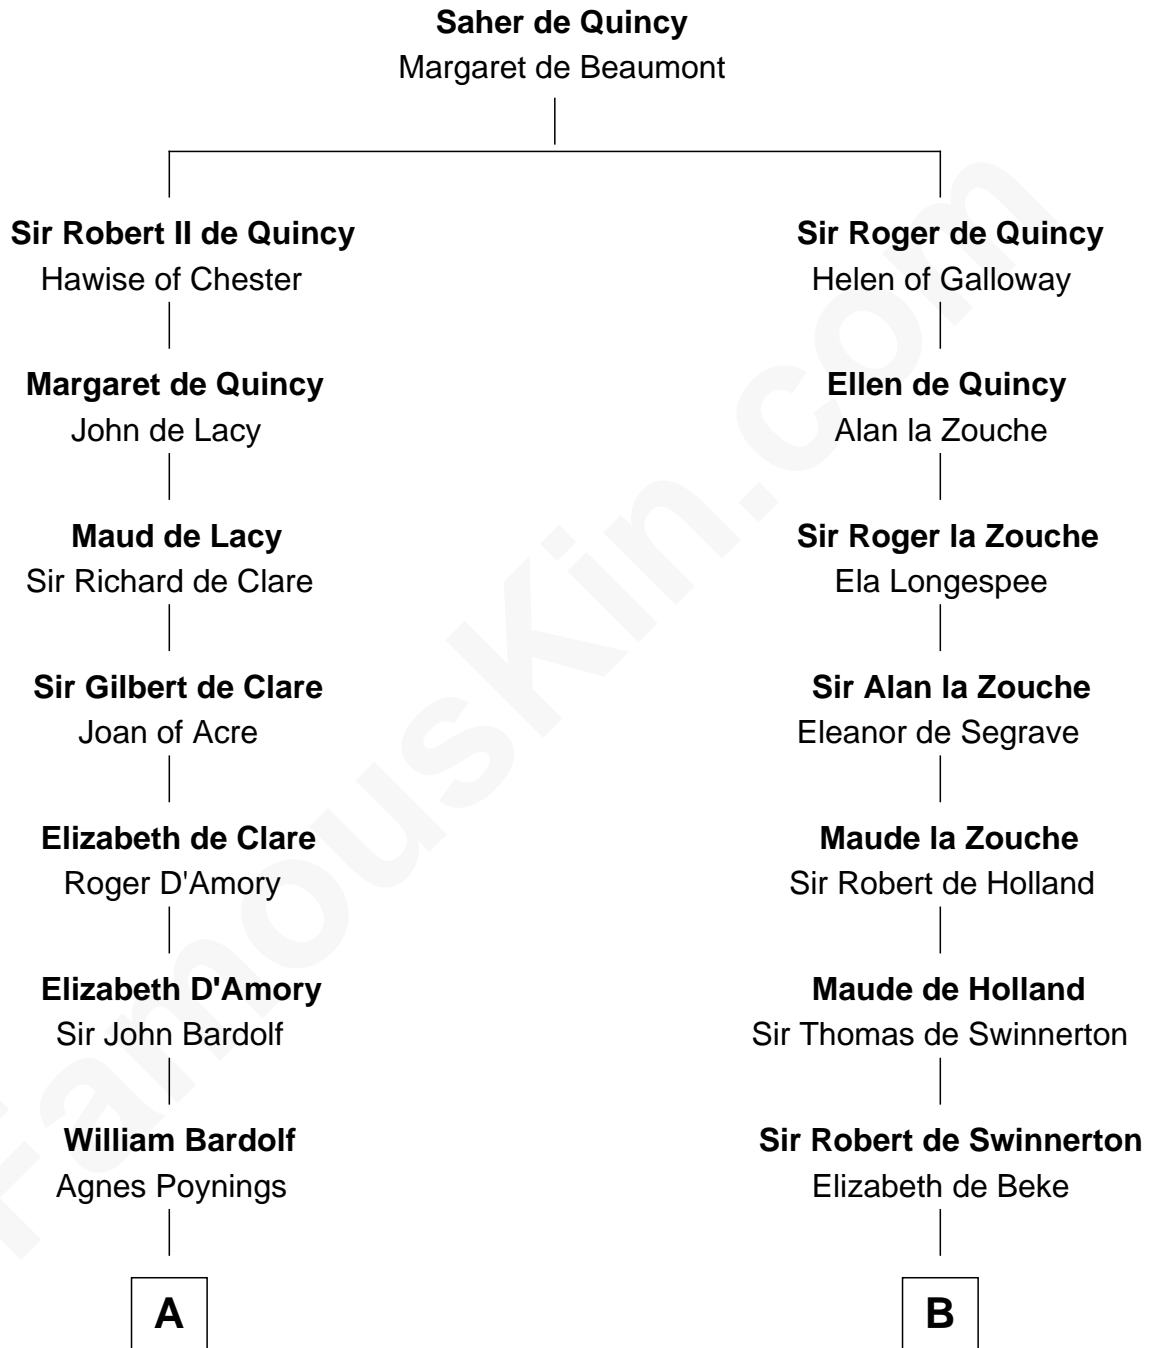

FamousKin.com
Relationship Chart of
Charles Carnan Ridgely
15th Governor of Maryland

20th cousin of
Abraham Baldwin
Signer of the U.S. Constitution

C

John Howard

Mary Warfield

Rachel Howard

Col. Charles Ridgely

Achsah Ridgely

Charles R. Carnan

Charles Carnan Ridgely

15th Governor of Maryland

D

Abigail Baldwin

Samuel Baldwin

Timothy Baldwin

Bathsheba Stone

Michael Baldwin

Lucy Dudley

Abraham Baldwin

Signer of the U.S. Constitution