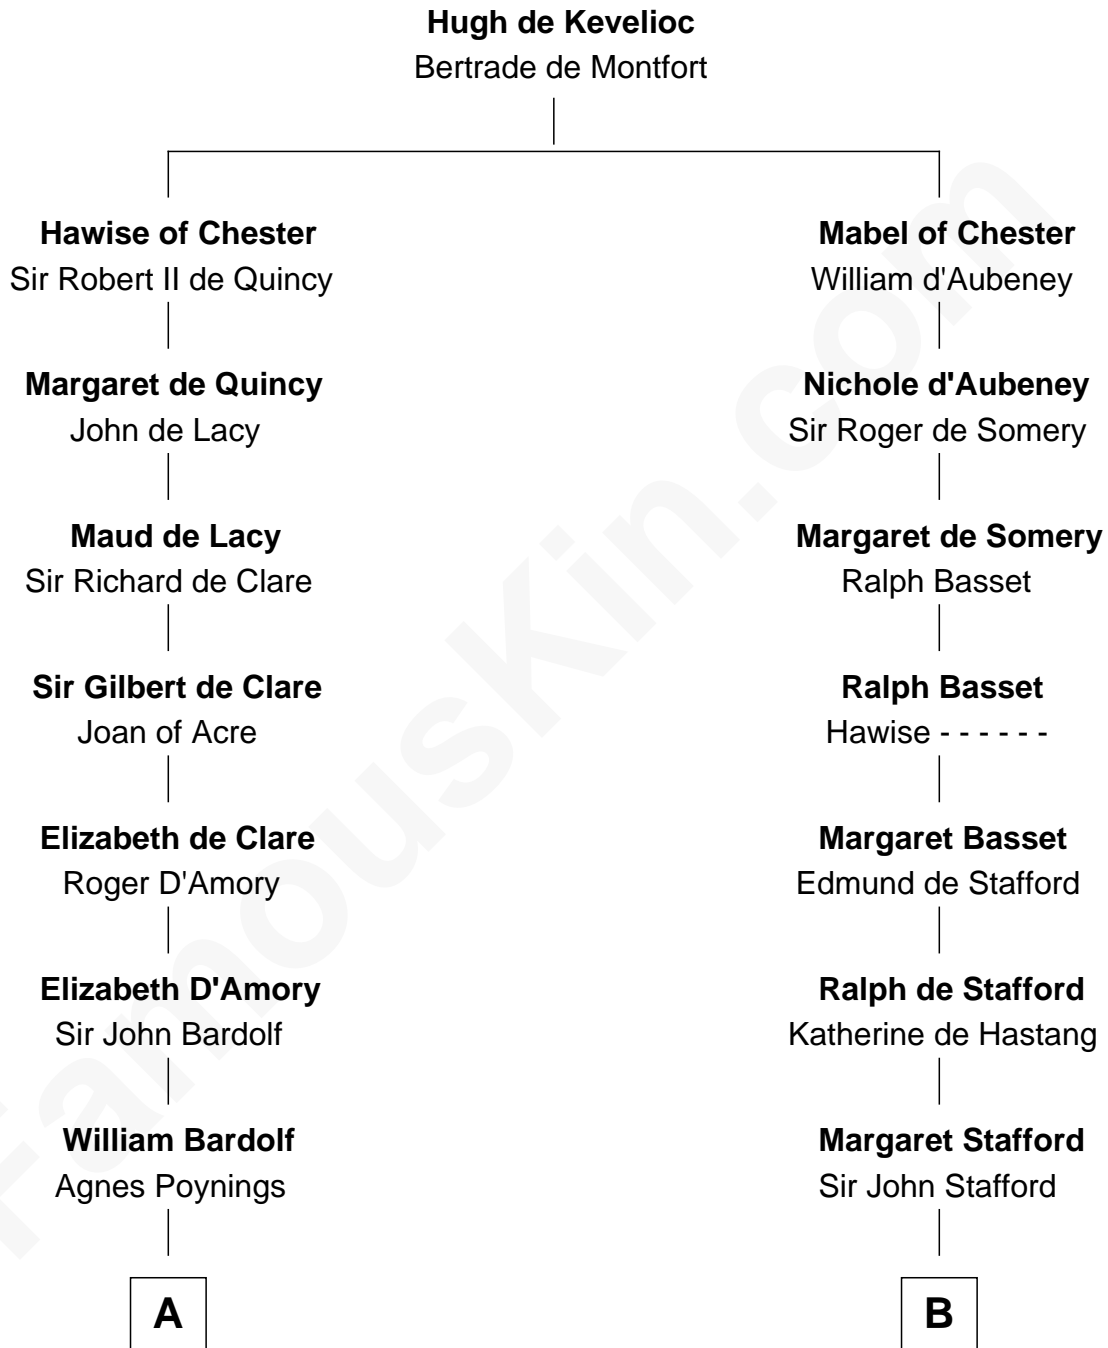

**FamousKin.com**  
**Relationship Chart of**  
**Charles Carnan Ridgely**  
*15th Governor of Maryland*

**20th cousin of**  
**Charles Carroll**  
*Signer of the Declaration of Independence*

**C**

**John Howard**

Mary Warfield

**Rachel Howard**

Col. Charles Ridgely

**Achsah Ridgely**

Charles R. Carnan

**Charles Carnan Ridgely**

*15th Governor of Maryland*

**D**